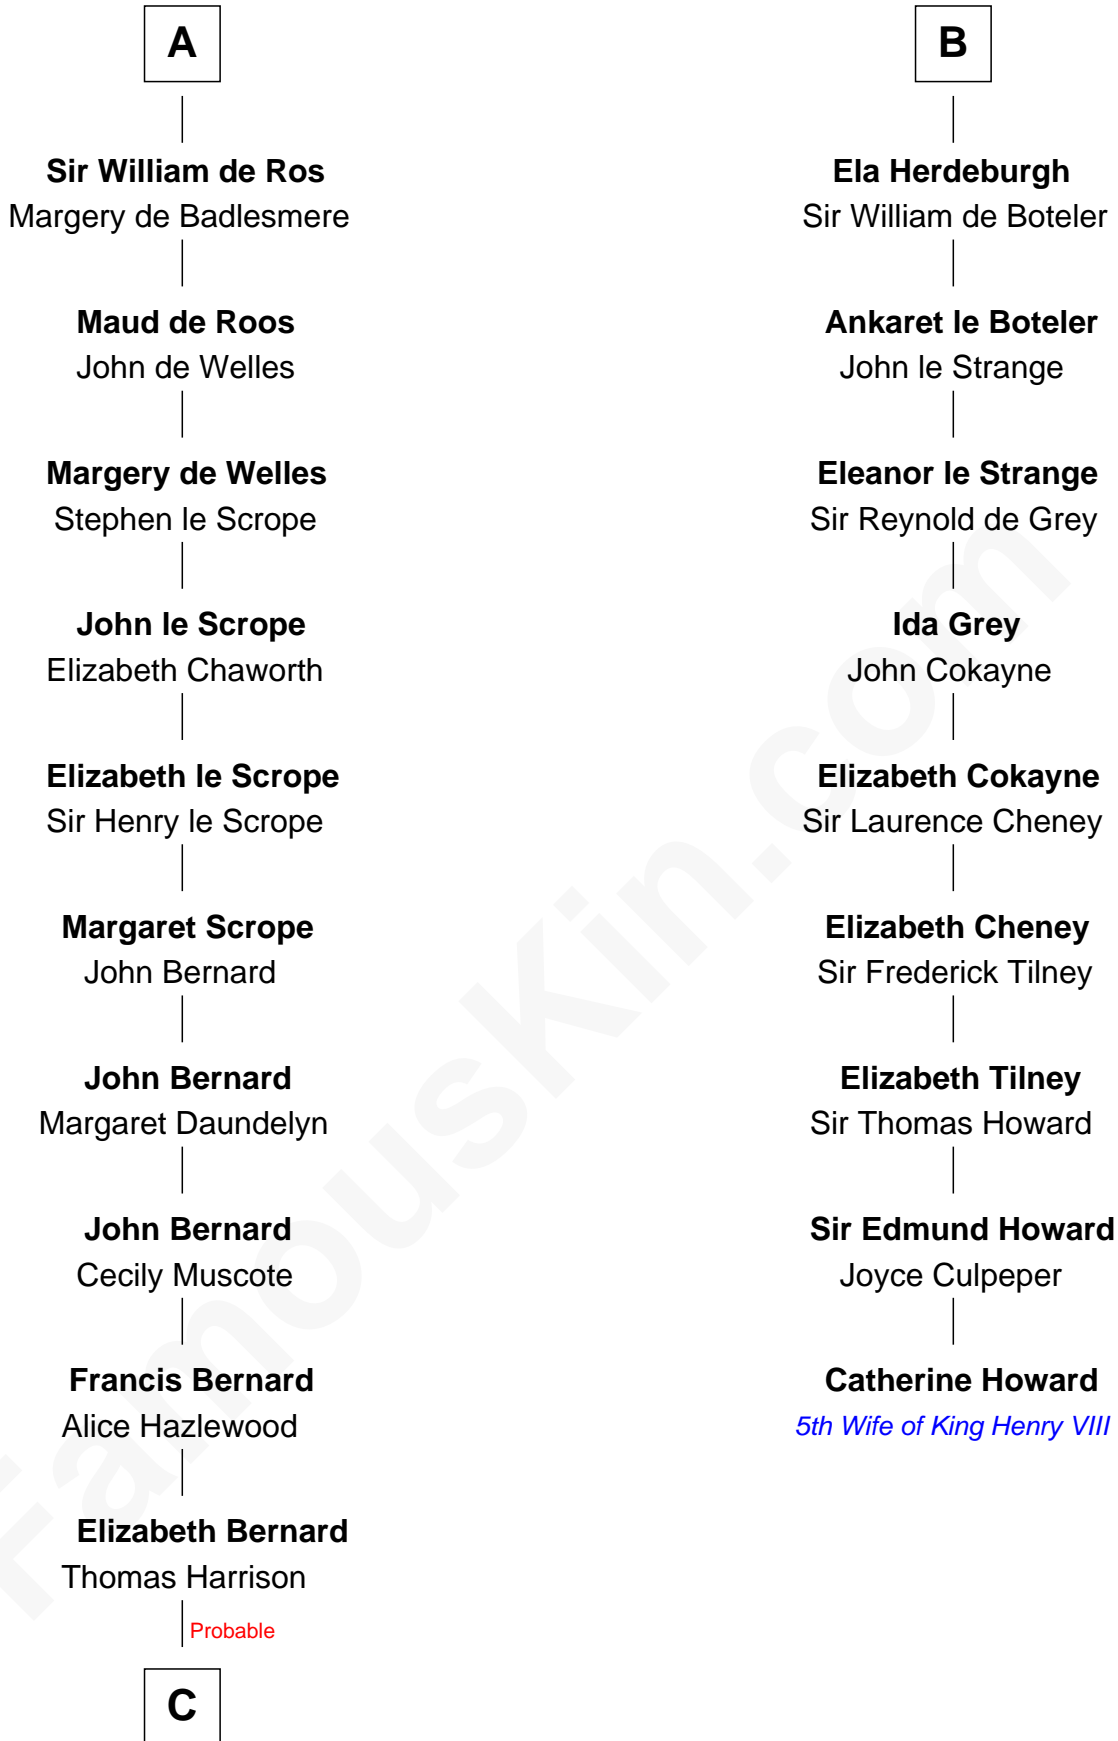

FamousKin.com

Relationship Chart of

Francis Lightfoot Lee

Signer of the Declaration of Independence

15th cousin 6 times removed of

Catherine Howard

5th Wife of King Henry VIII

C

Benjamin Harrison

Mary - - - - -

Benjamin Harrison

Hannah Churchill

Hannah Harrison

Philip Ludwell

Hannah Ludwell

Gov. Thomas Lee