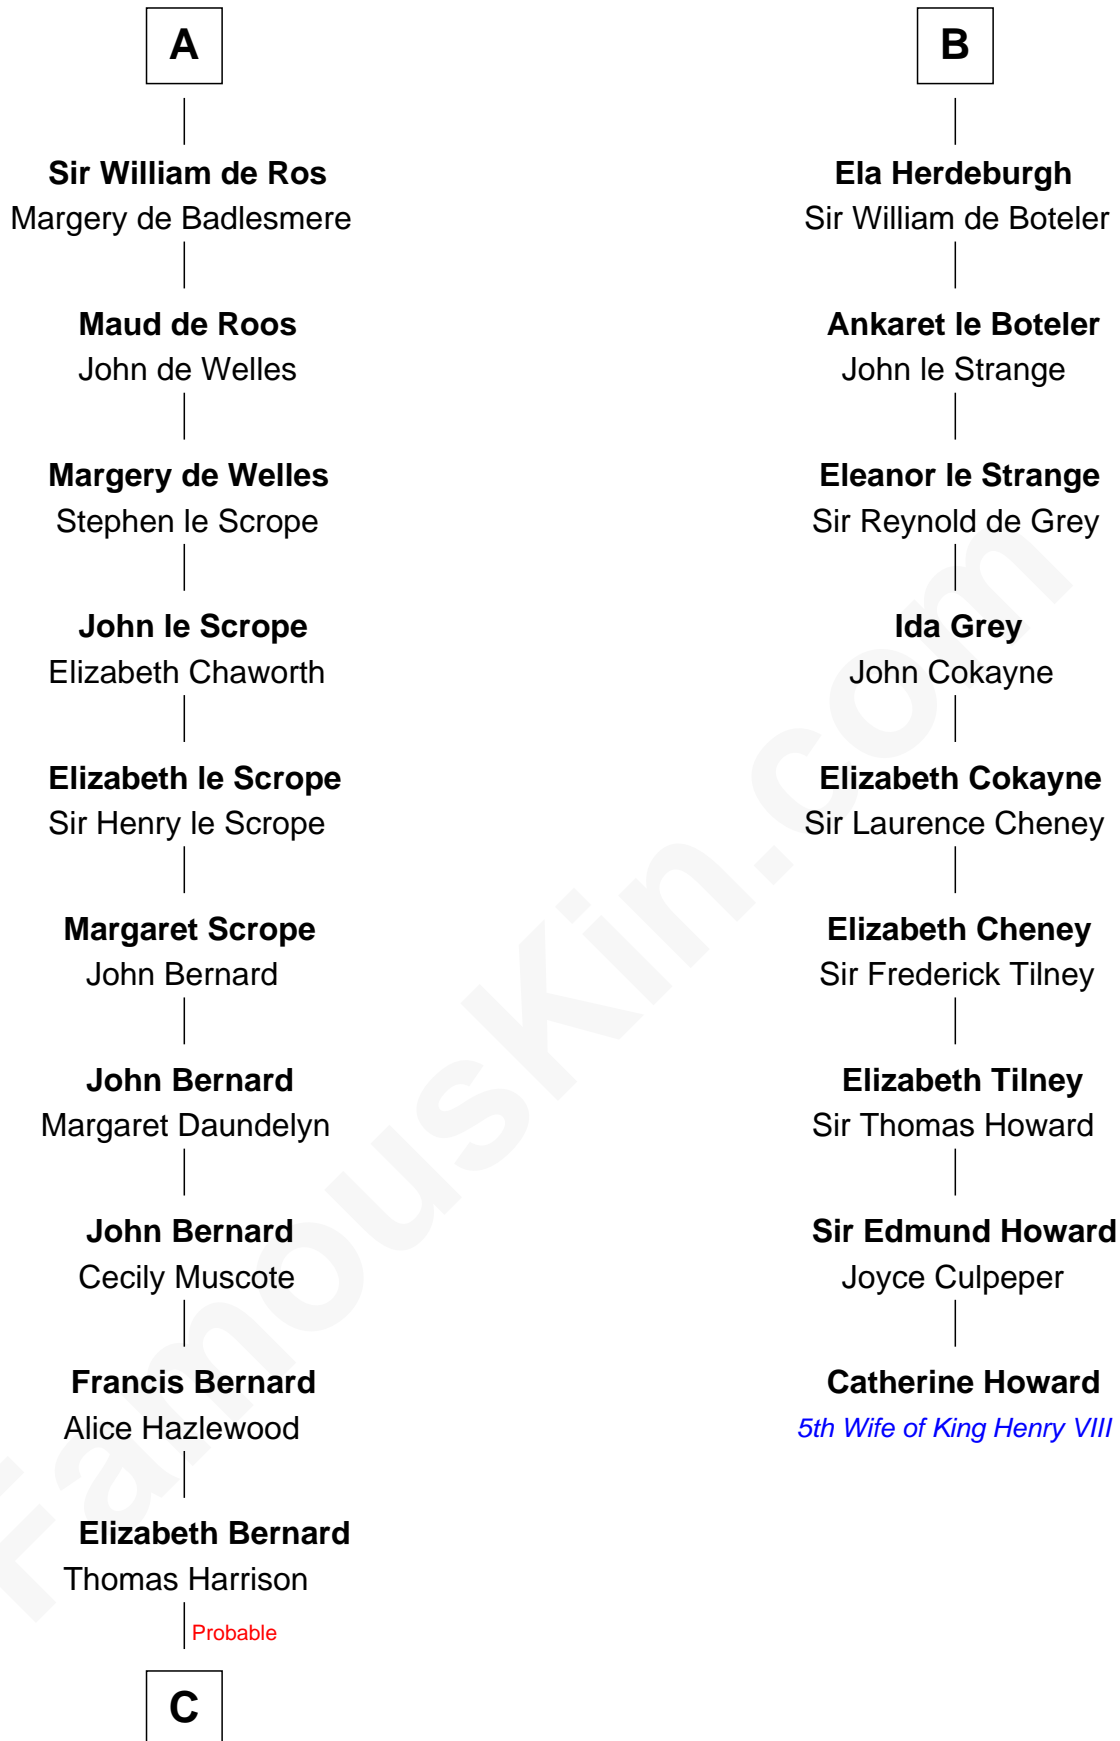

## Relationship Chart of

### Francis Lightfoot Lee

Signer of the Declaration of Independence

15th cousin 6 times removed of

**Catherine Howard**

5th Wife of King Henry VIII

**Gilbert Crispin**

-----

**C**