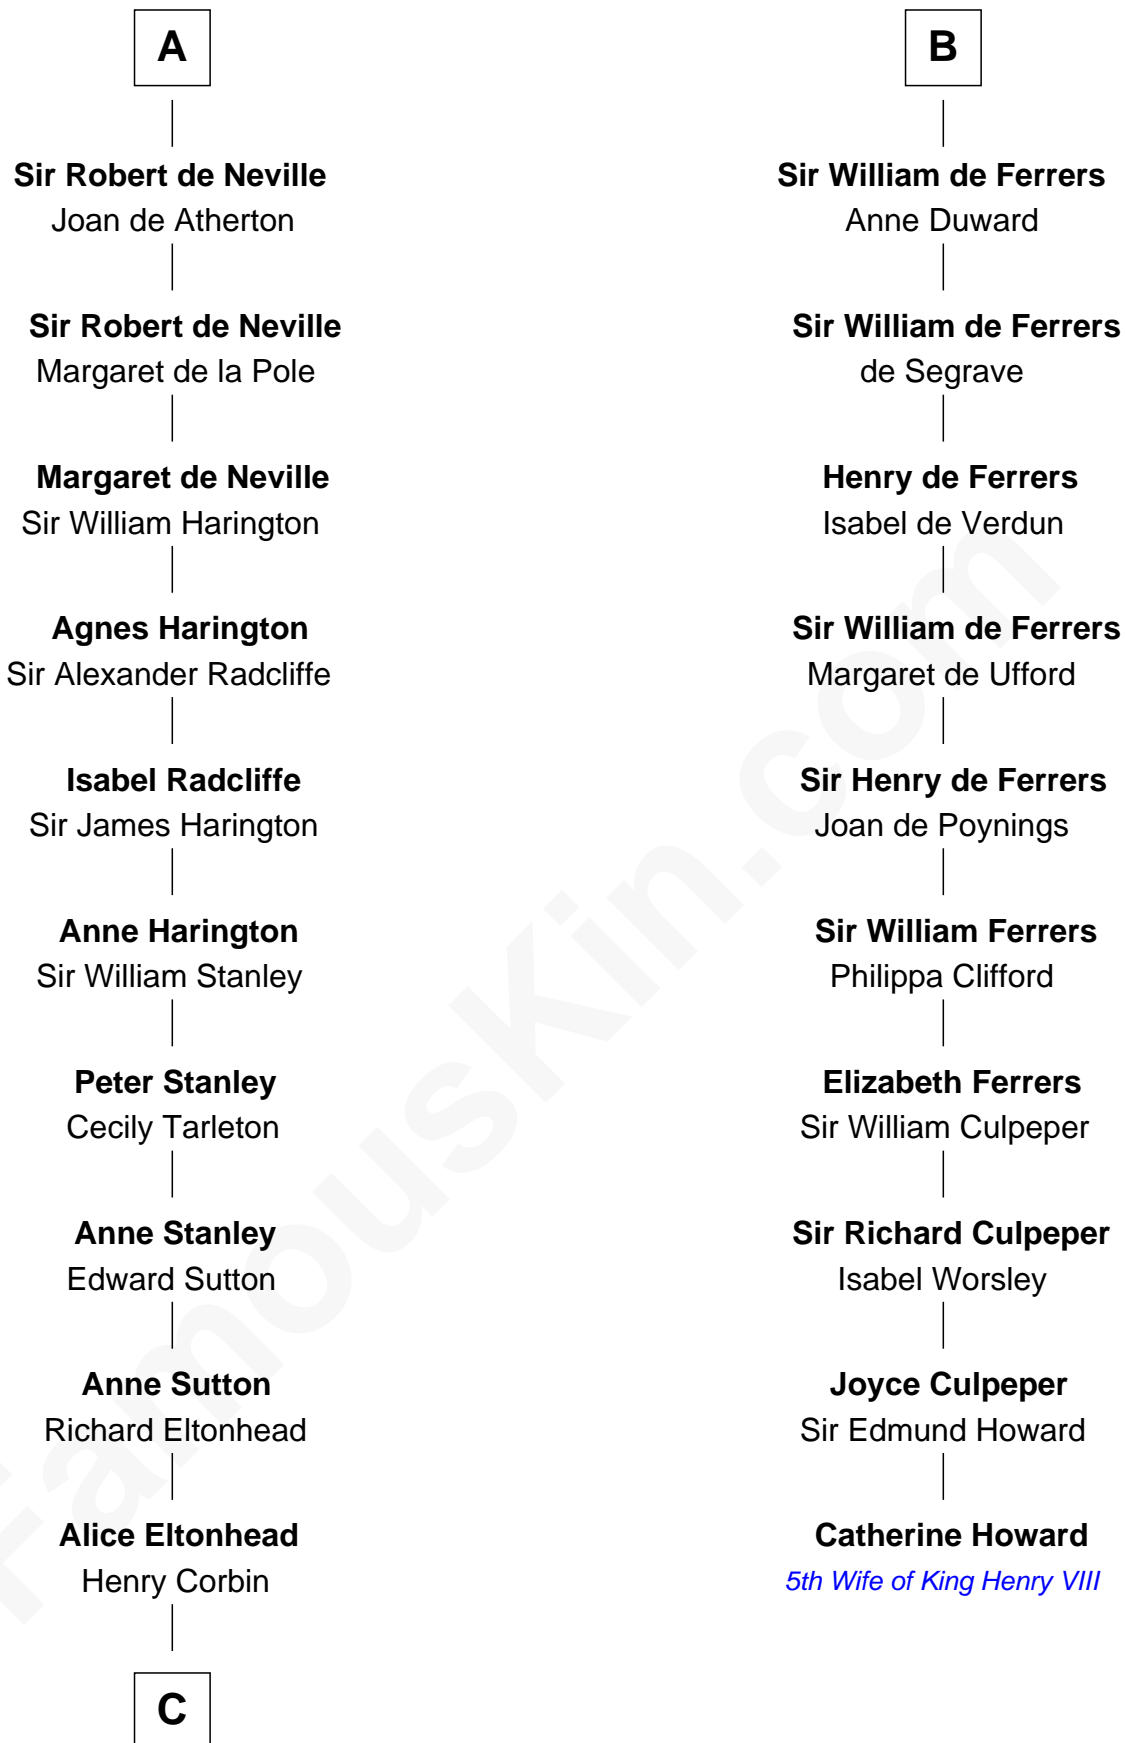

FamousKin.com

Relationship Chart of

Francis Lightfoot Lee

Signer of the Declaration of Independence

16th cousin 3 times removed of

Catherine Howard

5th Wife of King Henry VIII

Maldred of Carlisle and Allendale

Edith of Northumbria

C

Laetitia Corbin

Richard Lee

Gov. Thomas Lee

Hannah Ludwell

Francis Lightfoot Lee

Signer of Declaration of Independence