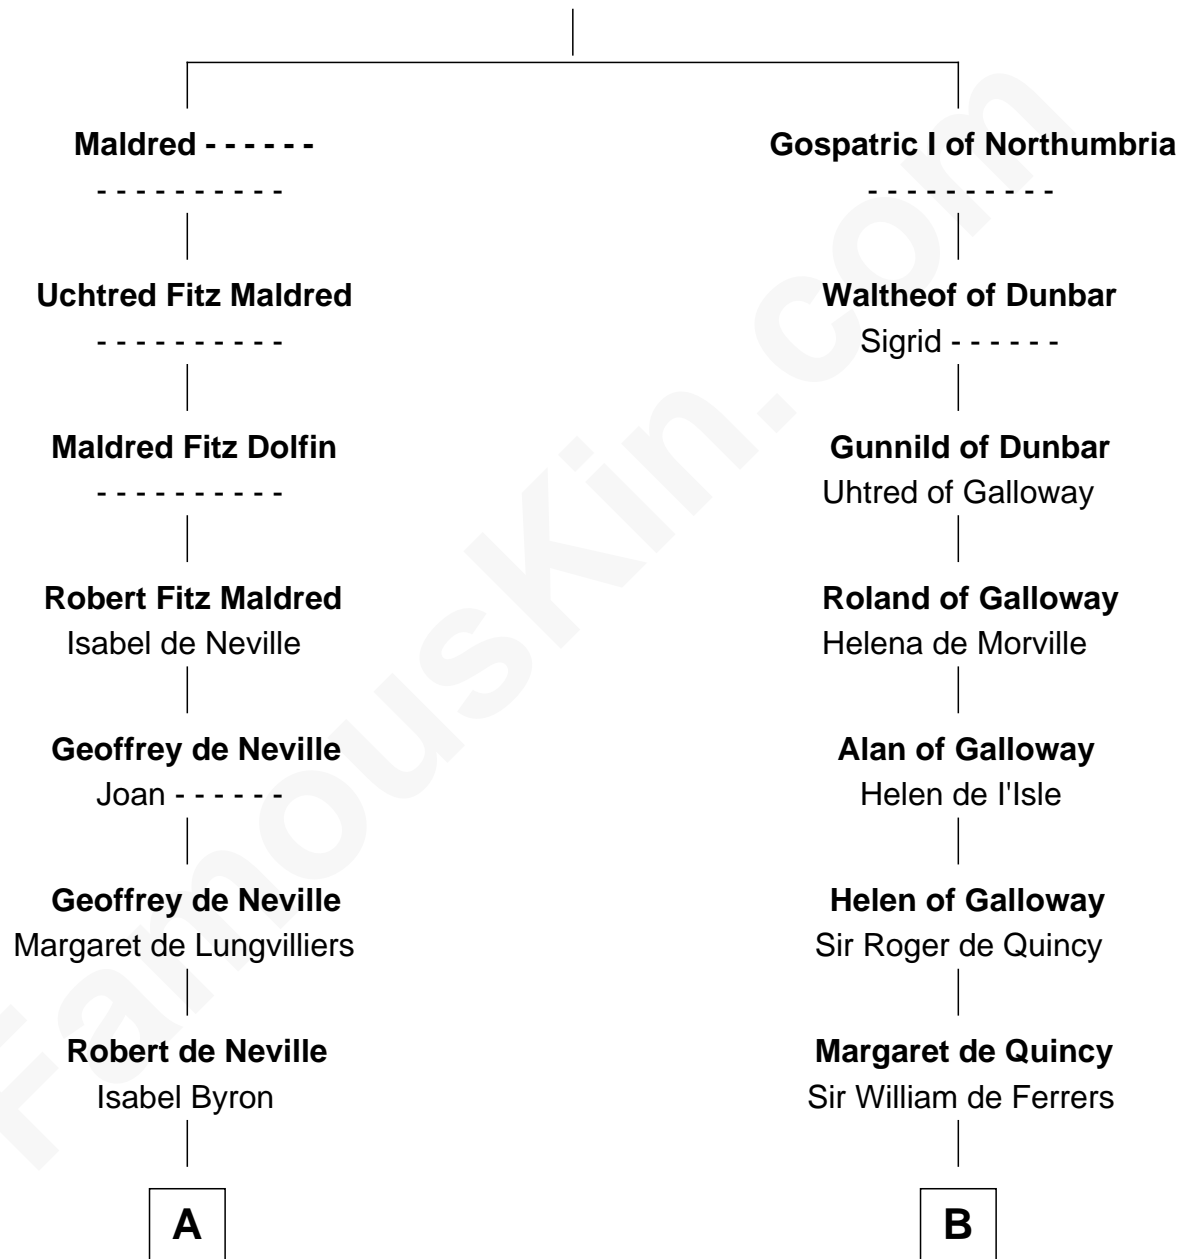

FamousKin.com

Relationship Chart of

Francis Lightfoot Lee

Signer of the Declaration of Independence

16th cousin 3 times removed of

Catherine Howard

5th Wife of King Henry VIII

Maldred of Carlisle and Allendale

Edith of Northumbria

C

Laetitia Corbin

Richard Lee

Gov. Thomas Lee

Hannah Ludwell

Francis Lightfoot Lee

Signer of Declaration of Independence