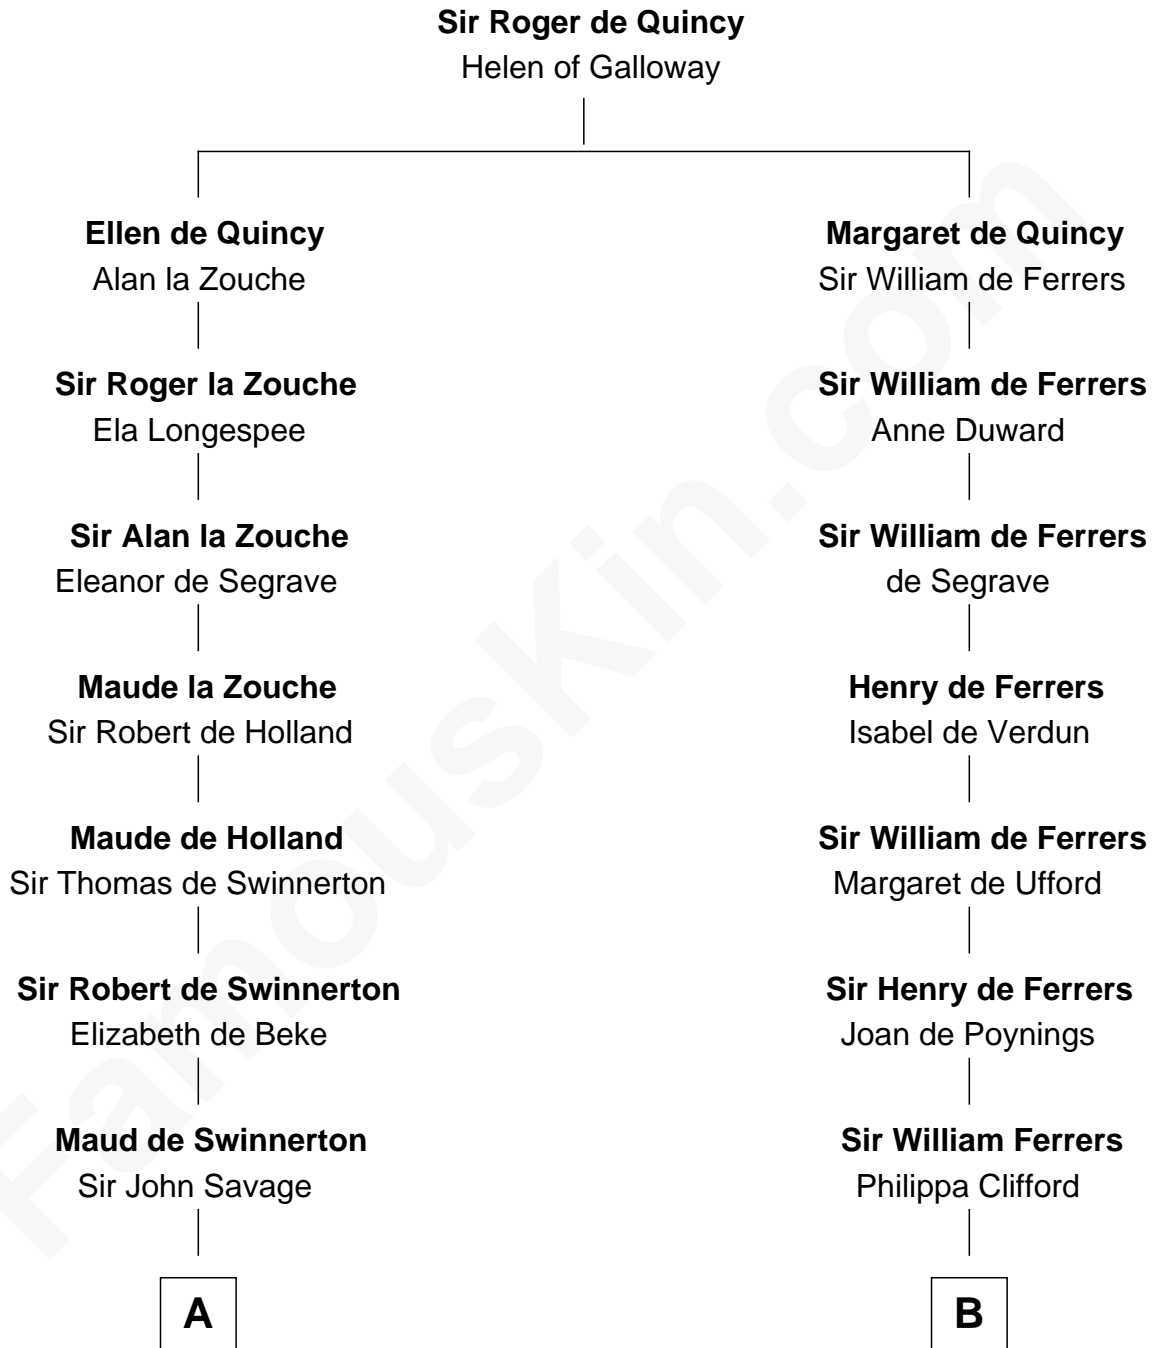

FamousKin.com

Relationship Chart of

Francis Lightfoot Lee

Signer of the Declaration of Independence

10th cousin 7 times removed of

Catherine Howard

5th Wife of King Henry VIII

A

Mary Savage
William Stanley

William Stanley
Alice Hoghton

Sir William Stanley
Agnes Grosvenor

Sir William Stanley
Anne Harington

Peter Stanley
Cecily Tarleton

Anne Stanley
Edward Sutton

Anne Sutton
Richard Eltonhead