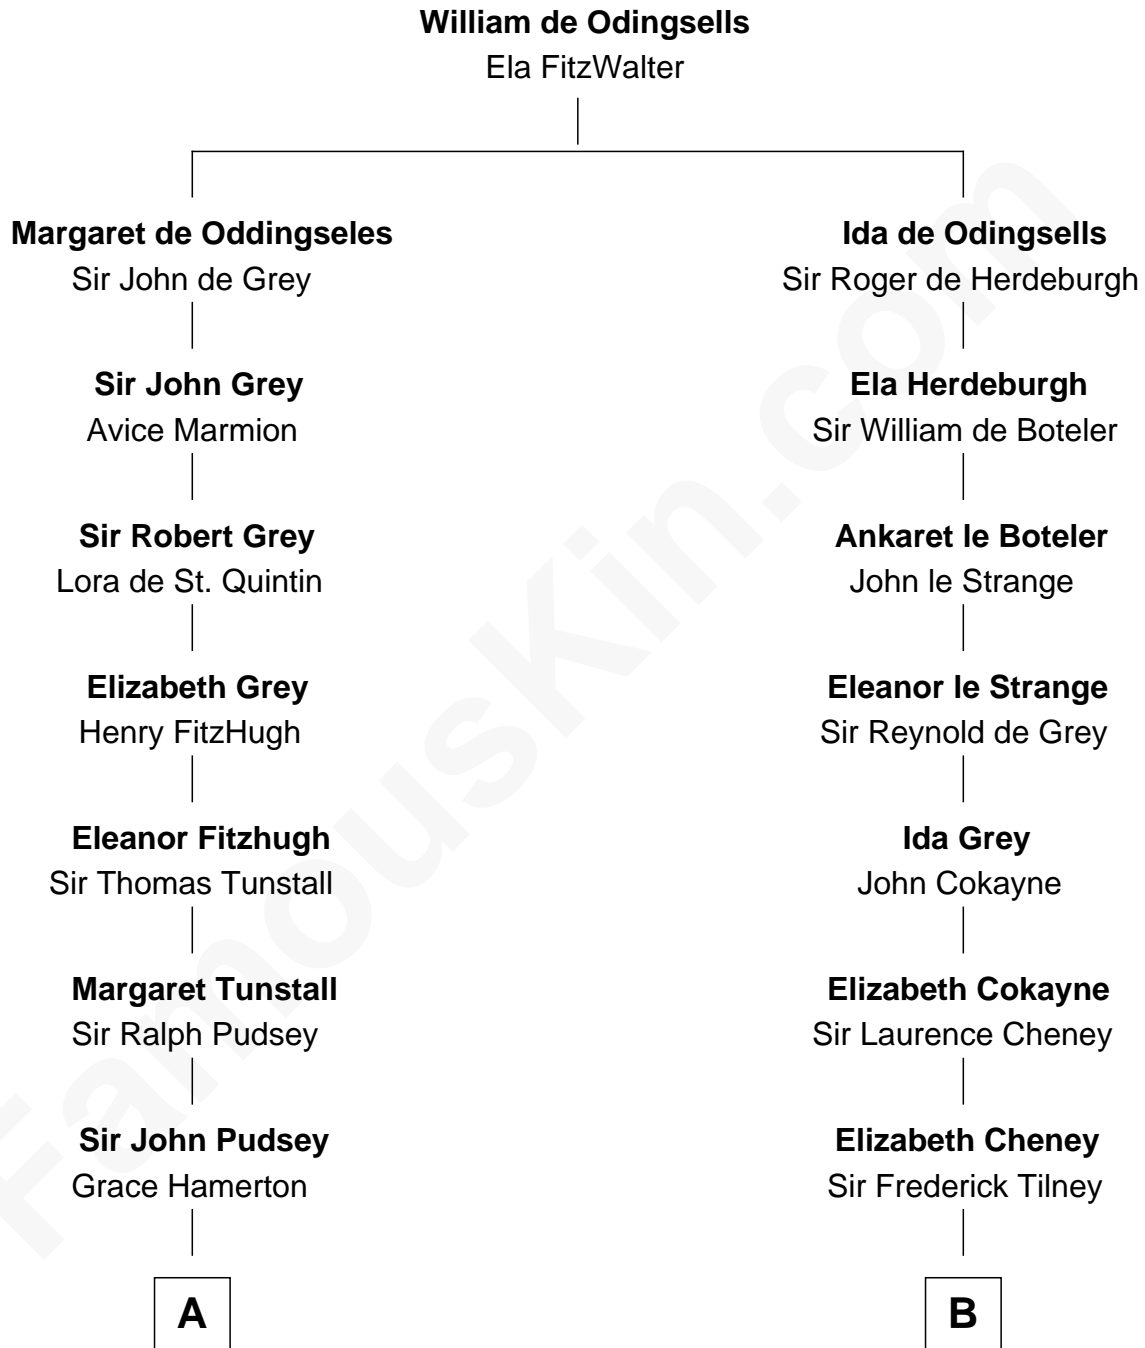

FamousKin.com

Relationship Chart of

Francis Lightfoot Lee

Signer of the Declaration of Independence

9th cousin 8 times removed of

Catherine Howard

5th Wife of King Henry VIII

A

Henry Pudsey
Margaret Conyers

Rowland Pudsey
Edith Hare

William Pudsey
Eleanor Montfort

Robert Pudsey
Eleanor Harman

George Pudsey
Matilda Cotton

Dorothy Pudsey
Gawen Grosvenor

Winifred Grosvenor
Thomas Corbin

Henry Corbin
Alice Eltonhead

Laetitia Corbin
Richard Lee

Gov. Thomas Lee
Hannah Ludwell

Francis Lightfoot Lee

Signer of Declaration of Independence

B

Elizabeth Tilney
Sir Thomas Howard

Sir Edmund Howard
Joyce Culpeper