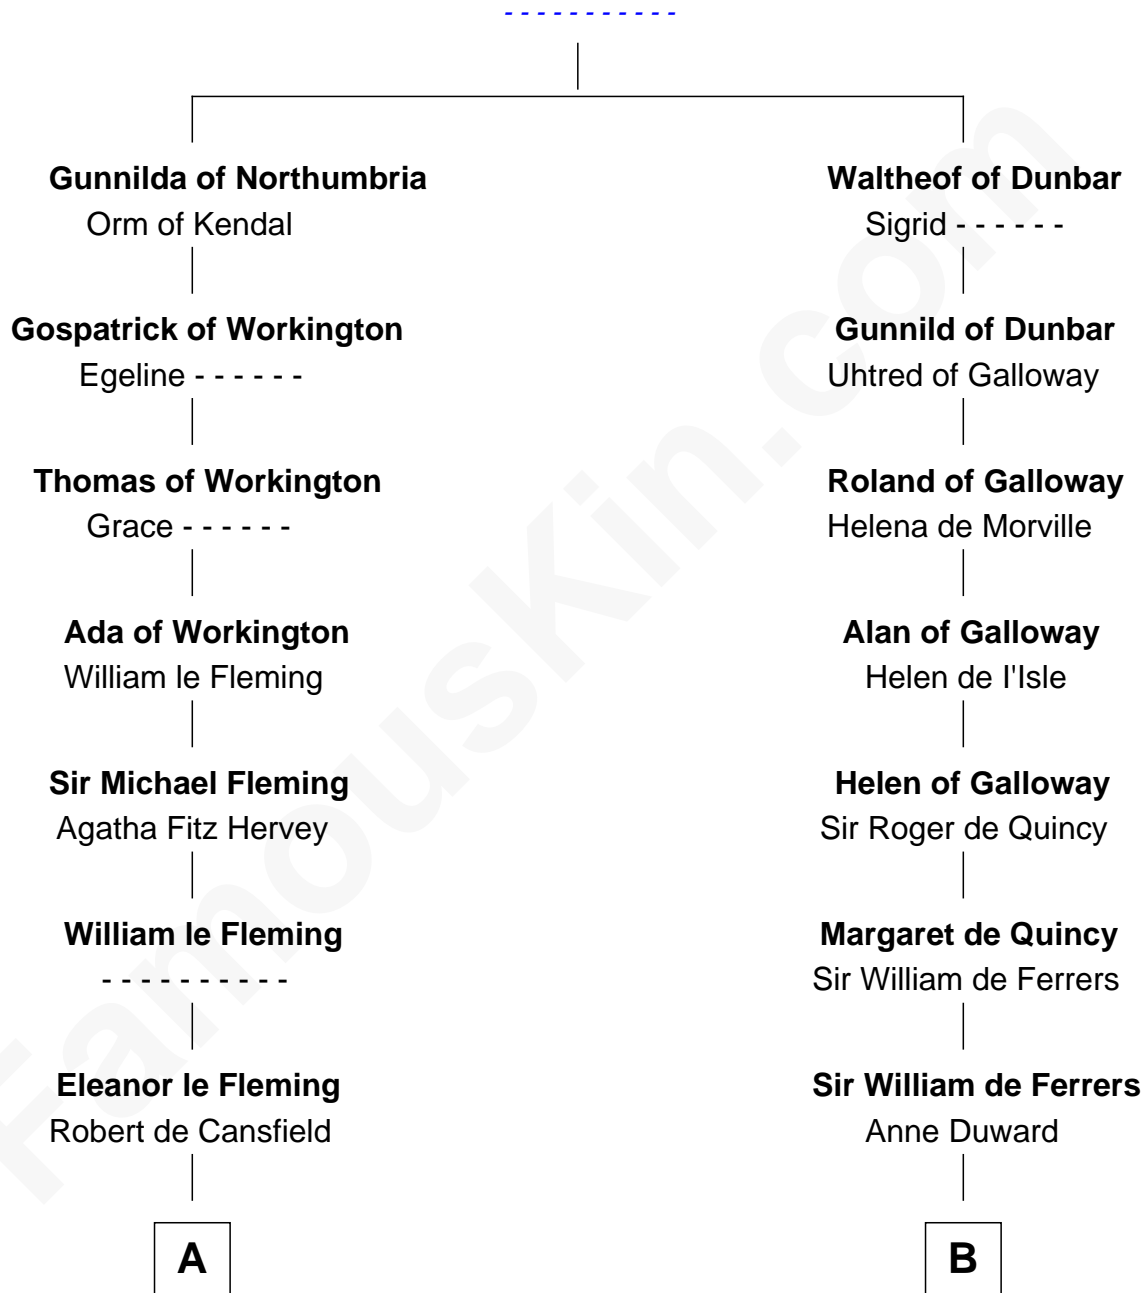

## Relationship Chart of

### Francis Lightfoot Lee

*Signer of the Declaration of Independence*

15th cousin 6 times removed of

**Catherine Howard**

*5th Wife of King Henry VIII*

**Gospatric I of Northumbria**

**C**

—  
**Anne Sutton**  
Richard Eltonhead

—  
**Alice Eltonhead**  
Henry Corbin

—  
**Laetitia Corbin**  
Richard Lee

—  
**Gov. Thomas Lee**  
Hannah Ludwell

—  
**Francis Lightfoot Lee**  
*Signer of Declaration of Independence*

FamousKin.com