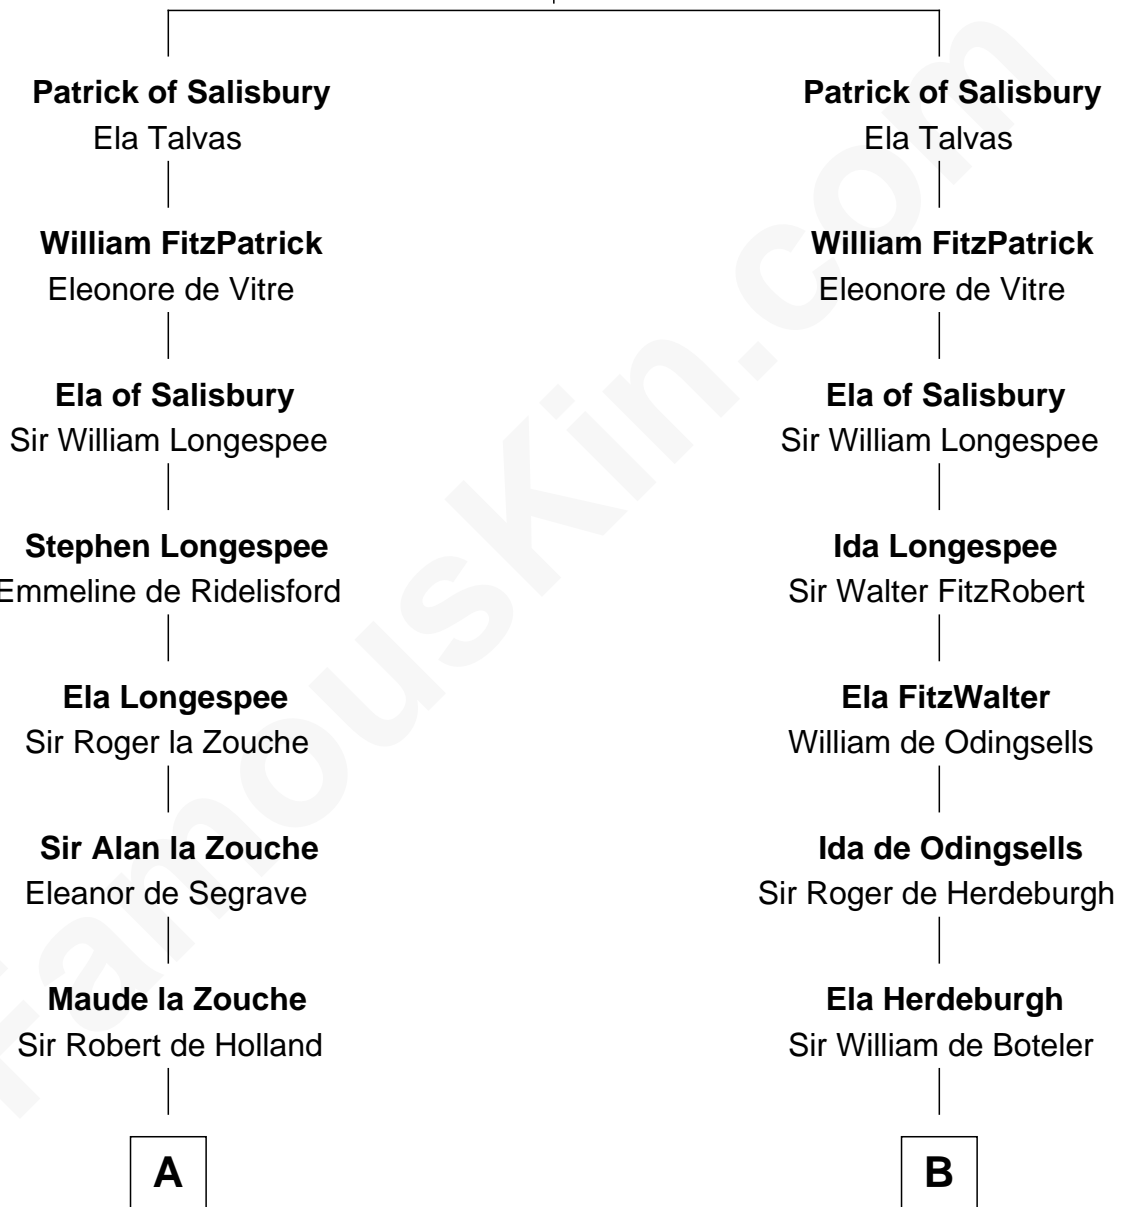

FamousKin.com

Relationship Chart of

Francis Lightfoot Lee

Signer of the Declaration of Independence

14th cousin 6 times removed of

Catherine Howard

5th Wife of King Henry VIII

Walter of Salisbury

Sibilla de Chaworth

C

—
Alice Eltonhead

Henry Corbin

—
Laetitia Corbin

Richard Lee

—
Gov. Thomas Lee

Hannah Ludwell

—
Francis Lightfoot Lee

Signer of Declaration of Independence

FamousKin.com