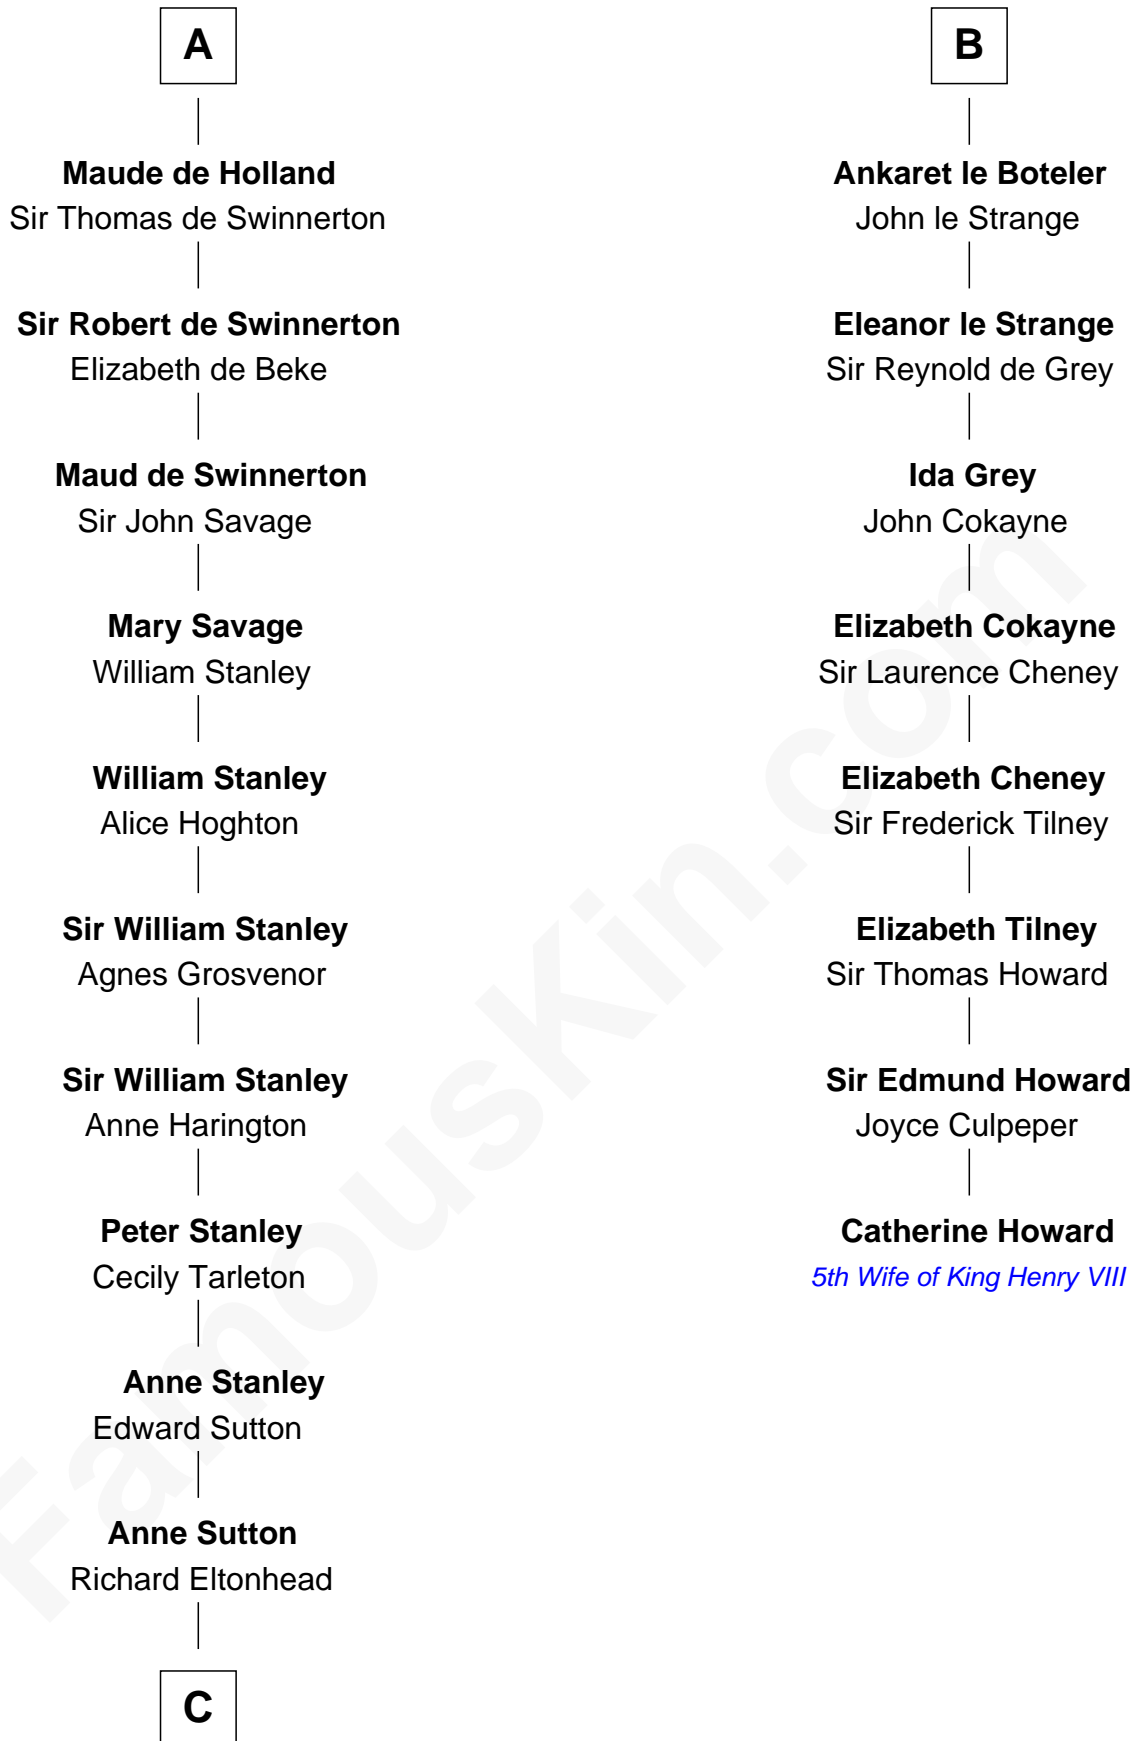

FamousKin.com

Relationship Chart of

Francis Lightfoot Lee

Signer of the Declaration of Independence

14th cousin 6 times removed of

Catherine Howard

5th Wife of King Henry VIII

Walter of Salisbury

Sibilla de Chaworth

C

—
Alice Eltonhead

Henry Corbin

—
Laetitia Corbin

Richard Lee

—
Gov. Thomas Lee

Hannah Ludwell