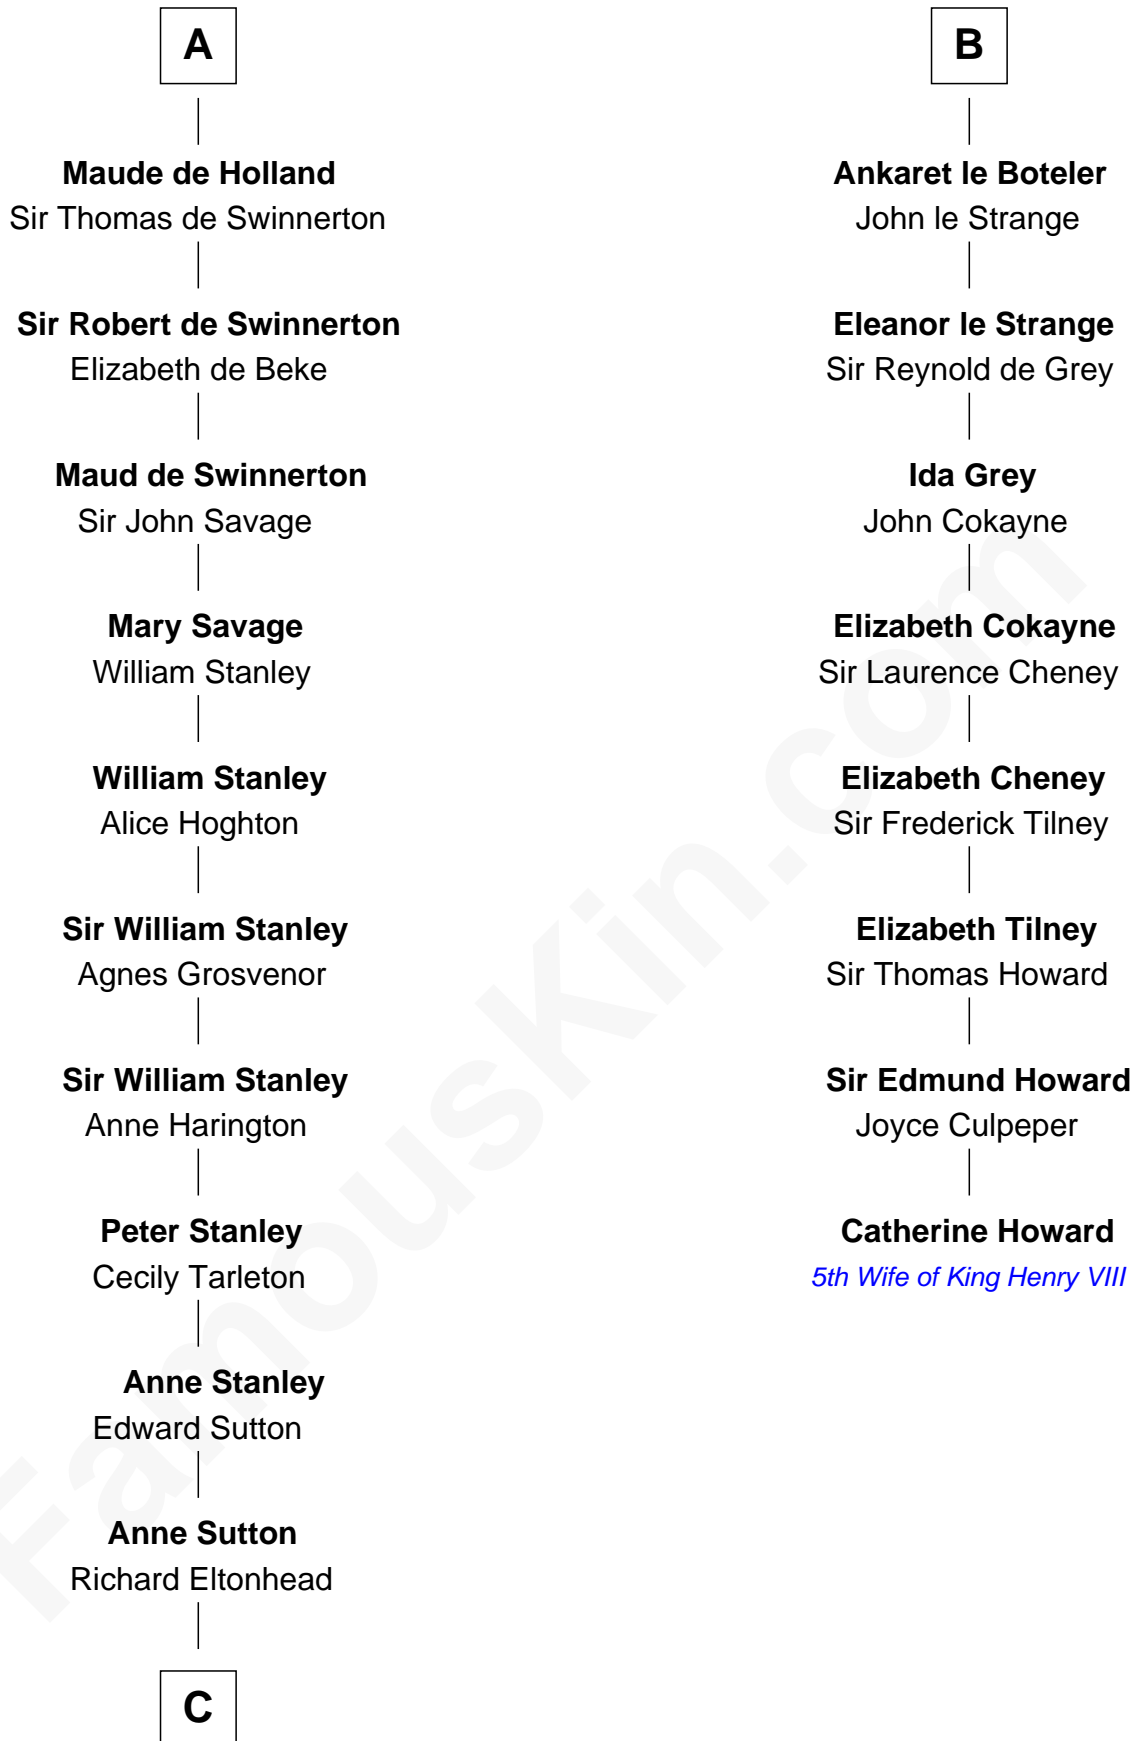

## Relationship Chart of

### Francis Lightfoot Lee

*Signer of the Declaration of Independence*

14th cousin 6 times removed of

### Catherine Howard

*5th Wife of King Henry VIII*

**William Talvas**  
Alice of Burgundy

**C**

—  
**Alice Eltonhead**

Henry Corbin

—  
**Laetitia Corbin**

Richard Lee