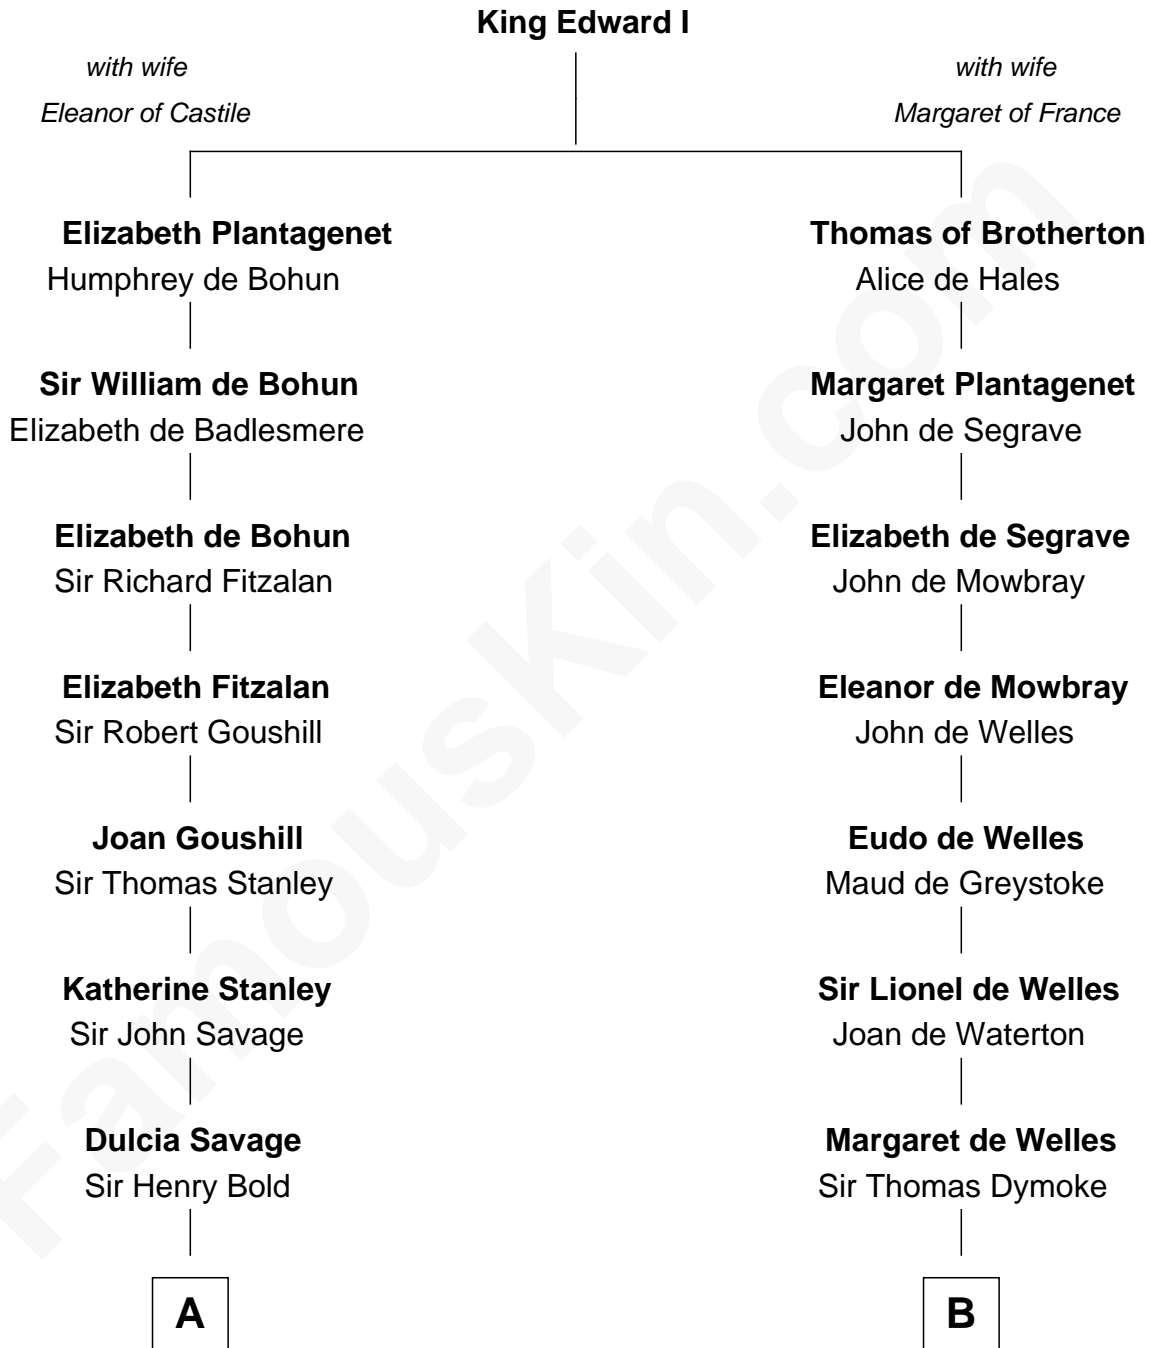

FamousKin.com

Relationship Chart of

Francis Lightfoot Lee

Signer of the Declaration of Independence

14th cousin 4 times removed of

Ralph Waldo Emerson

American Poet

C