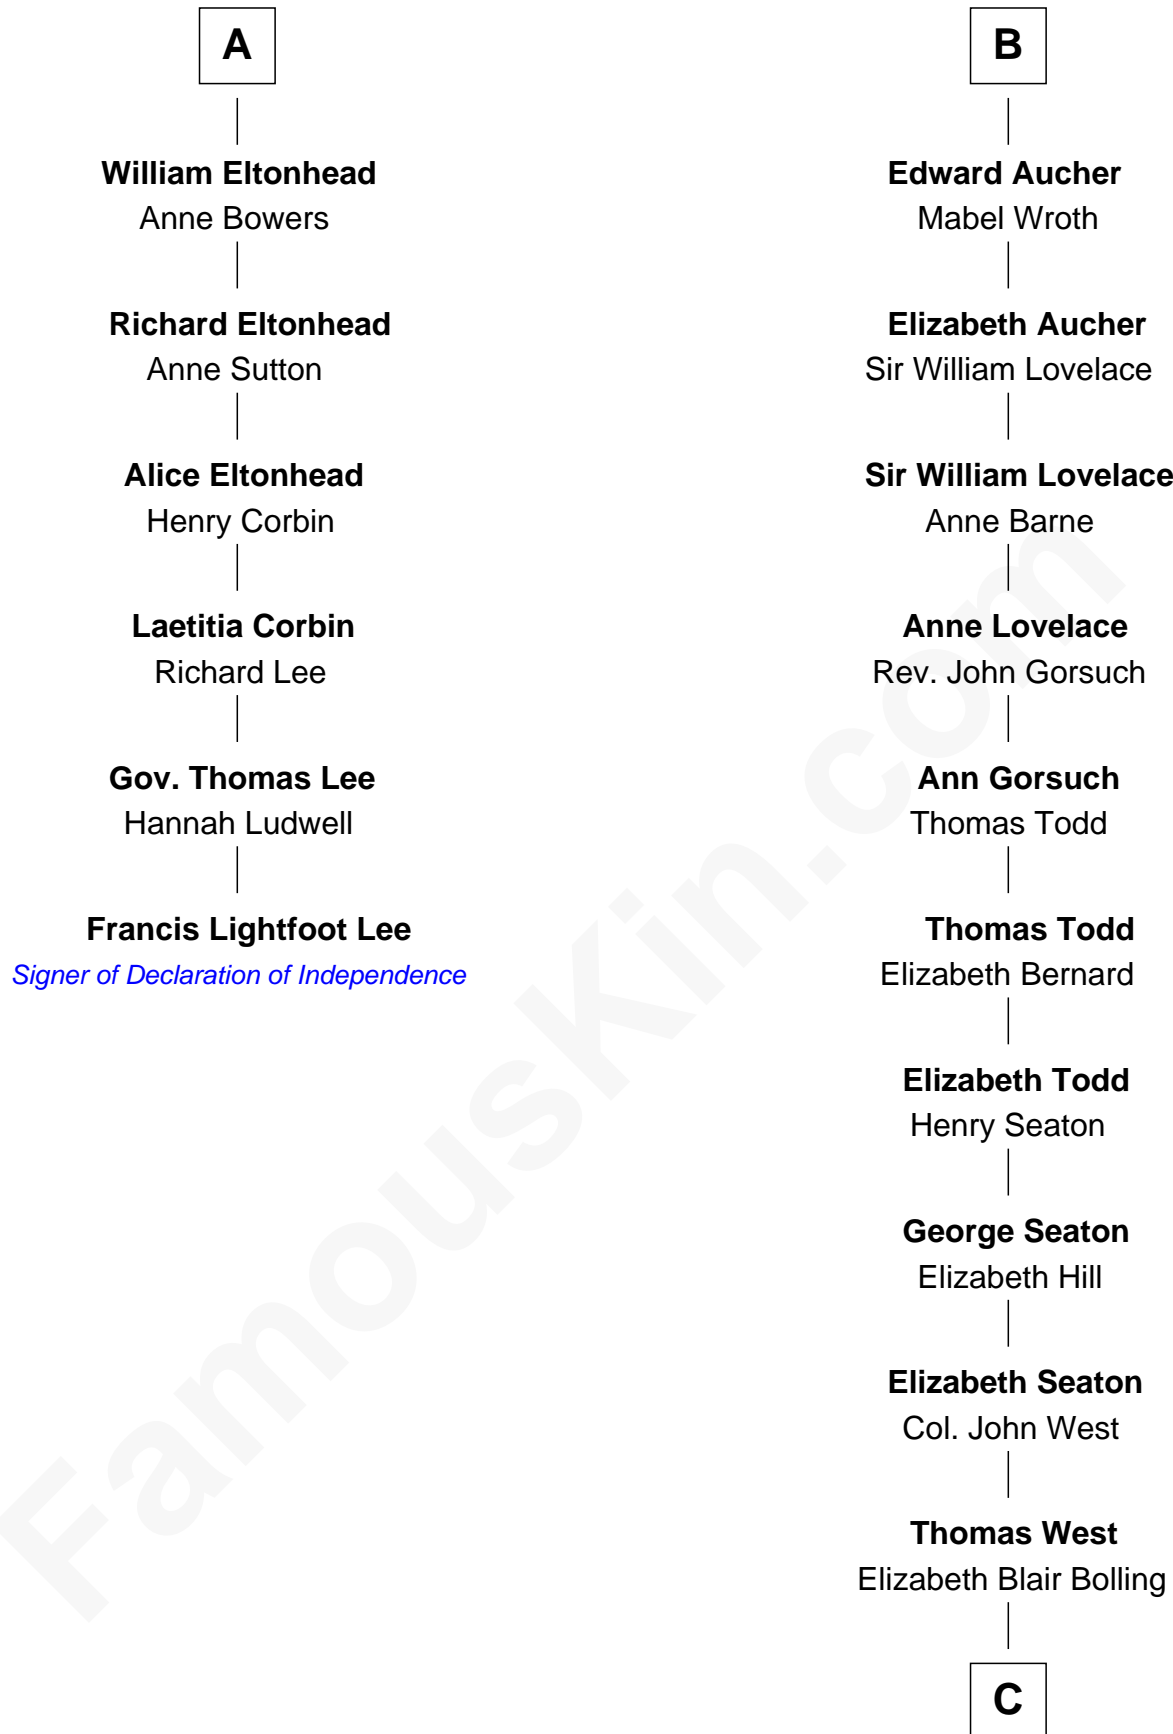

FamousKin.com

Relationship Chart of

Francis Lightfoot Lee

Signer of the Declaration of Independence

12th cousin 9 times removed of

Admiral Richard Byrd
Polar Explorer

C

Eliza Bolling West
Dr. Joel Walker Flood

Col. Henry De La Warr Flood
Mary Elizabeth Trent

Joel Walker Flood
Ella Faulkner

Eleanor Bolling Flood
Richard Evelyn Byrd

Admiral Richard Byrd
Polar Explorer

FamousKin.com