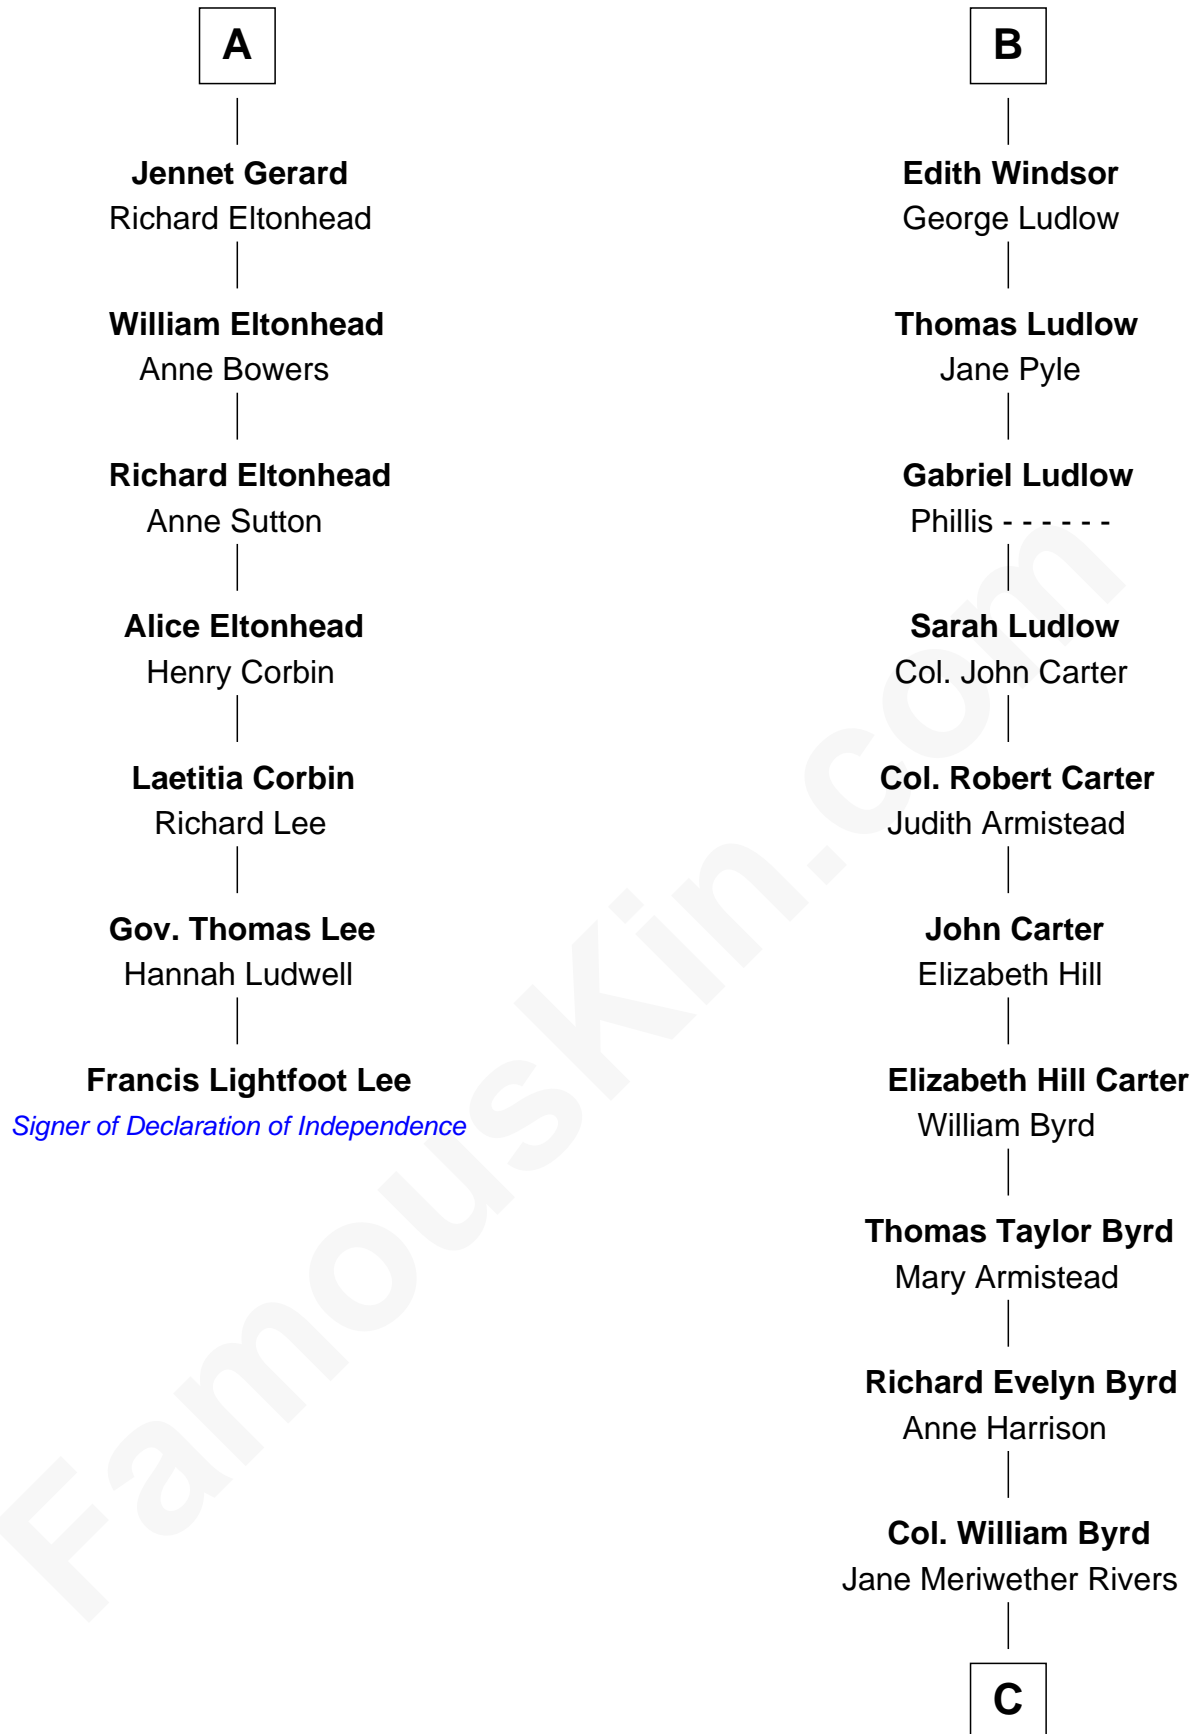

FamousKin.com

Relationship Chart of

Francis Lightfoot Lee

Signer of the Declaration of Independence

13th cousin 5 times removed of

Admiral Richard Byrd
Polar Explorer

Humphrey de Bohun
Elizabeth Plantagenet

Sir William de Bohun
Elizabeth de Badlesmere

Margaret de Bohun
Sir Hugh de Courtnay

Elizabeth de Bohun
Sir Richard Fitzalan

Elizabeth de Courtnay
Sir Andrew Luttrell

Elizabeth Fitzalan
Sir Robert Goushill

Sir Hugh Luttrell
Catherine de Beaumont

Joan Goushill
Sir Thomas Stanley

Elizabeth Luttrell
John Stratton

Katherine Stanley
Sir John Savage

Elizabeth Stratton
John Andrews

Dulcia Savage
Sir Henry Bold

Elizabeth Andrews
Sir Thomas de Windsor

Maud Bold
Thomas Gerard

Sir Andrews de Windsor
Elizabeth Blount

A

B

C

Richard Evelyn Byrd
Eleanor Bolling Flood

Admiral Richard Byrd
Polar Explorer

FamousKin.com