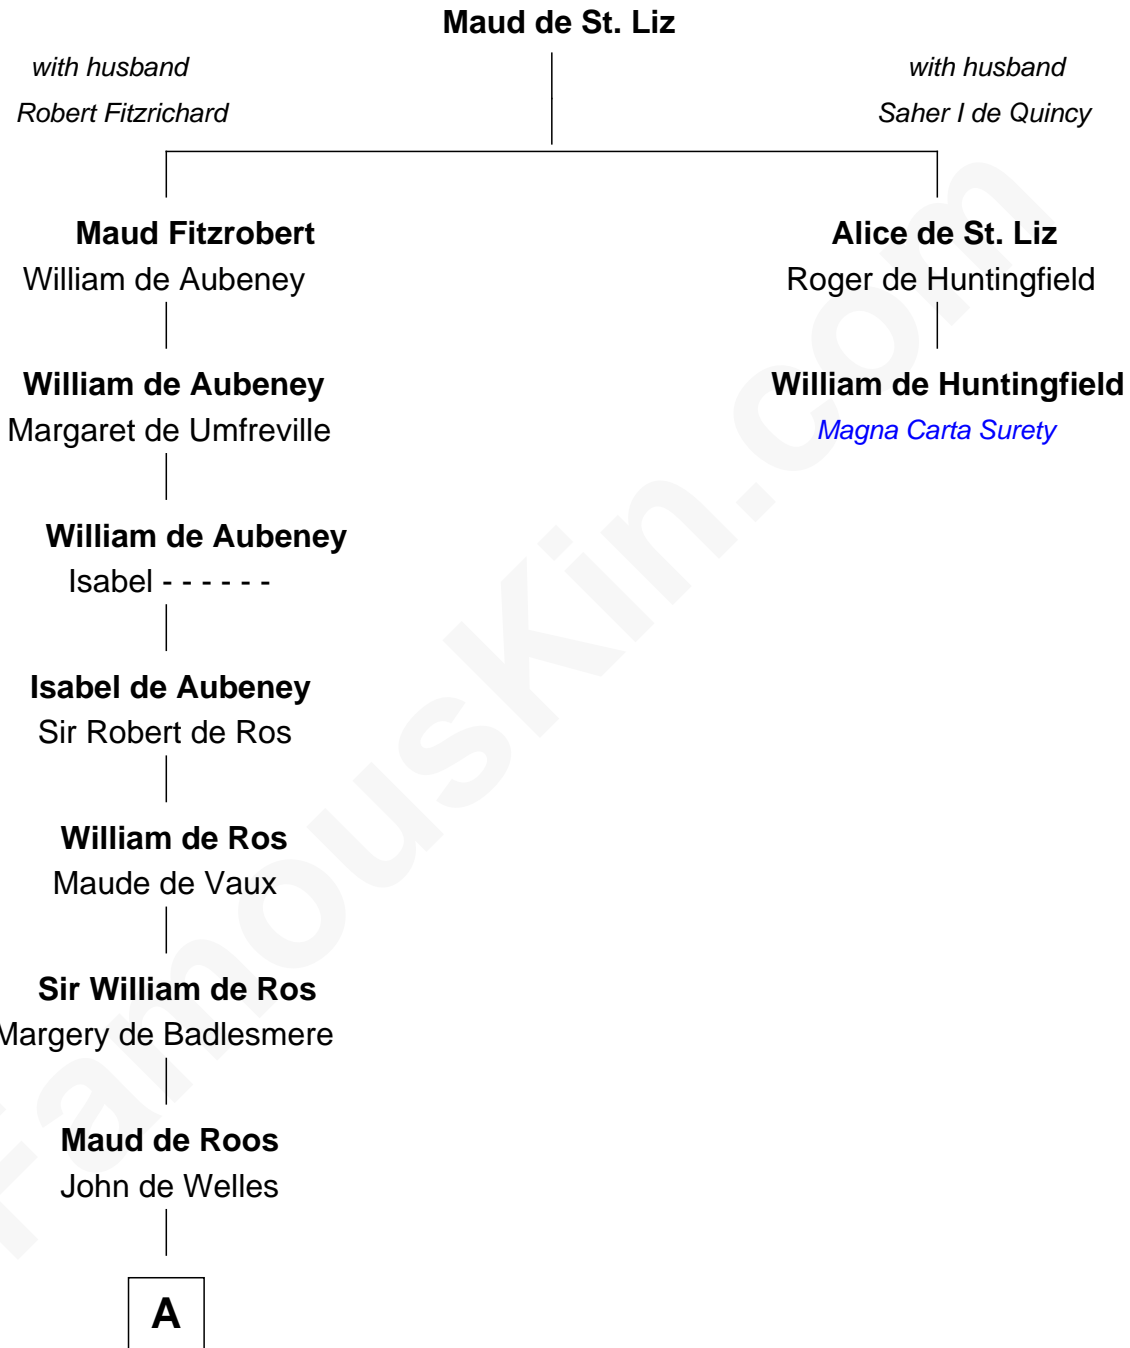

# FamousKin.com

## Relationship Chart of

### Francis Lightfoot Lee

*Signer of the Declaration of Independence*

1st cousin 18 times removed of

**William de Huntingfield**  
*Magna Carta Surety*

**B**

—  
**Hannah Harrison**

Philip Ludwell

—  
**Hannah Ludwell**