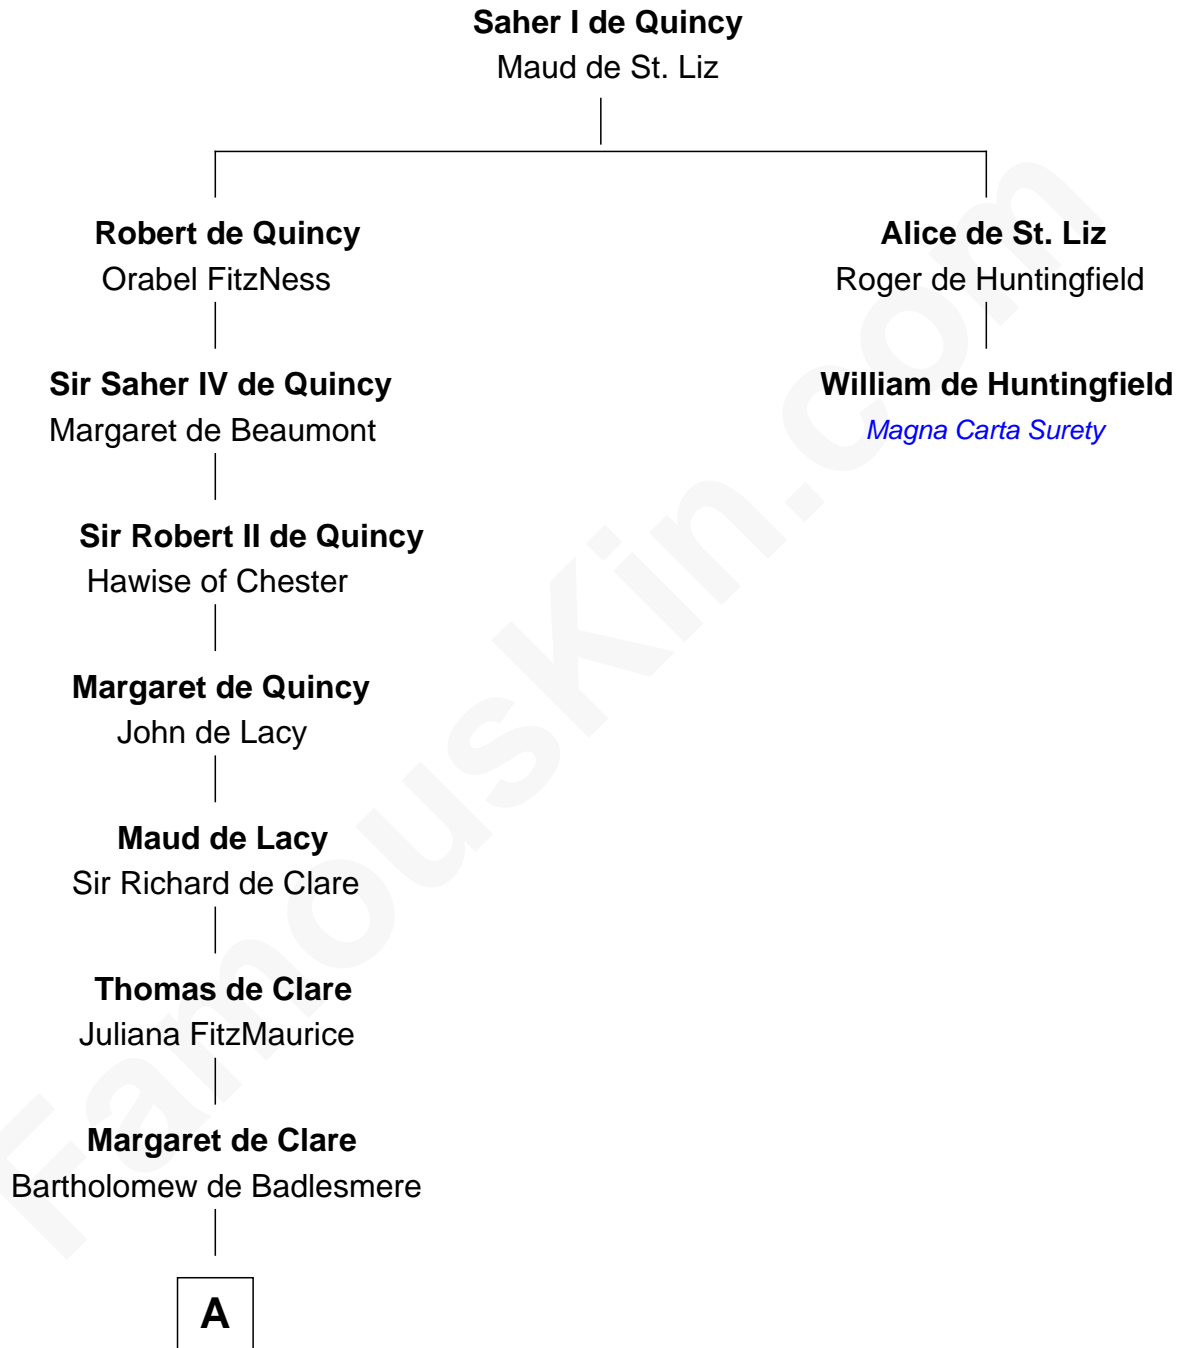

## Relationship Chart of

### Francis Lightfoot Lee

*Signer of the Declaration of Independence*

1st cousin 19 times removed of

### William de Huntingfield

*Magna Carta Surety*

**A**

**Elizabeth de Badlesmere**

Sir William de Bohun

**Elizabeth de Bohun**

Sir Richard Fitzalan

**Elizabeth Fitzalan**