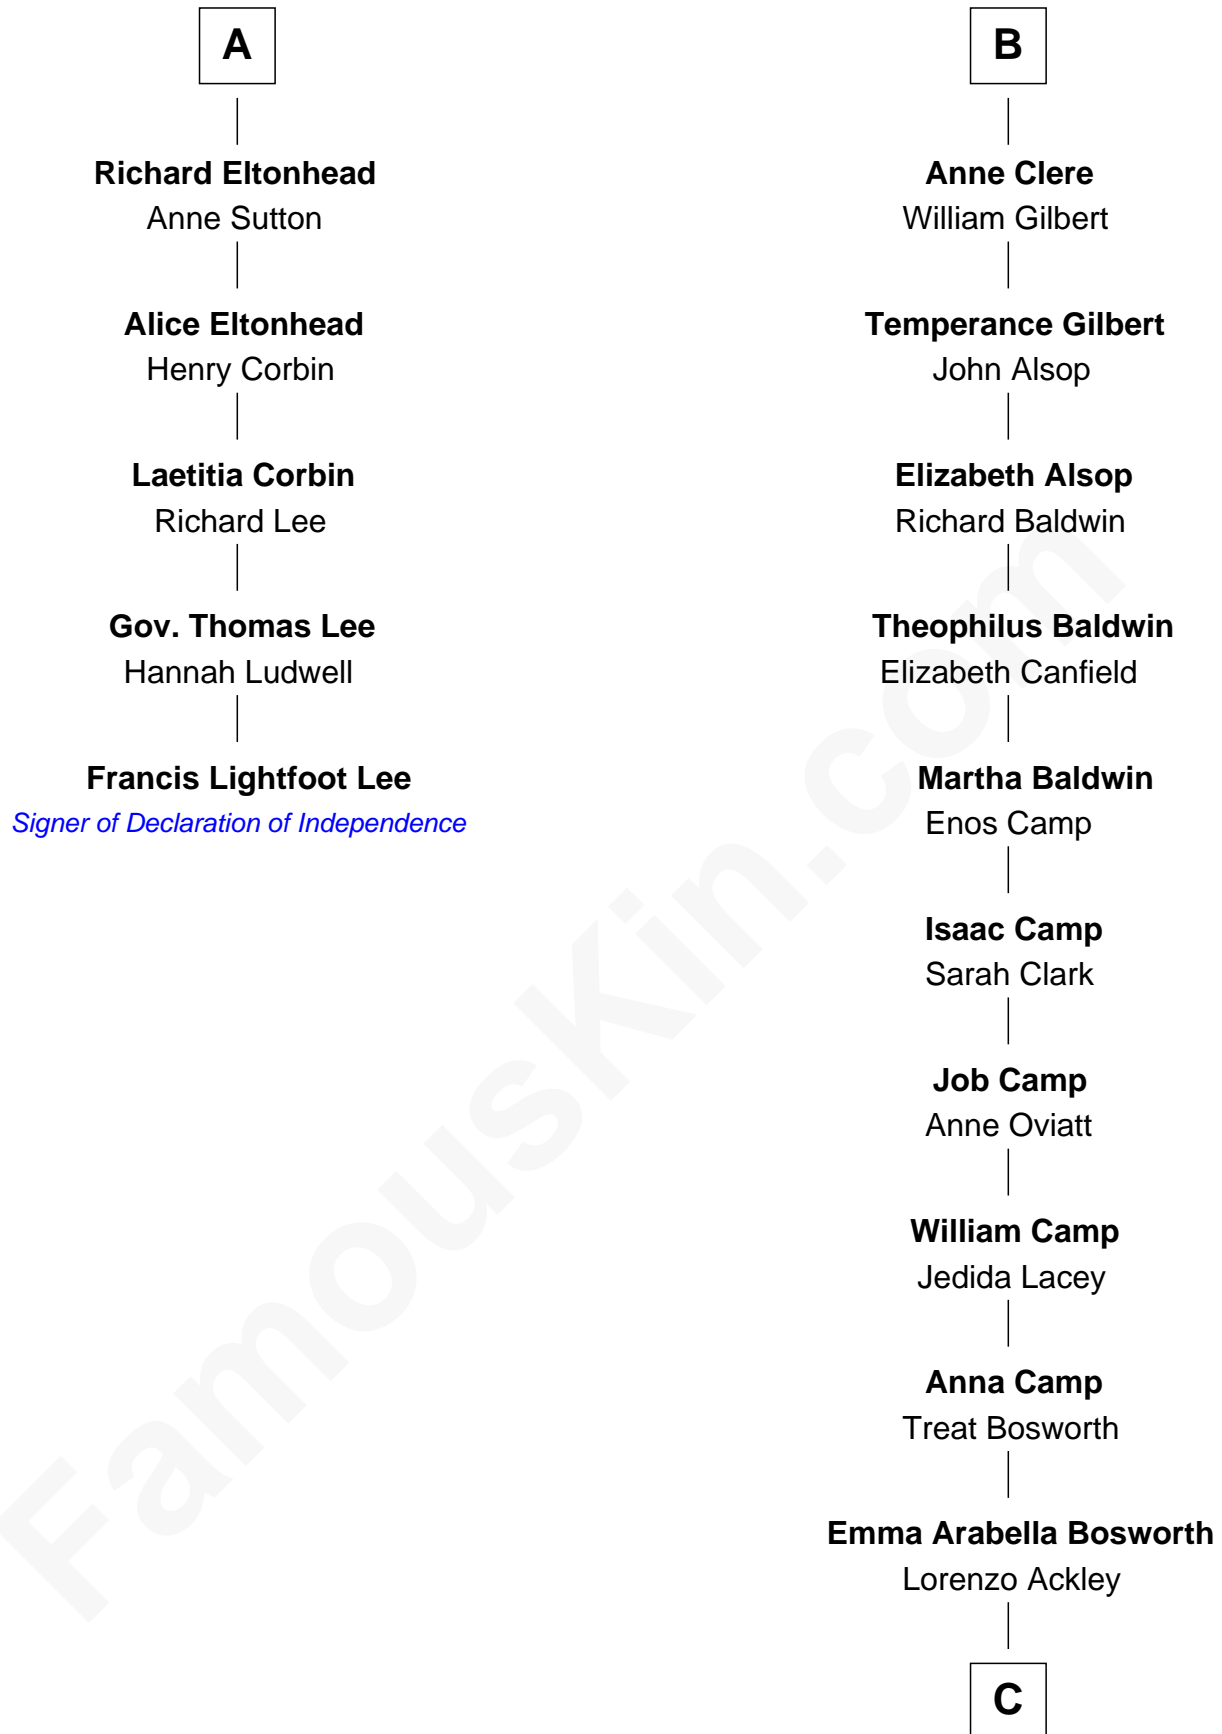

FamousKin.com

Relationship Chart of

Francis Lightfoot Lee

Signer of the Declaration of Independence

11th cousin 10 times removed of

Sydney Biddle Barrows

Mayflower Madam

Sir Richard Fitzalan

Joan Fitzalan

Sir William Beauchamp

Joan Beauchamp

James Butler

Sir Thomas Butler

Anne Hankeford

Margaret Butler

Sir William Boleyn

Alice Boleyn

Sir Robert Clere

Sir John Clere

Anne Tyrrell

Sir Edmund Clere

Frances Fulmerston

B

C

Helen Eva Ackley
William Gildersleeve Parke

Elizabeth Parke
Percy Ballantine

John Boyd Ballantine
Anne L. Crawford

Jeannette Ballantine
Donald Byers Barrows

Sydney Biddle Barrows
Mayflower Madam

FamousKin.com