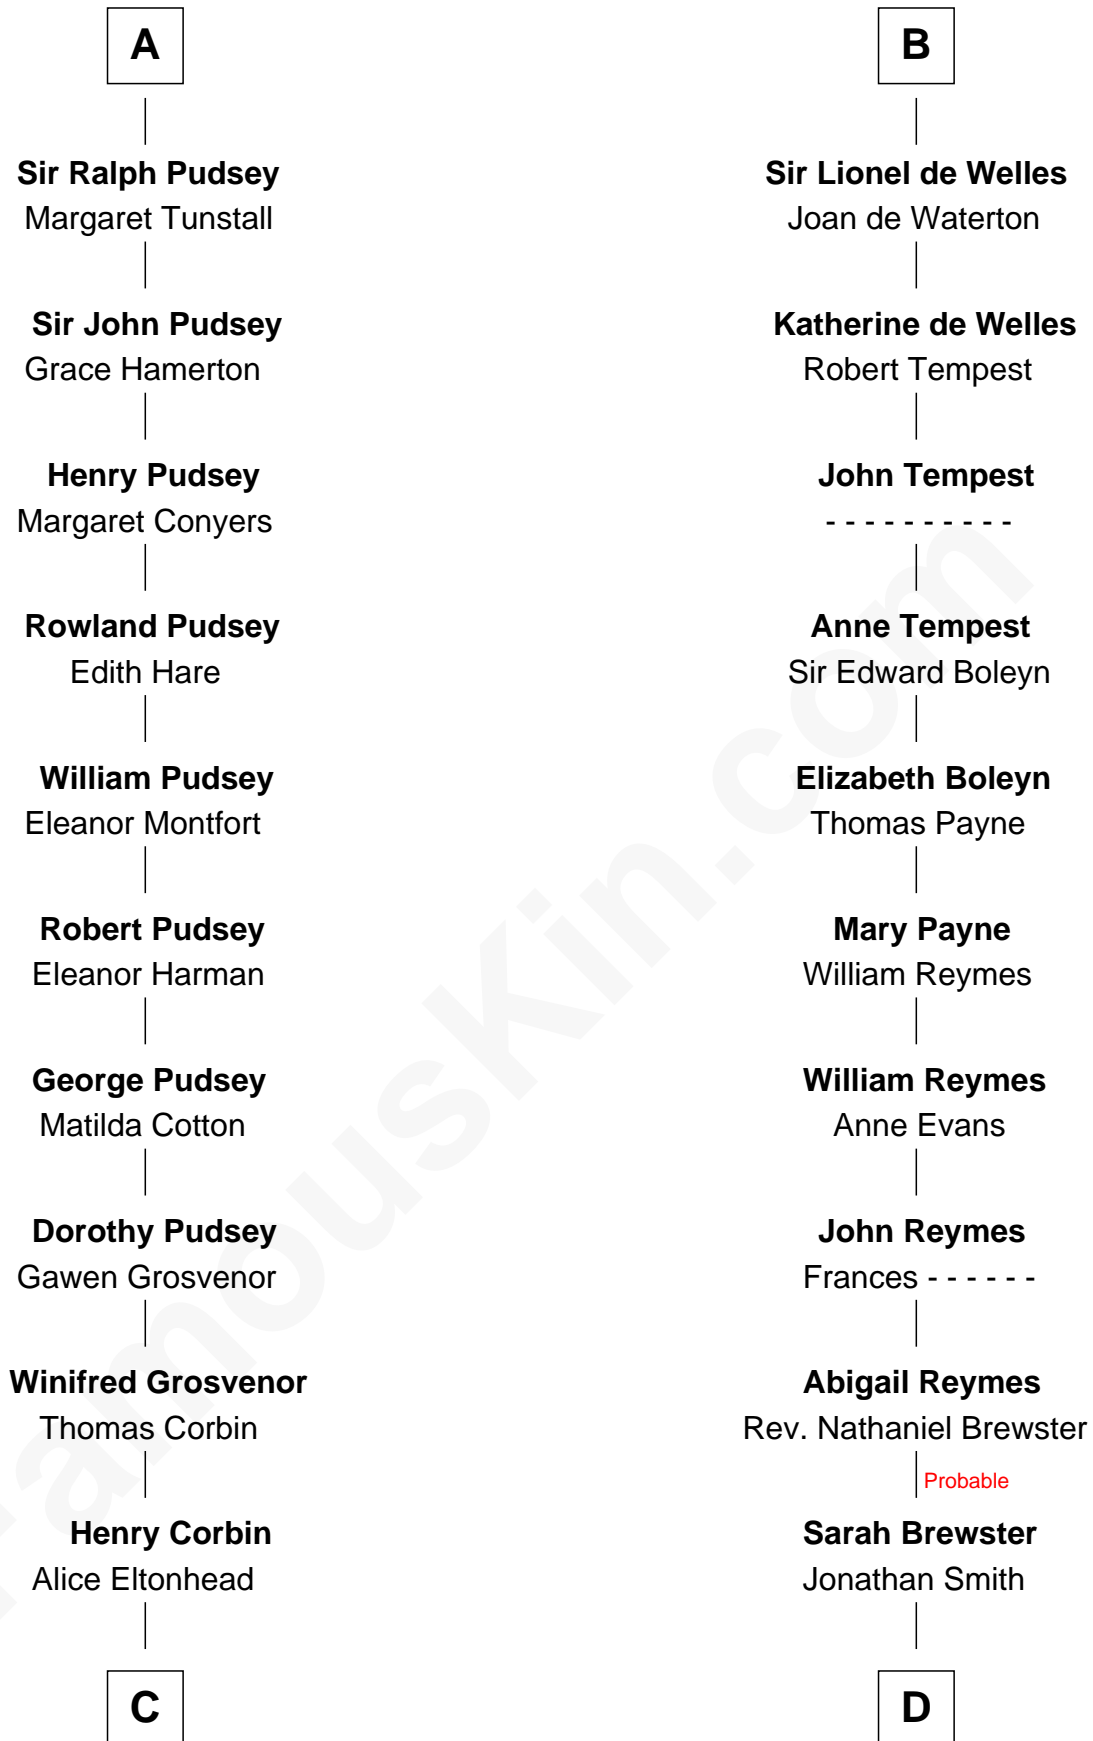

## Relationship Chart of

### Francis Lightfoot Lee

*Signer of the Declaration of Independence*

19th cousin of

### William Floyd

*Signer of the Declaration of Independence*

**C**

**Laetitia Corbin**

Richard Lee

**Gov. Thomas Lee**

Hannah Ludwell

**Francis Lightfoot Lee**