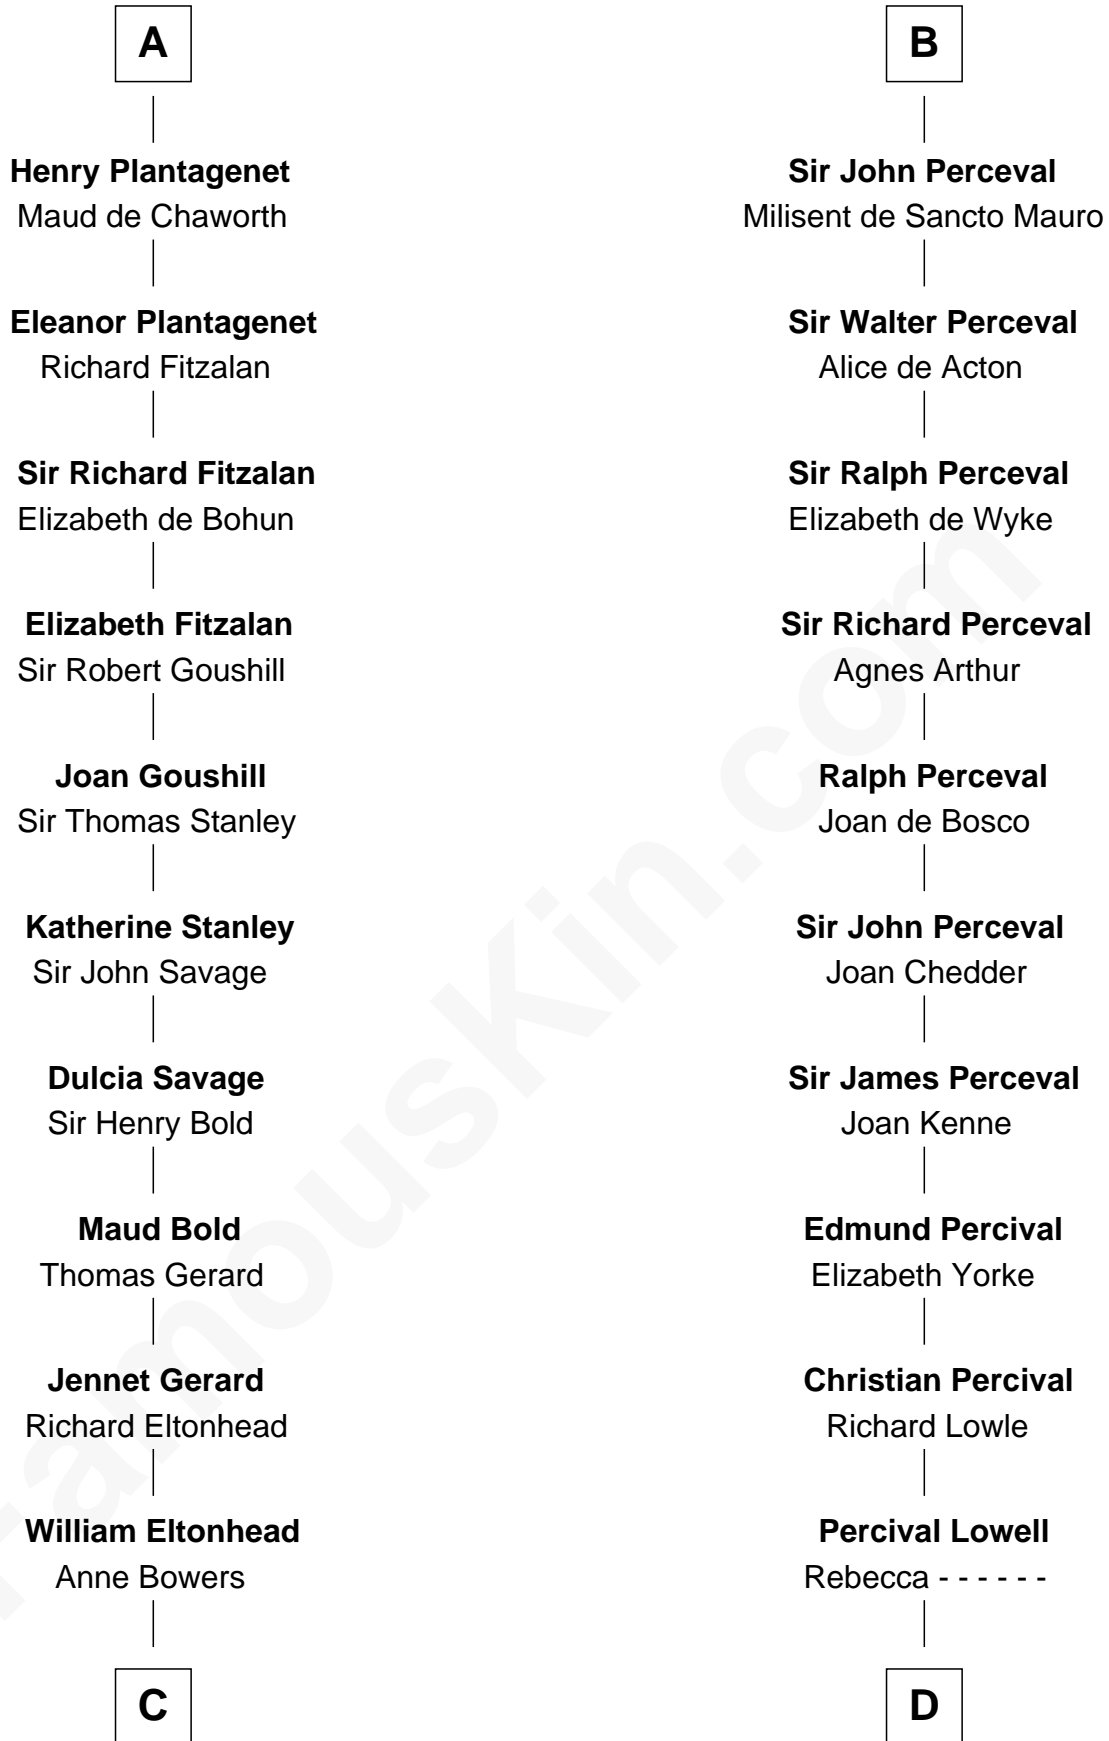

FamousKin.com

Relationship Chart of

Francis Lightfoot Lee

Signer of the Declaration of Independence

21st cousin of

General William Whipple

Signer of the Declaration of Independence

C

Richard Eltonhead

Anne Sutton

Alice Eltonhead

Henry Corbin

Laetitia Corbin

Richard Lee

Gov. Thomas Lee

Hannah Ludwell