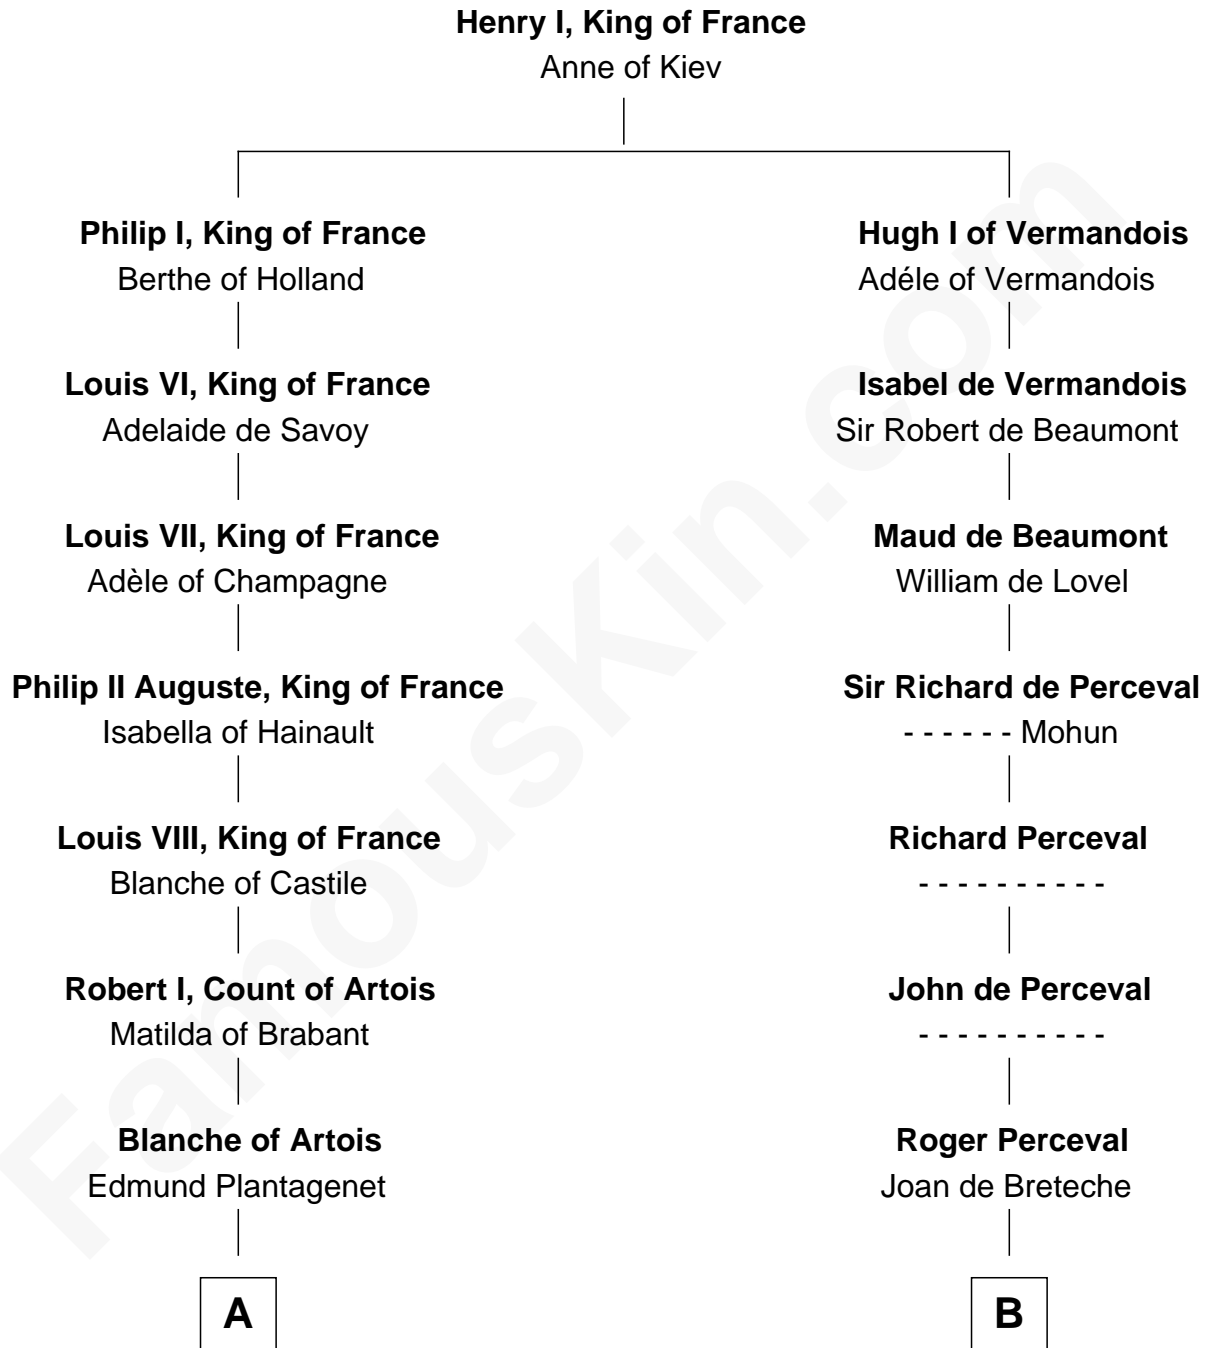

FamousKin.com

Relationship Chart of

Francis Lightfoot Lee

Signer of the Declaration of Independence

21st cousin of

General William Whipple

Signer of the Declaration of Independence

C

Richard Eltonhead

Anne Sutton

Alice Eltonhead

Henry Corbin

Laetitia Corbin

Richard Lee

Gov. Thomas Lee

Hannah Ludwell