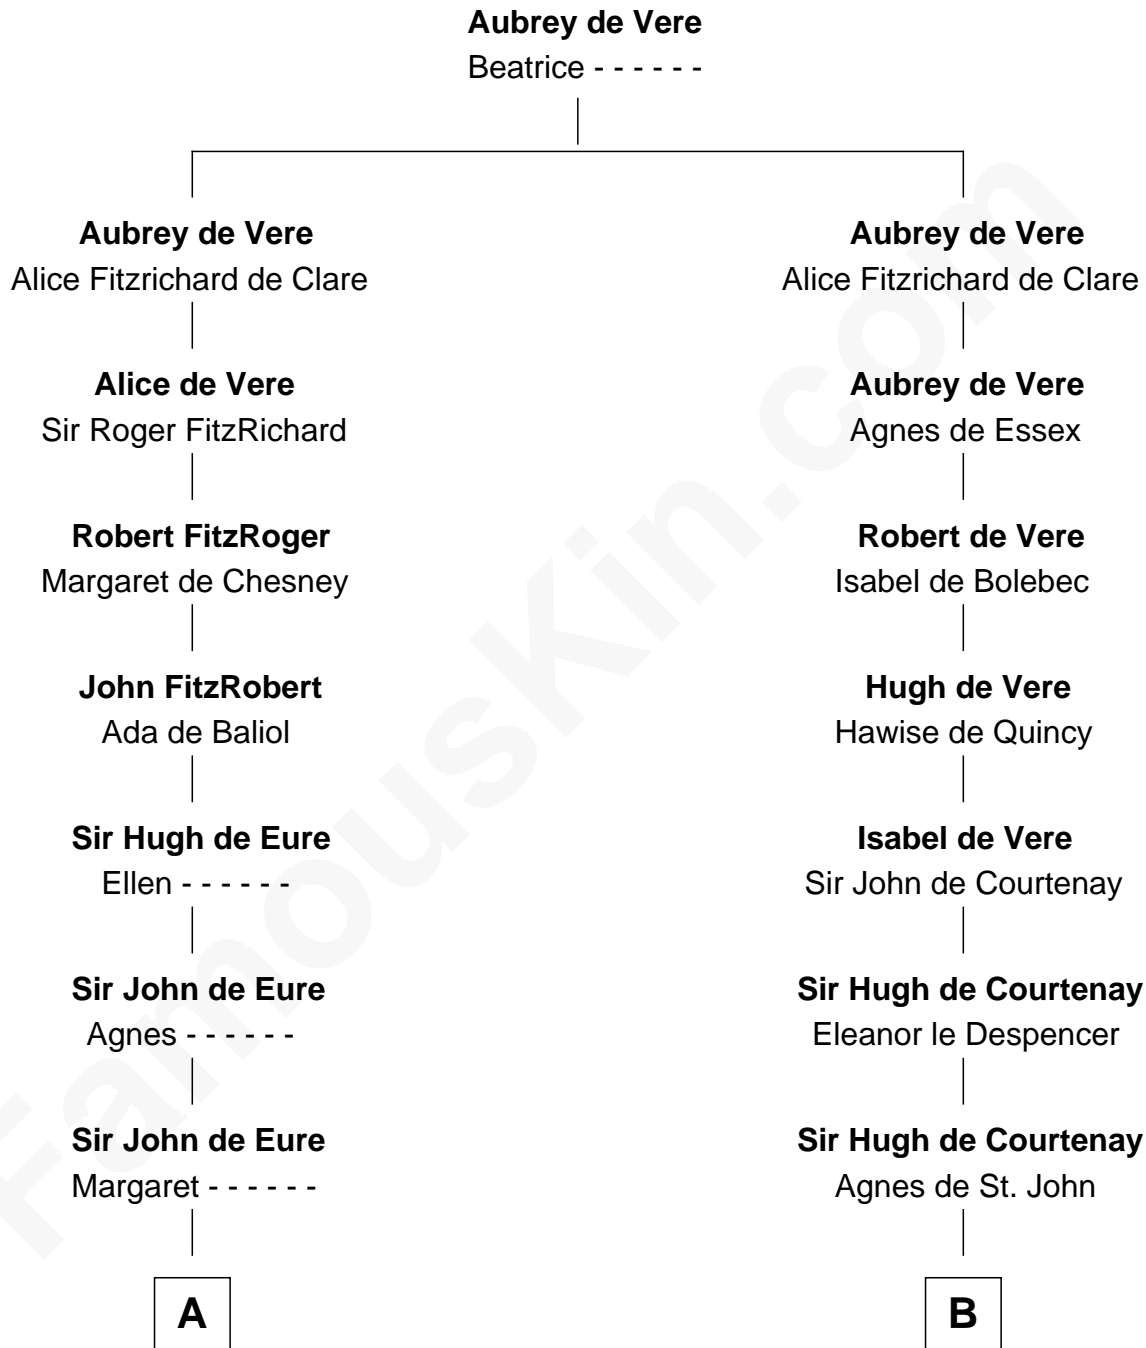

FamousKin.com

Relationship Chart of

Francis Lightfoot Lee

Signer of the Declaration of Independence

21st cousin of

General William Whipple

Signer of the Declaration of Independence

C

Winifred Grosvenor

Thomas Corbin

Henry Corbin

Alice Eltonhead

Laetitia Corbin

Richard Lee

Gov. Thomas Lee

Hannah Ludwell