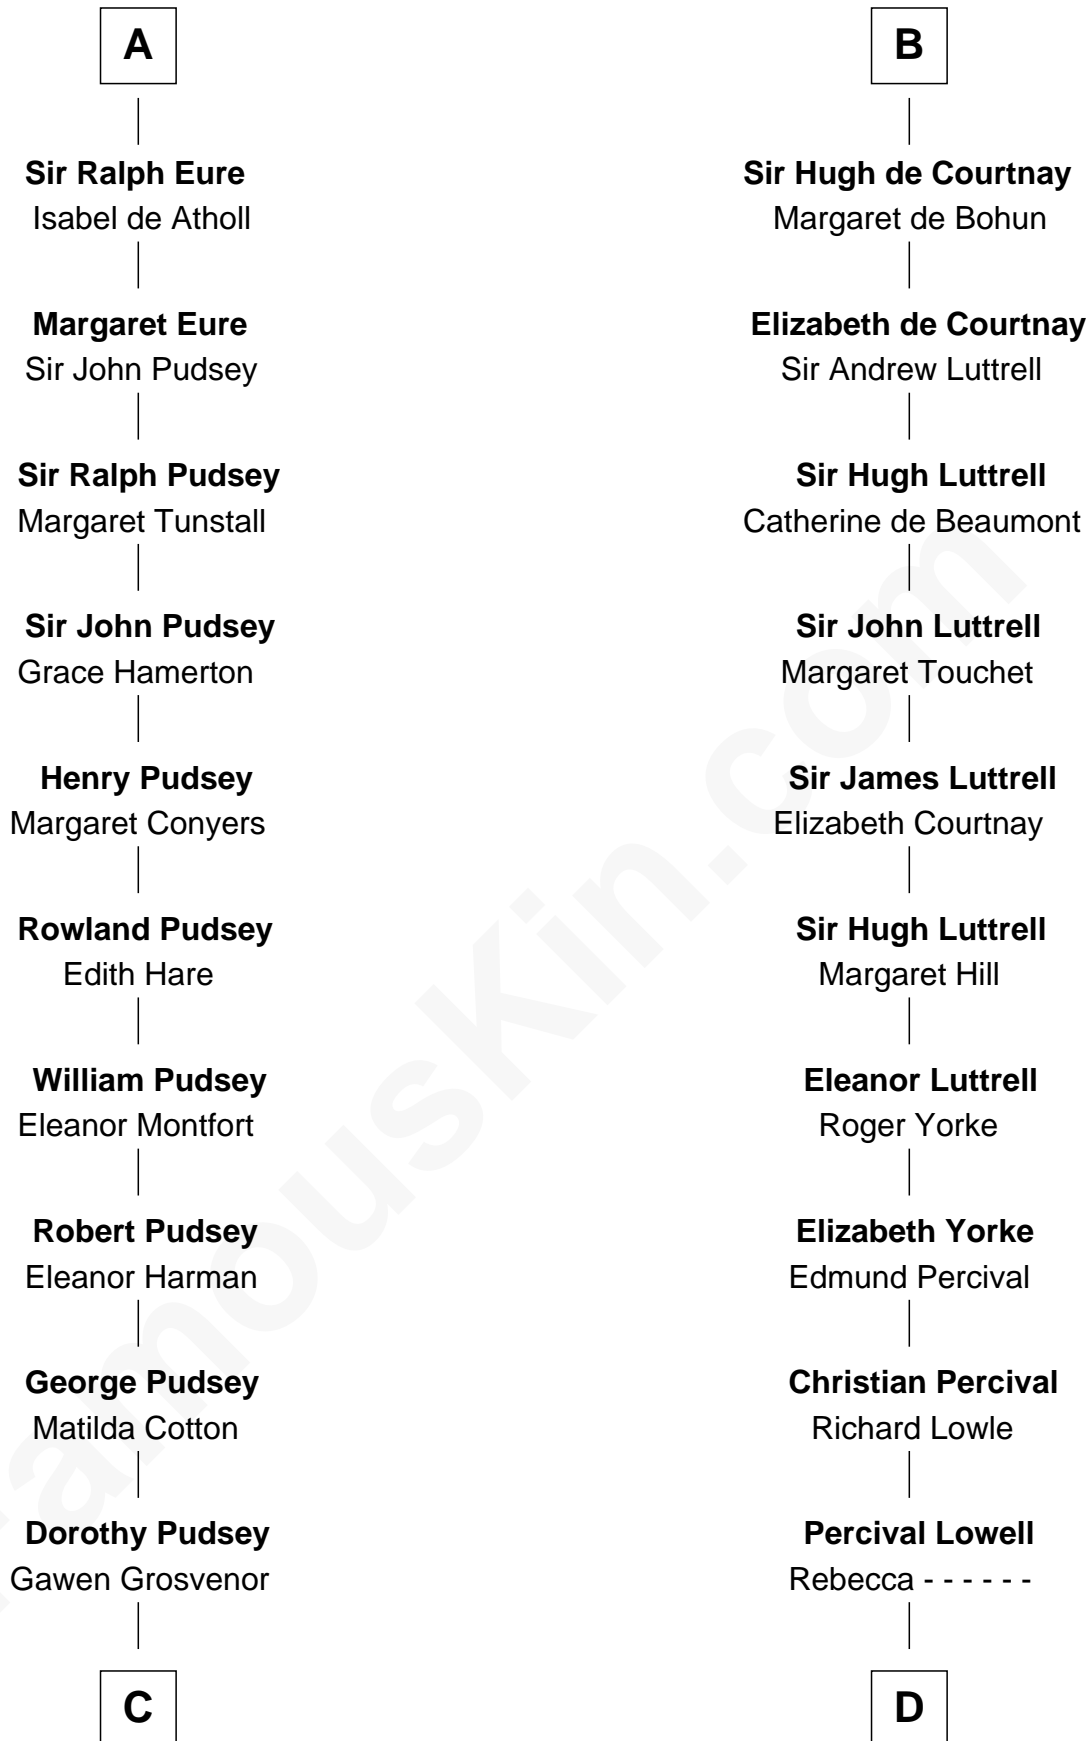

FamousKin.com

Relationship Chart of

Francis Lightfoot Lee

Signer of the Declaration of Independence

21st cousin of

General William Whipple

Signer of the Declaration of Independence

C

Winifred Grosvenor

Thomas Corbin

Henry Corbin

Alice Eltonhead

Laetitia Corbin

Richard Lee

Gov. Thomas Lee

Hannah Ludwell