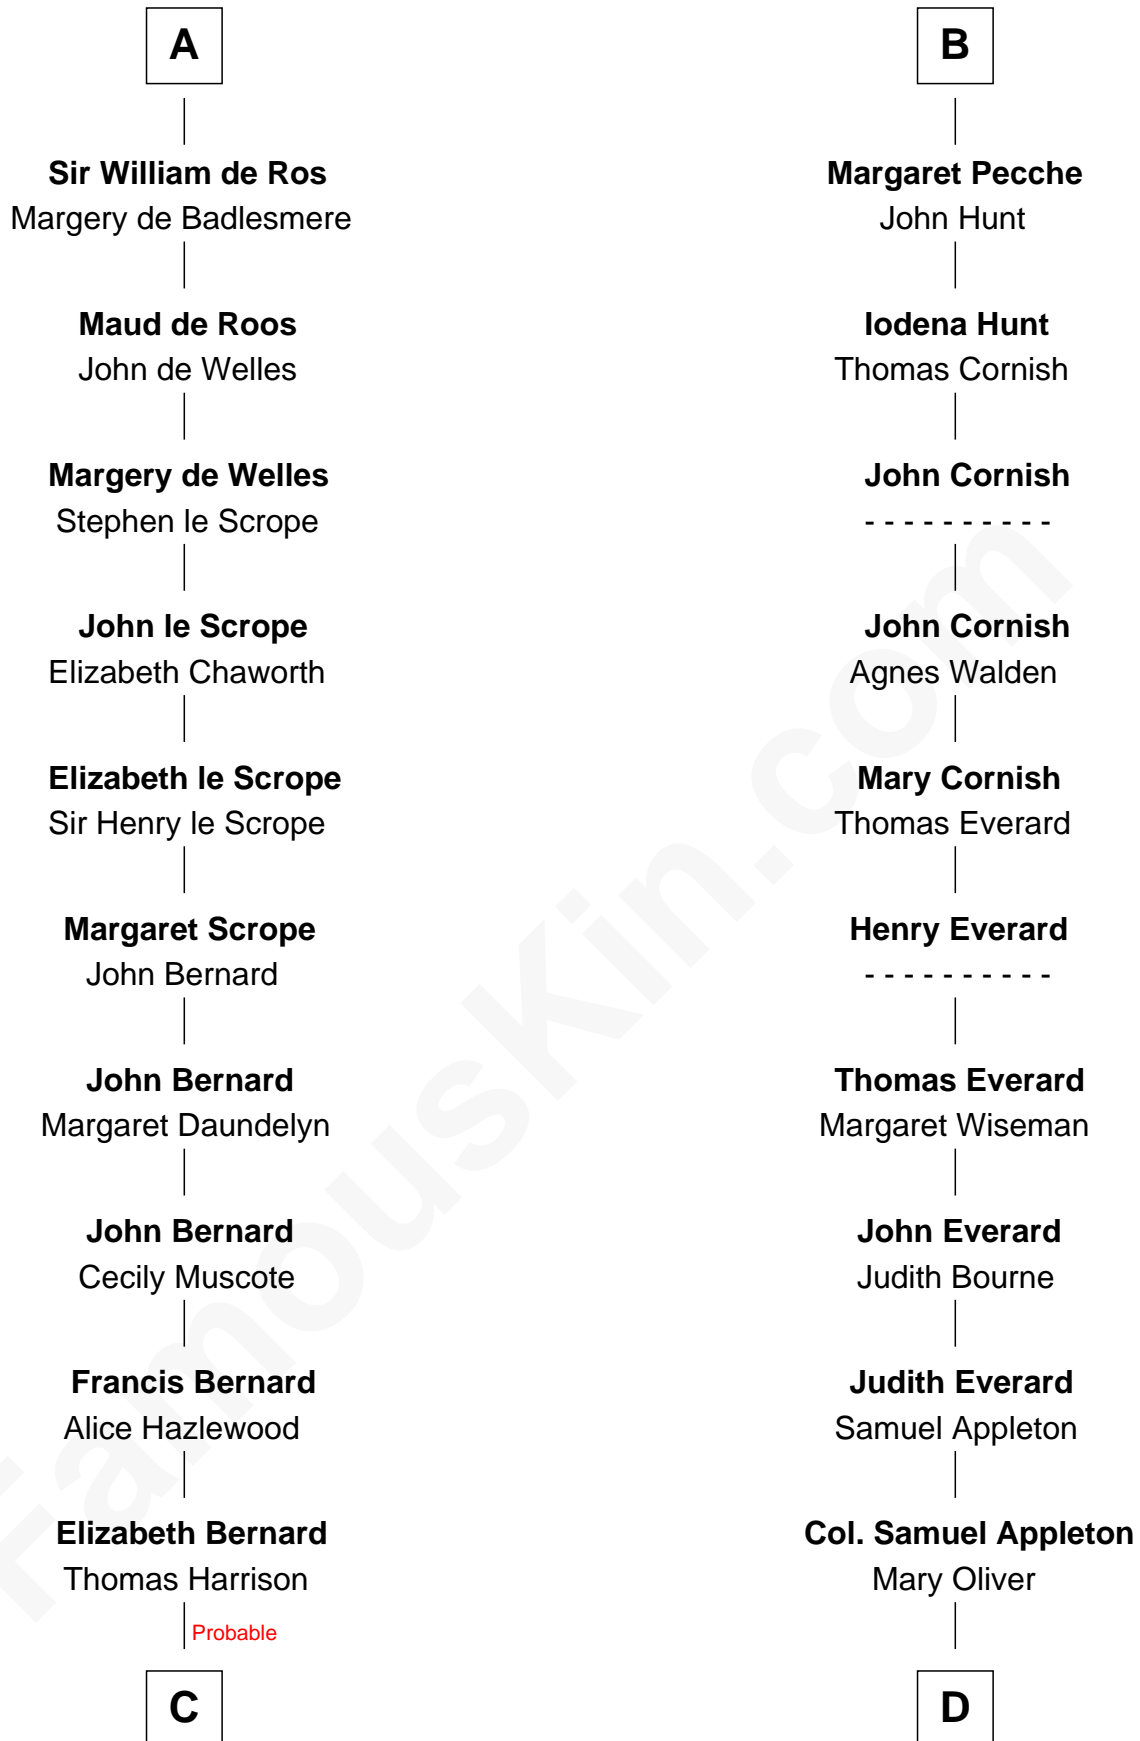

FamousKin.com

Relationship Chart of

Francis Lightfoot Lee

Signer of the Declaration of Independence

19th cousin 2 times removed of

General William Whipple

Signer of the Declaration of Independence

Gilbert Crispin

C

Benjamin Harrison

Mary - - - - -

Benjamin Harrison

Hannah Churchill

Hannah Harrison

Philip Ludwell

Hannah Ludwell

Gov. Thomas Lee

Francis Lightfoot Lee

Signer of Declaration of Independence

D

Joanna Appleton

Matthew Whipple

William Whipple

Mary Cutts