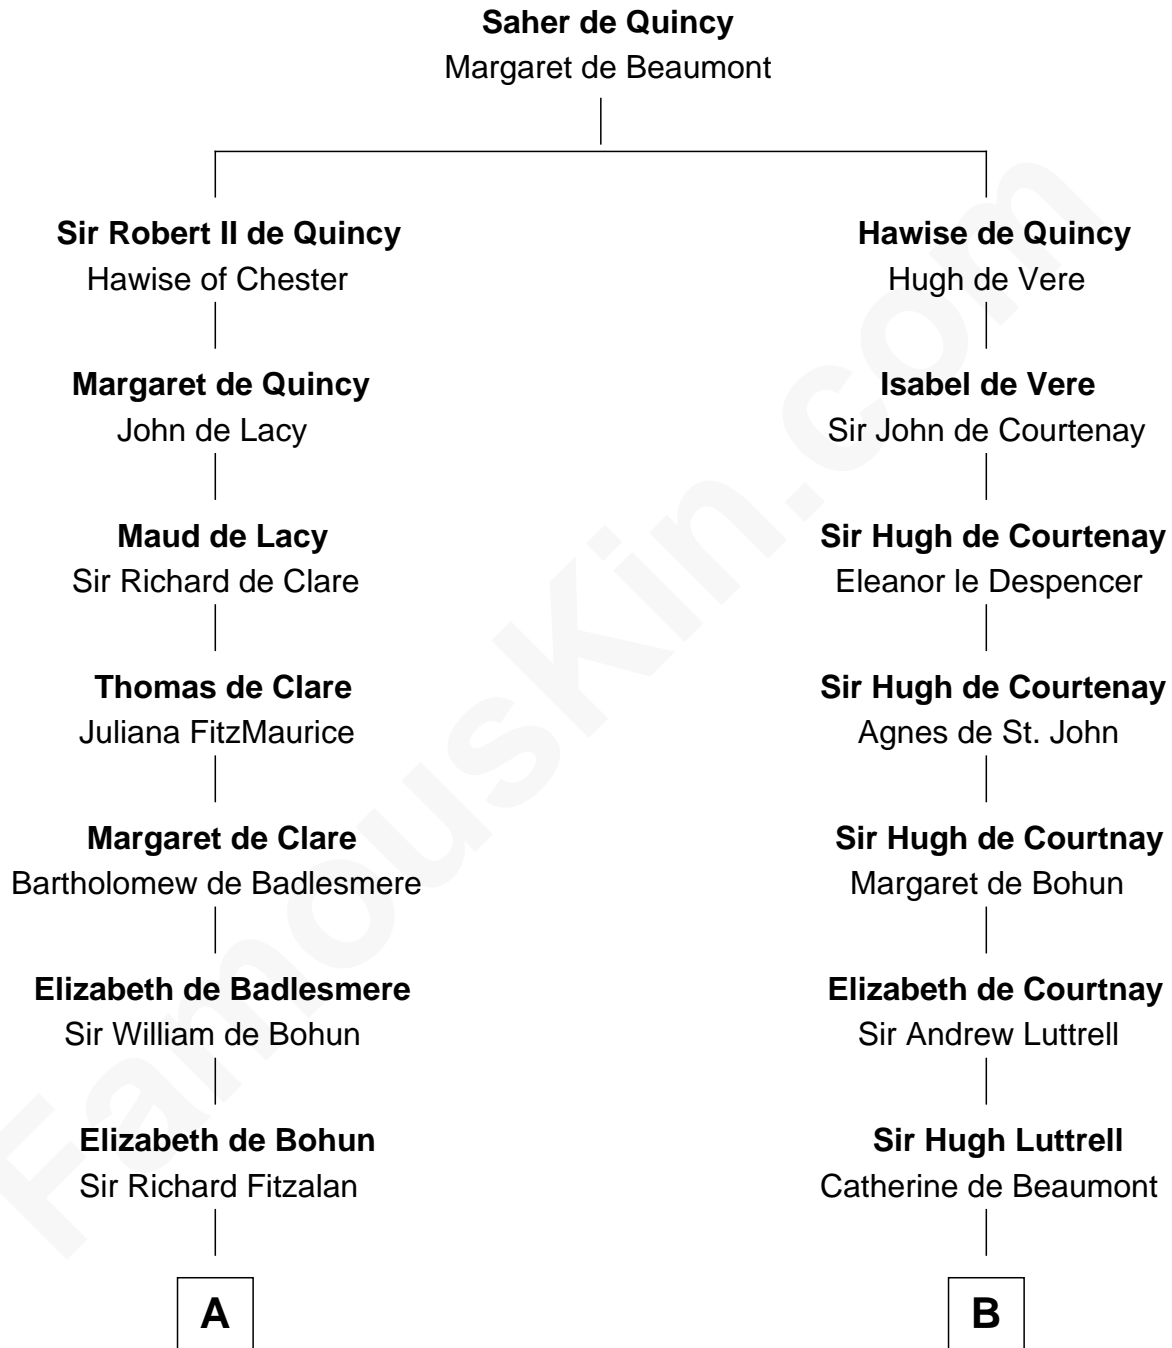

FamousKin.com

Relationship Chart of

Francis Lightfoot Lee

Signer of the Declaration of Independence

18th cousin of

General William Whipple

Signer of the Declaration of Independence

C

Gov. Thomas Lee

Hannah Ludwell

Francis Lightfoot Lee

Signer of Declaration of Independence

D

William Whipple

Mary Cutts

General William Whipple