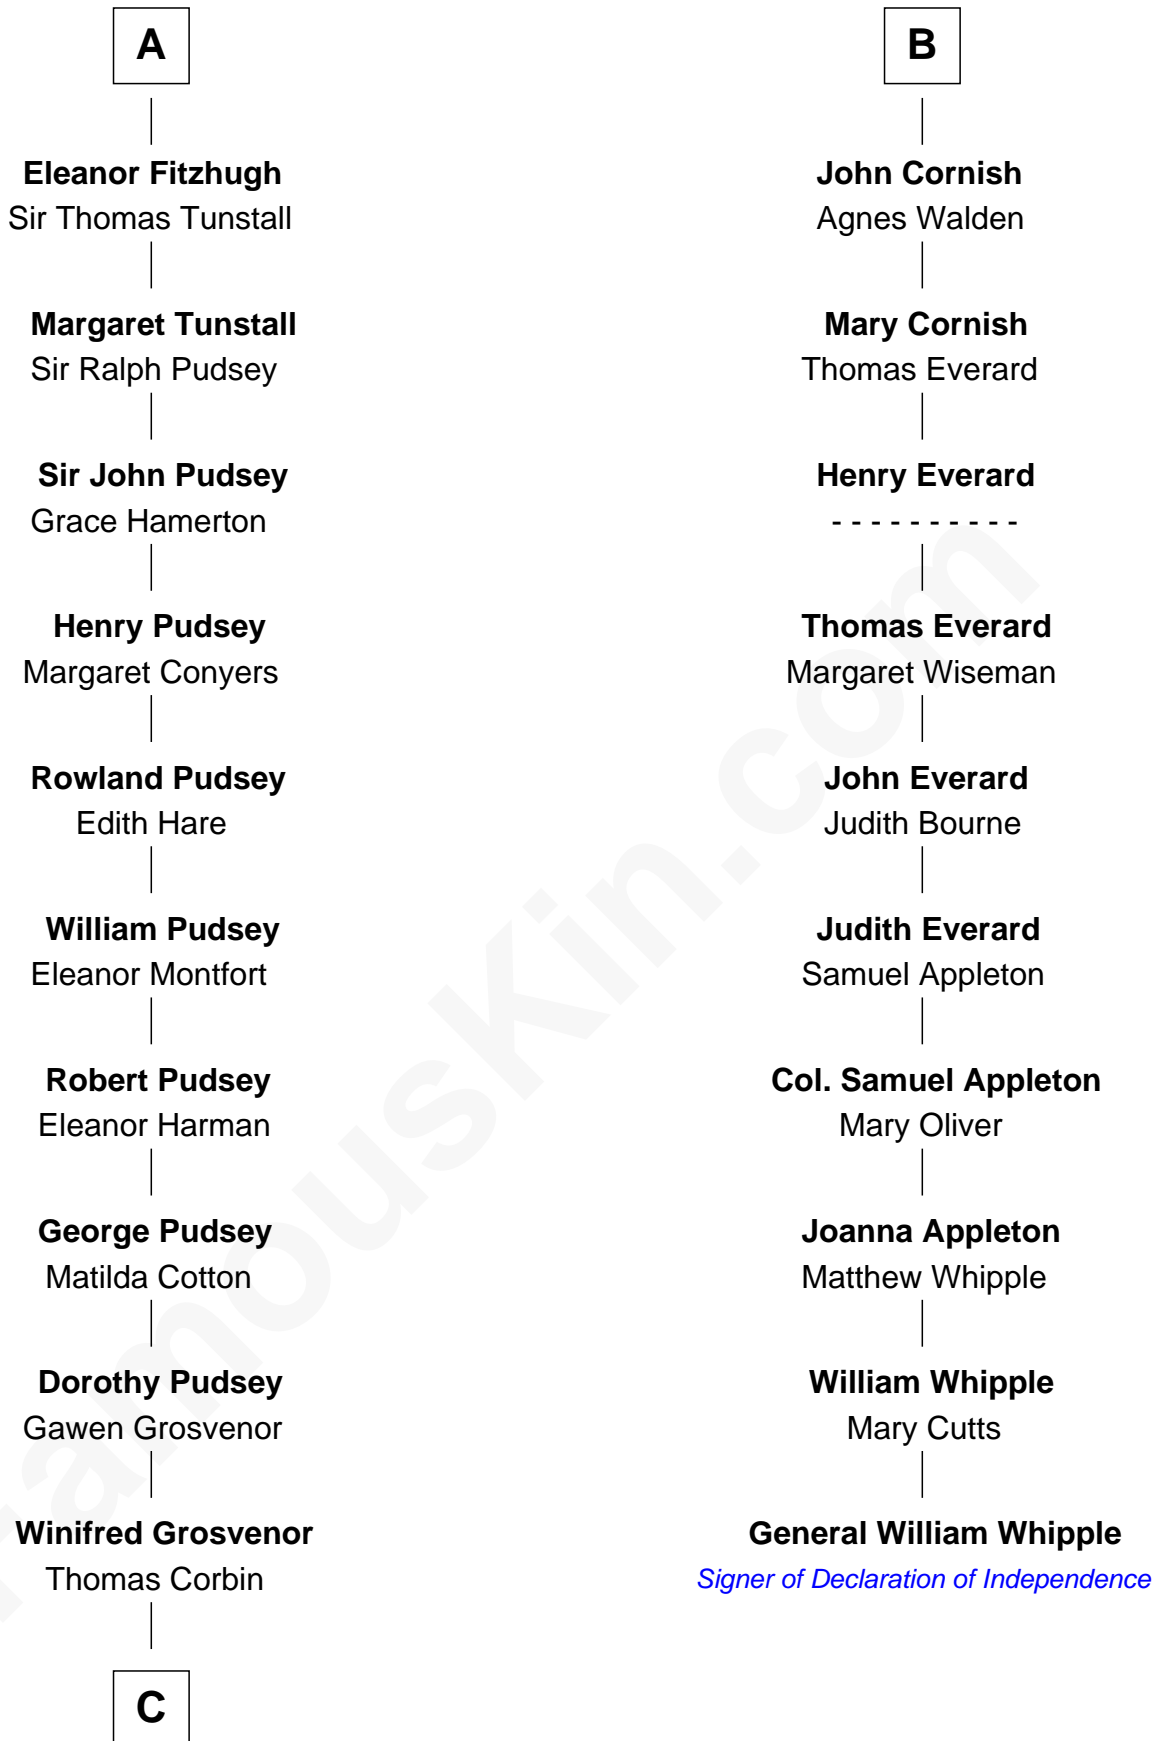

FamousKin.com

Relationship Chart of

Francis Lightfoot Lee

Signer of the Declaration of Independence

16th cousin 4 times removed of

General William Whipple

Signer of the Declaration of Independence

C

Henry Corbin
Alice Eltonhead

Laetitia Corbin
Richard Lee

Gov. Thomas Lee
Hannah Ludwell

Francis Lightfoot Lee
Signer of Declaration of Independence

FamousKin.com