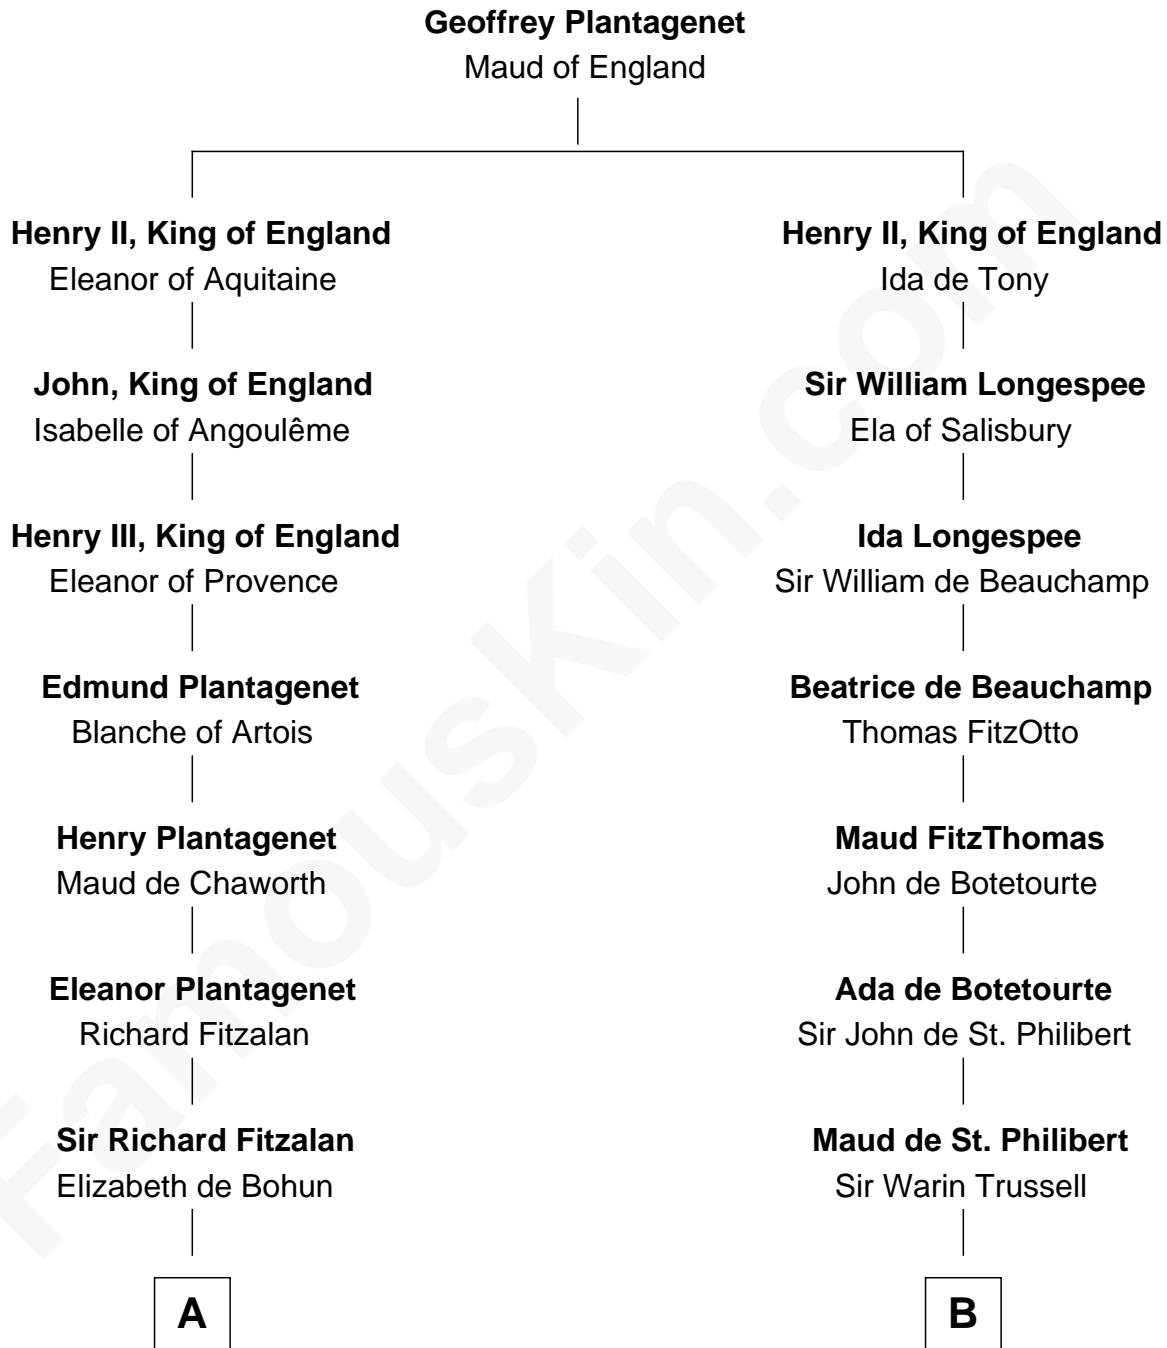

FamousKin.com

Relationship Chart of

Francis Lightfoot Lee

Signer of the Declaration of Independence

18th cousin 3 times removed of

Robert Townsend

Member of the Culper Spy Ring during the American Revolution

C

Gov. Thomas Lee

Hannah Ludwell

Francis Lightfoot Lee

Signer of Declaration of Independence

D

Job Almy

Mary Unthank

Audrey Almy

James Townsend

Jacob Townsend

Phoebe Seaman

Samuel Townsend

Sarah Stoddard

Robert Townsend

Spy known as "Culper Jr."