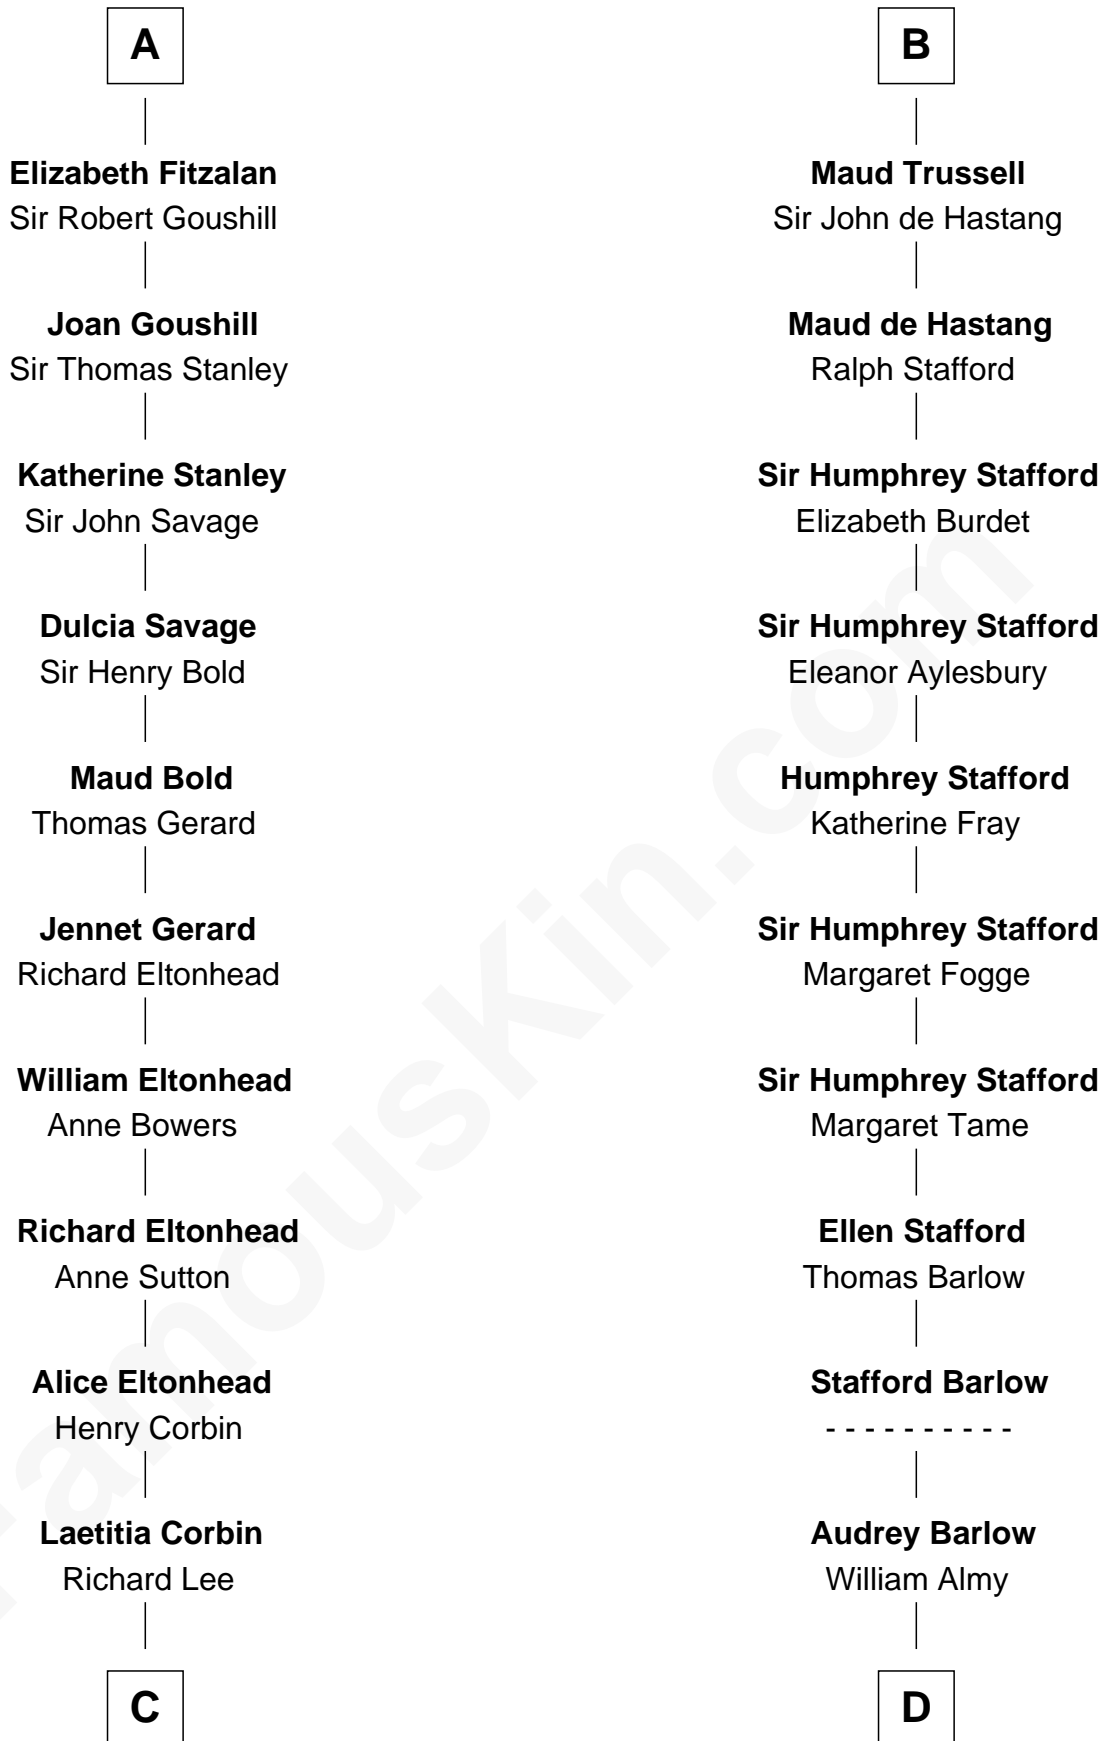

FamousKin.com

Relationship Chart of

Francis Lightfoot Lee

Signer of the Declaration of Independence

18th cousin 3 times removed of

Robert Townsend

Member of the Culper Spy Ring during the American Revolution

C

Gov. Thomas Lee

Hannah Ludwell

Francis Lightfoot Lee

Signer of Declaration of Independence

D

Job Almy

Mary Unthank

Audrey Almy

James Townsend

Jacob Townsend

Phoebe Seaman

Samuel Townsend

Sarah Stoddard

Robert Townsend

Spy known as "Culper Jr."