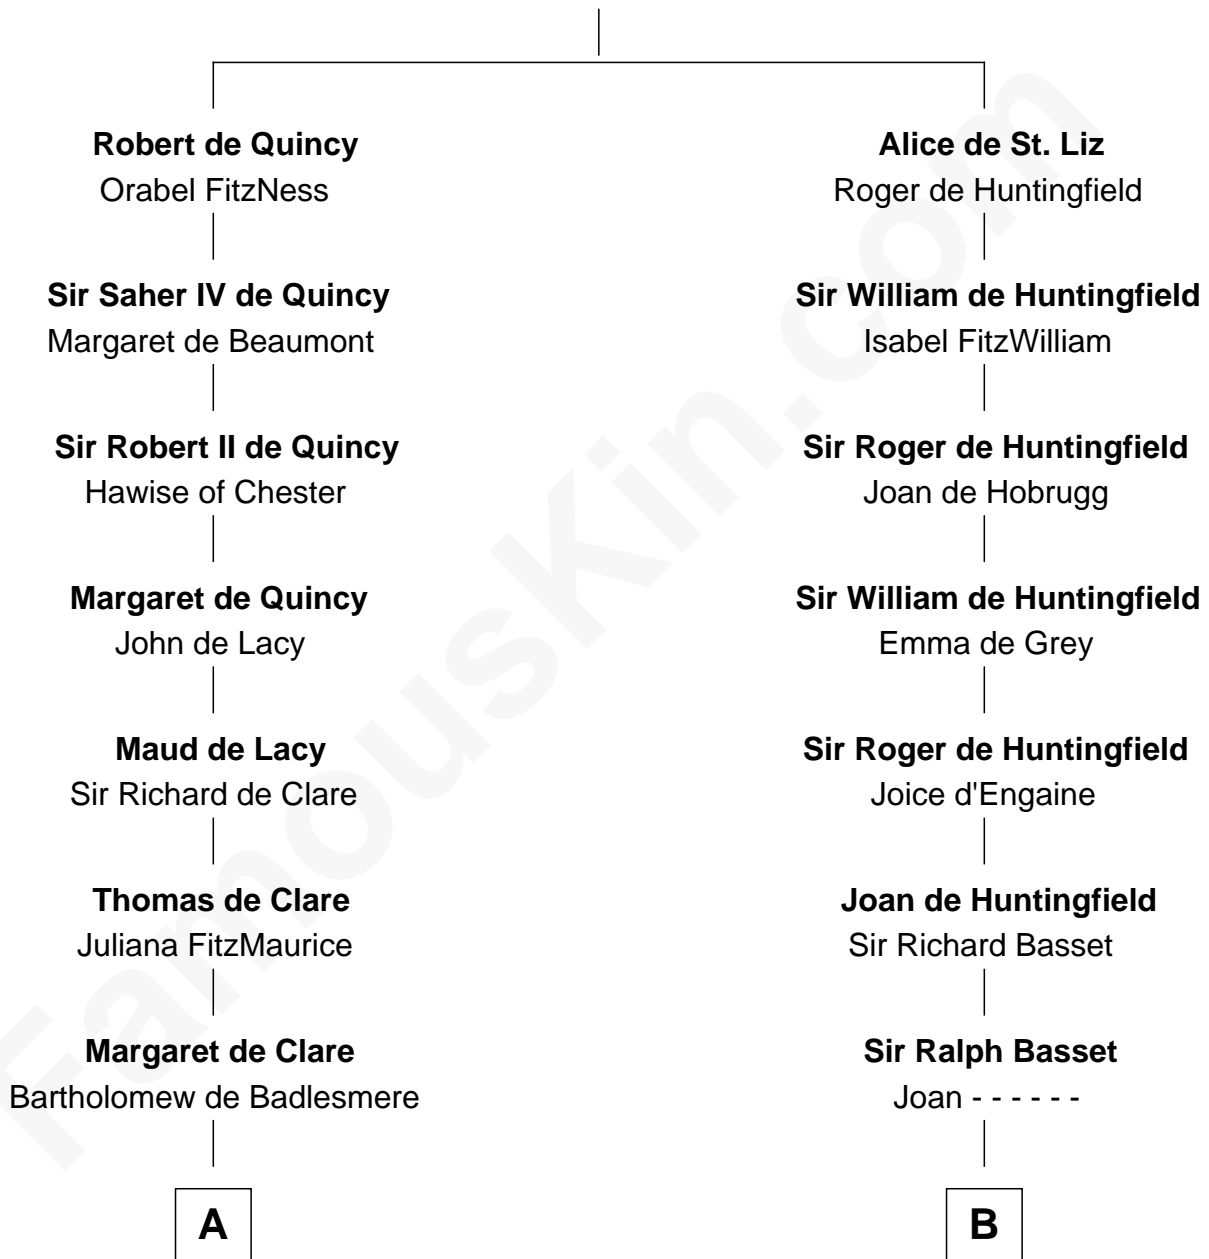

FamousKin.com

Relationship Chart of

Francis Lightfoot Lee

Signer of the Declaration of Independence

20th cousin 1 time removed of

Robert Townsend

Member of the Culper Spy Ring during the American Revolution

Saher I de Quincy

Maud de St. Liz

C

Alice Eltonhead

Henry Corbin

Laetitia Corbin

Richard Lee

Gov. Thomas Lee

Hannah Ludwell

Francis Lightfoot Lee

Signer of Declaration of Independence

D

Job Almy

Mary Unthank

Audrey Almy

James Townsend

Jacob Townsend

Phoebe Seaman

Samuel Townsend

Sarah Stoddard

Robert Townsend

Spy known as "Culper Jr."

FamousKin.com