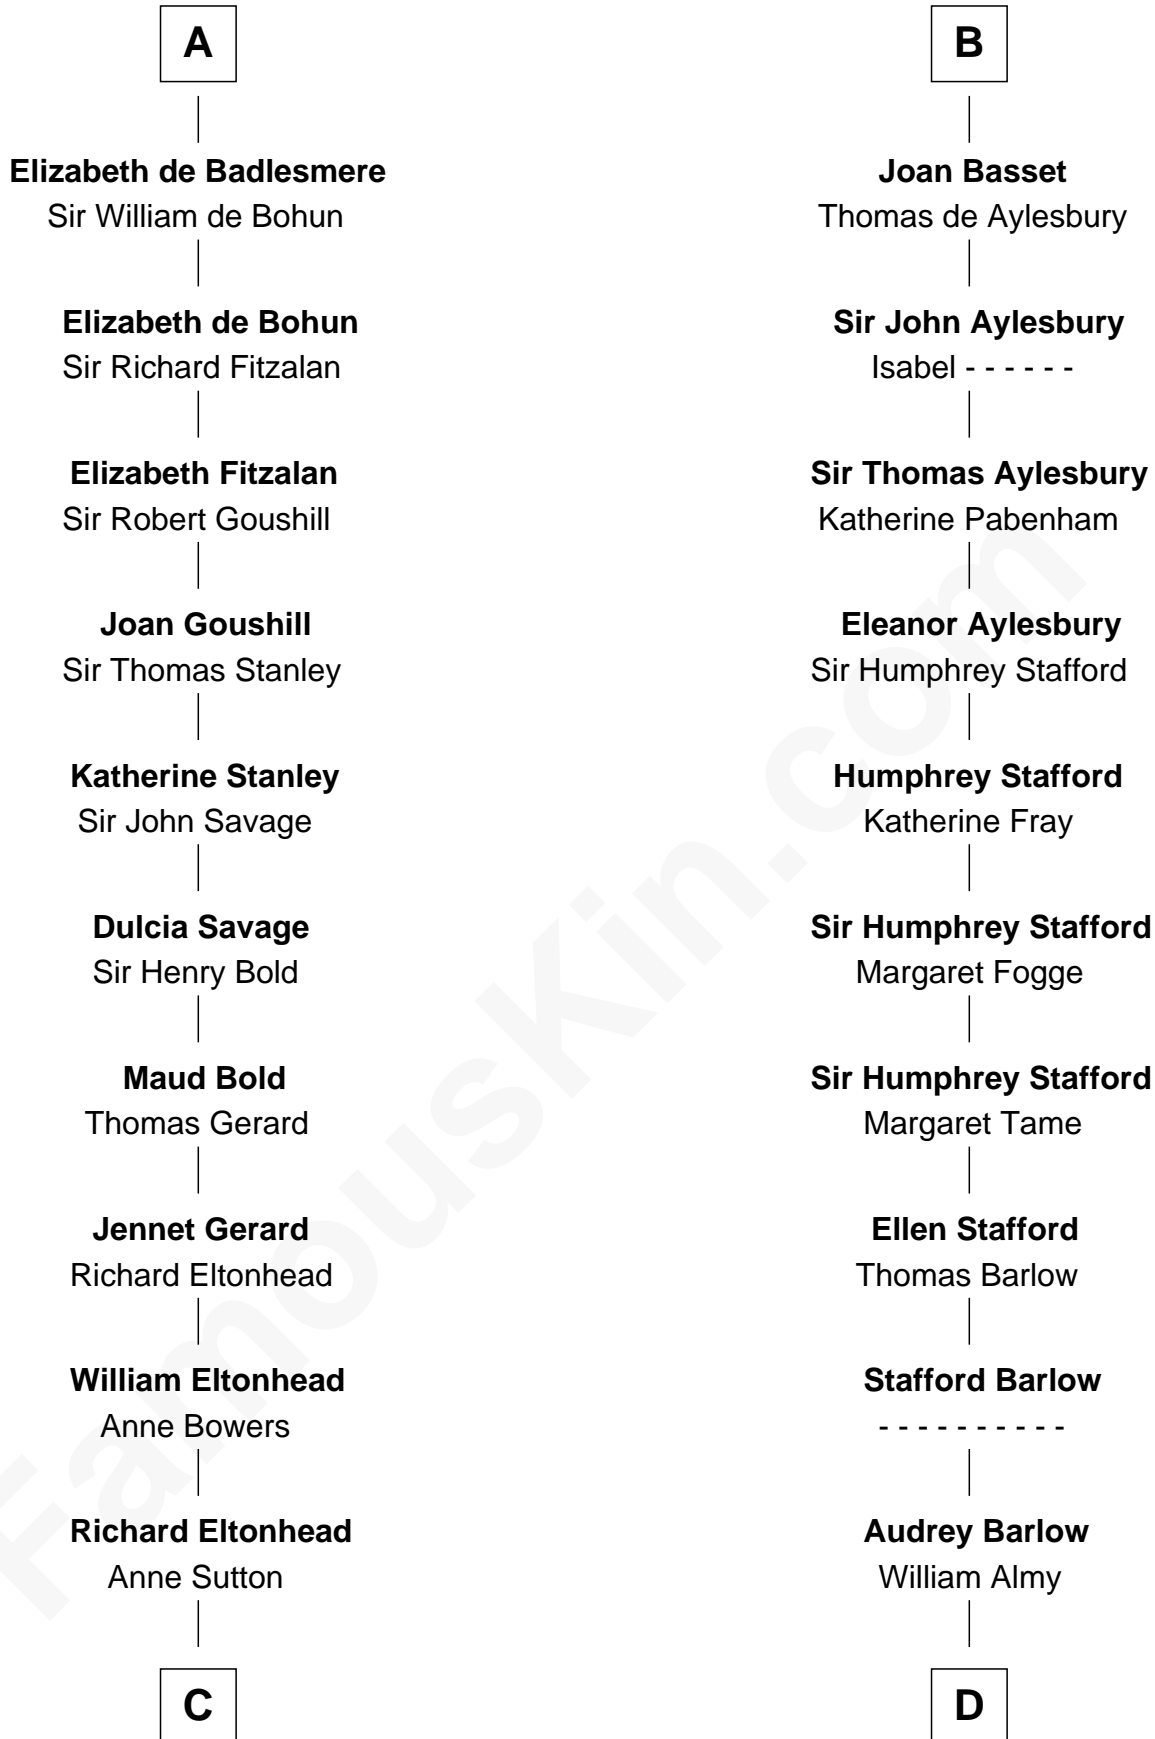

FamousKin.com

Relationship Chart of

Francis Lightfoot Lee

Signer of the Declaration of Independence

20th cousin 1 time removed of

Robert Townsend

Member of the Culper Spy Ring during the American Revolution

Saher I de Quincy

Maud de St. Liz

C

Alice Eltonhead

Henry Corbin

Laetitia Corbin

Richard Lee

Gov. Thomas Lee

Hannah Ludwell

Francis Lightfoot Lee

Signer of Declaration of Independence

D

Job Almy

Mary Unthank

Audrey Almy

James Townsend

Jacob Townsend

Phoebe Seaman

Samuel Townsend

Sarah Stoddard

Robert Townsend

Spy known as "Culper Jr."

FamousKin.com