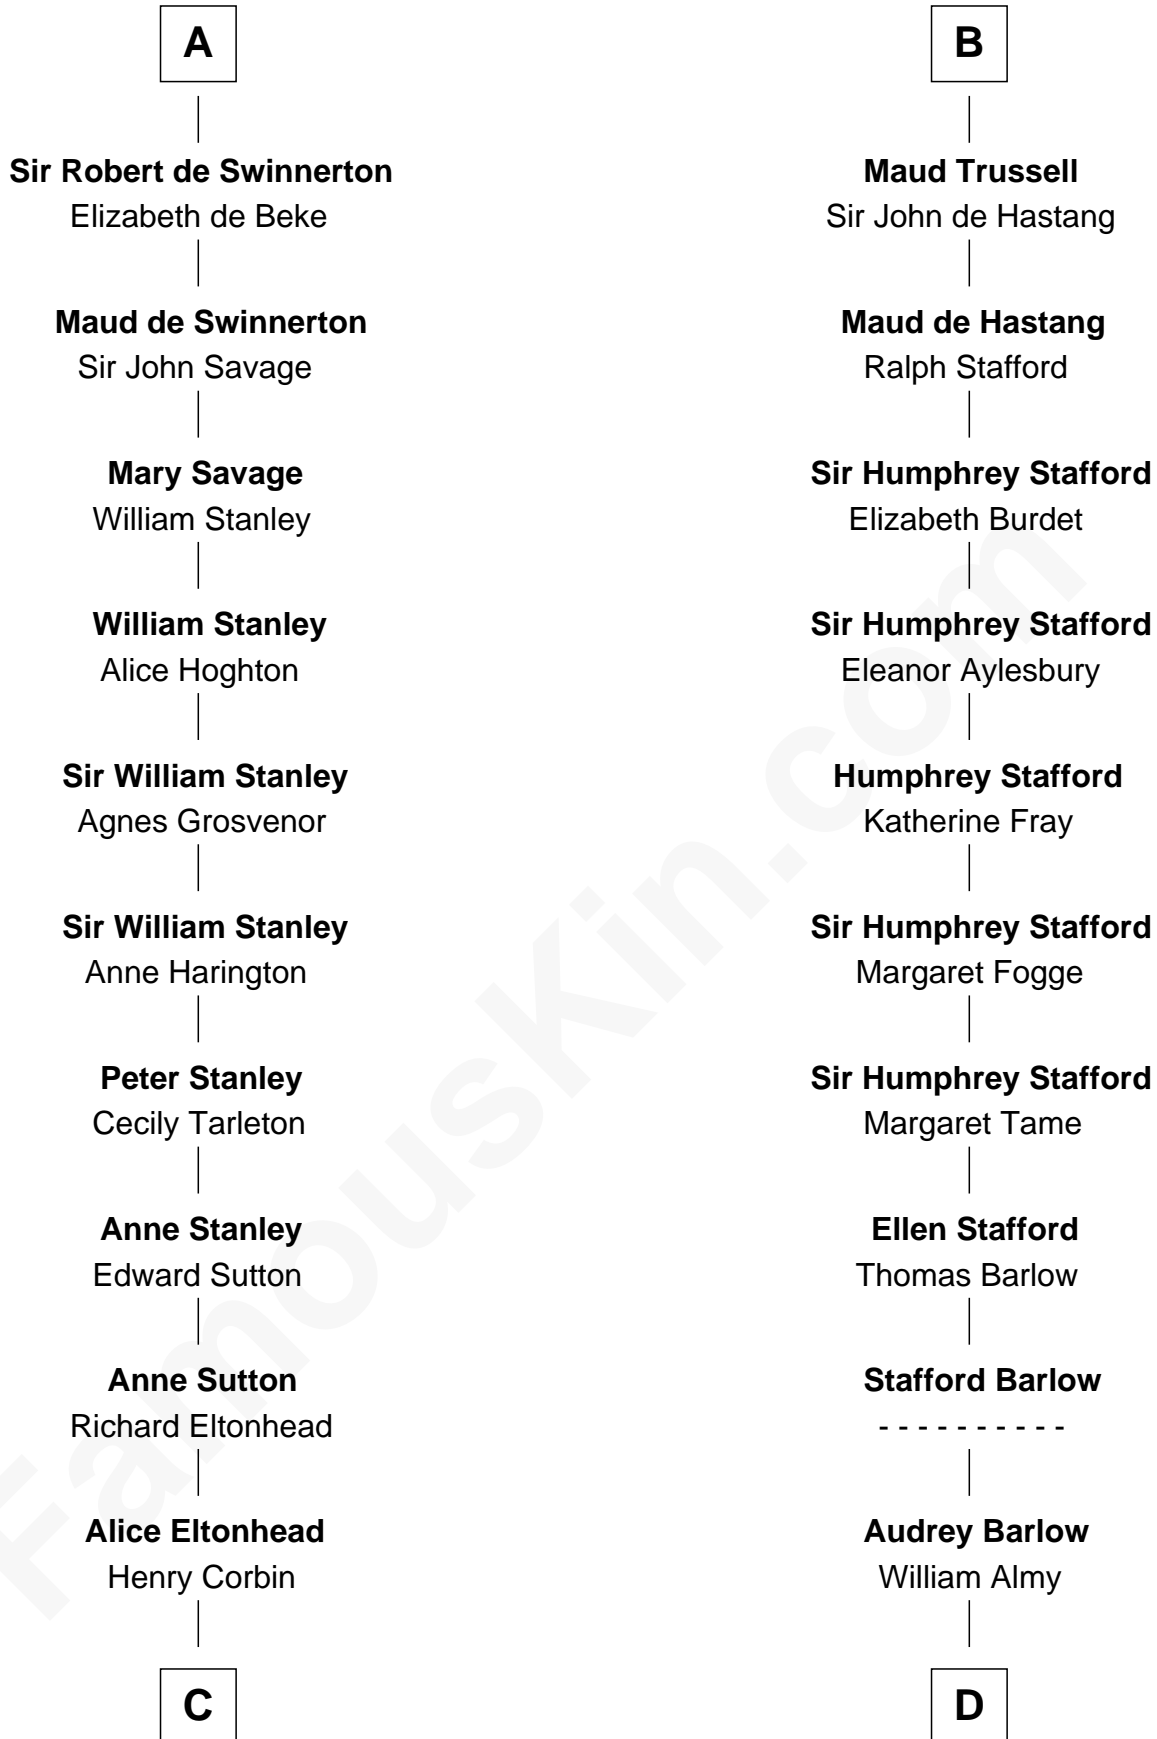

## Relationship Chart of

### Francis Lightfoot Lee

*Signer of the Declaration of Independence*

19th cousin 2 times removed of

### Robert Townsend

*Member of the Culper Spy Ring during the American Revolution*

Robert III de Vitre

-----

**C**

**Laetitia Corbin**

Richard Lee

**Gov. Thomas Lee**

Hannah Ludwell

**Francis Lightfoot Lee**

*Signer of Declaration of Independence*

**D**

**Job Almy**

Mary Unthank

**Audrey Almy**

James Townsend