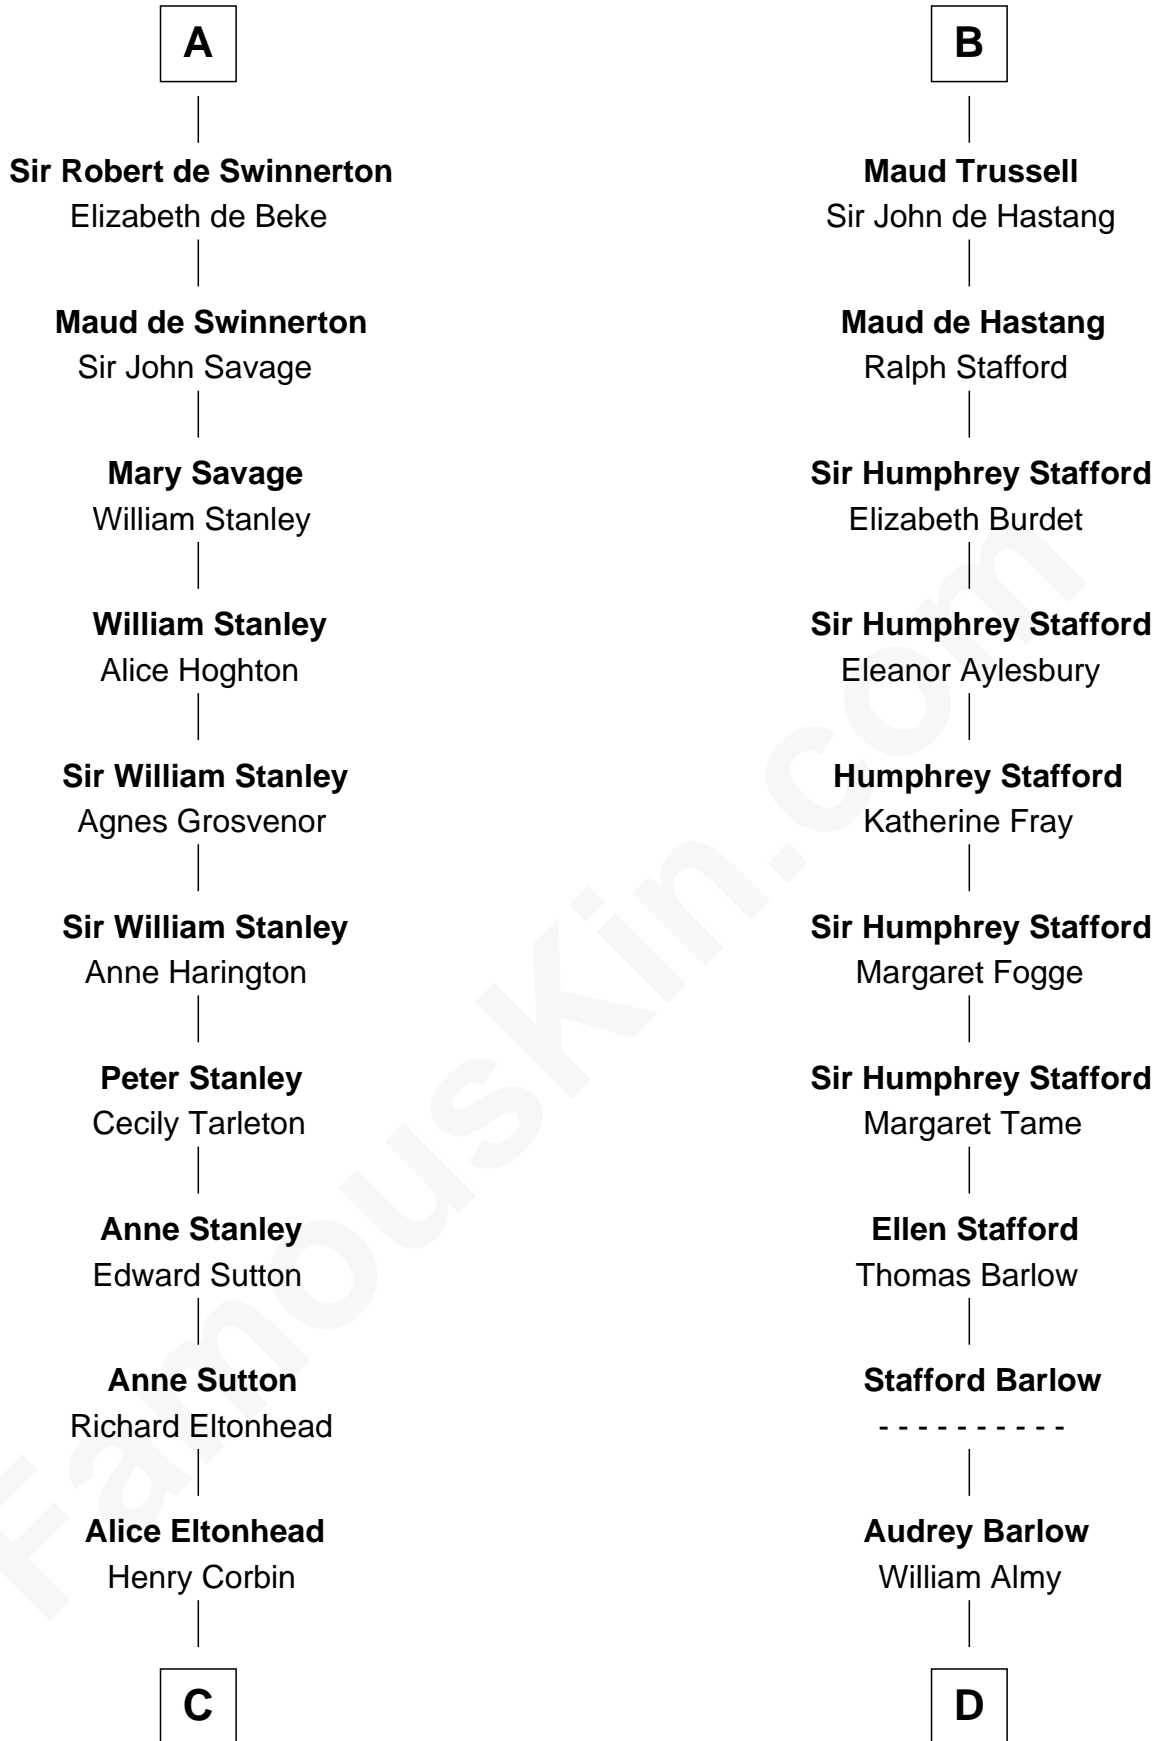

FamousKin.com

Relationship Chart of

Francis Lightfoot Lee

Signer of the Declaration of Independence

19th cousin 2 times removed of

Robert Townsend

Member of the Culper Spy Ring during the American Revolution

C

Laetitia Corbin

Richard Lee

Gov. Thomas Lee

Hannah Ludwell

Francis Lightfoot Lee

Signer of Declaration of Independence

D

Job Almy

Mary Unthank

Audrey Almy

James Townsend

Jacob Townsend

Phoebe Seaman

Samuel Townsend

Sarah Stoddard