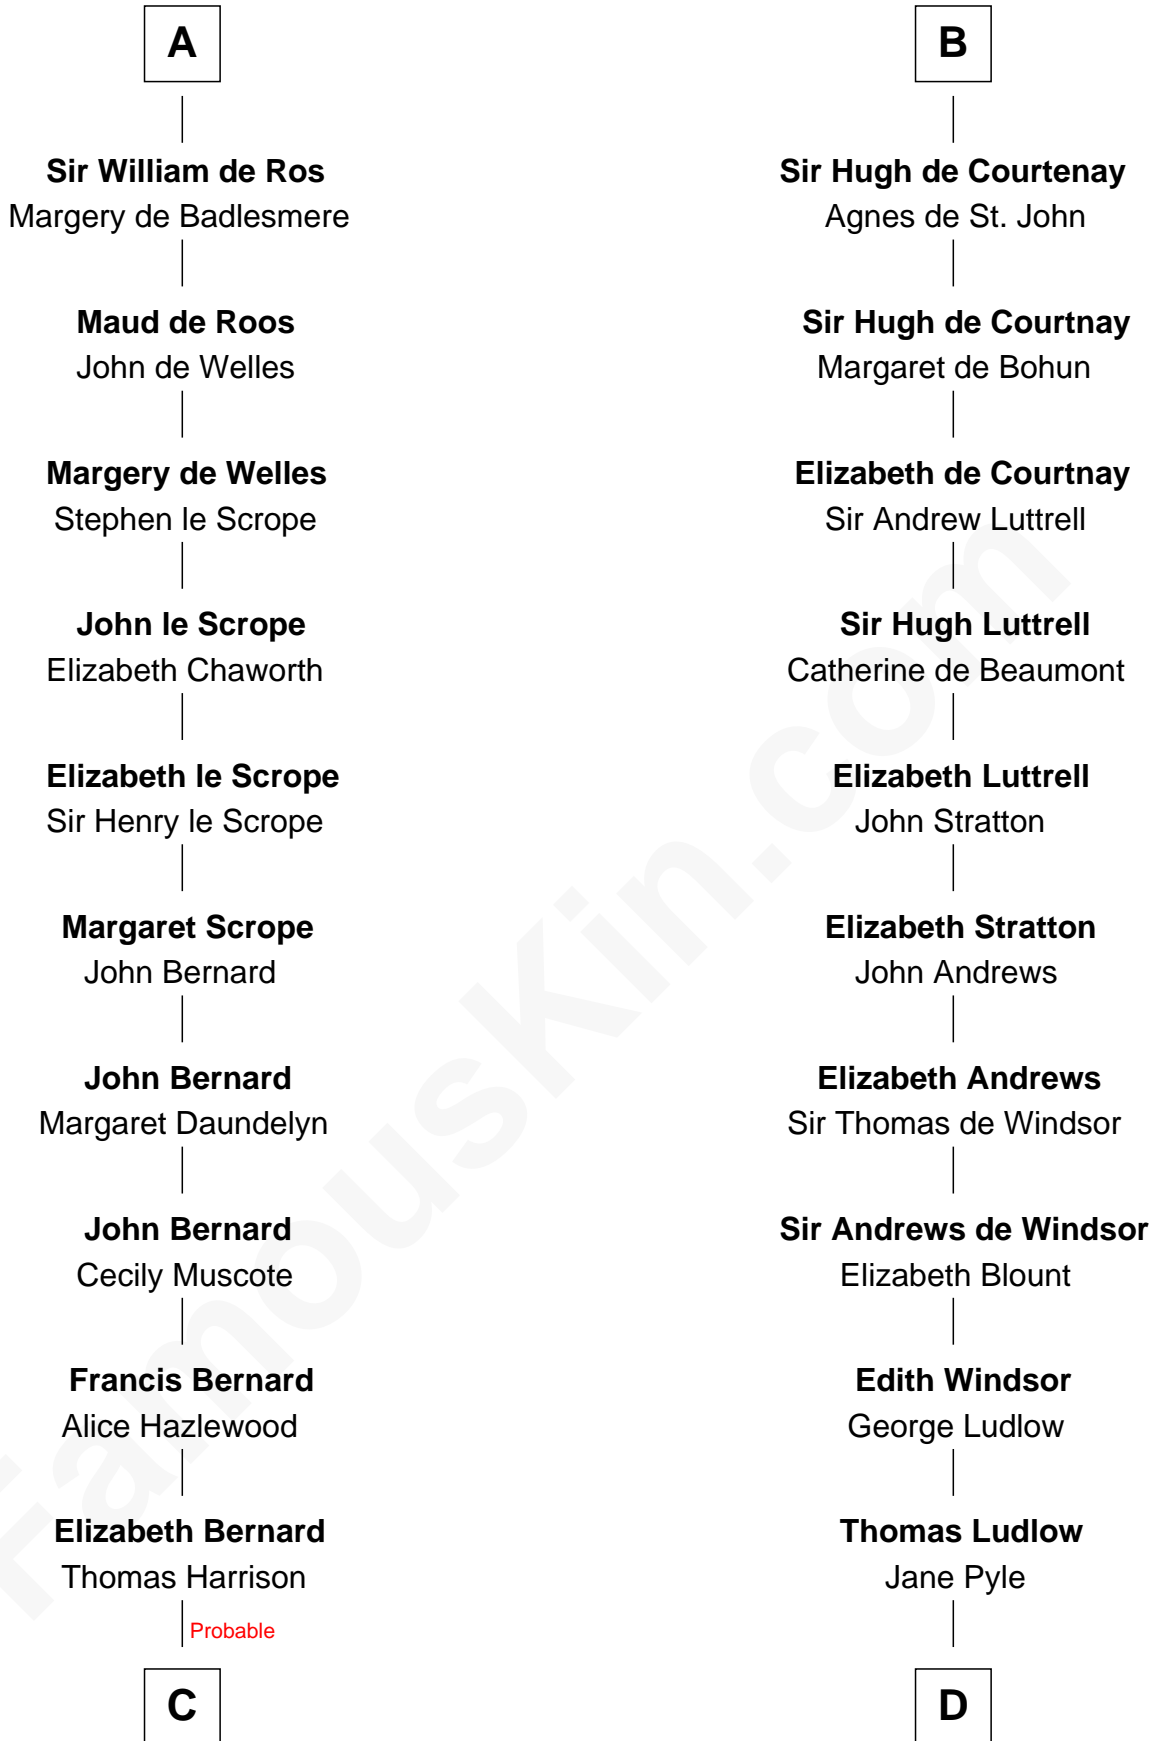

## Relationship Chart of

### Francis Lightfoot Lee

Signer of the Declaration of Independence

21st cousin of

**Caleb Brewster**

Member of the Culper Spy Ring during the American Revolution

Norman Ranulf

**C**

**Benjamin Harrison**

Mary - - - - -

**Benjamin Harrison**

Hannah Churchill

**Hannah Harrison**

Philip Ludwell

**Hannah Ludwell**

Gov. Thomas Lee

**Francis Lightfoot Lee**