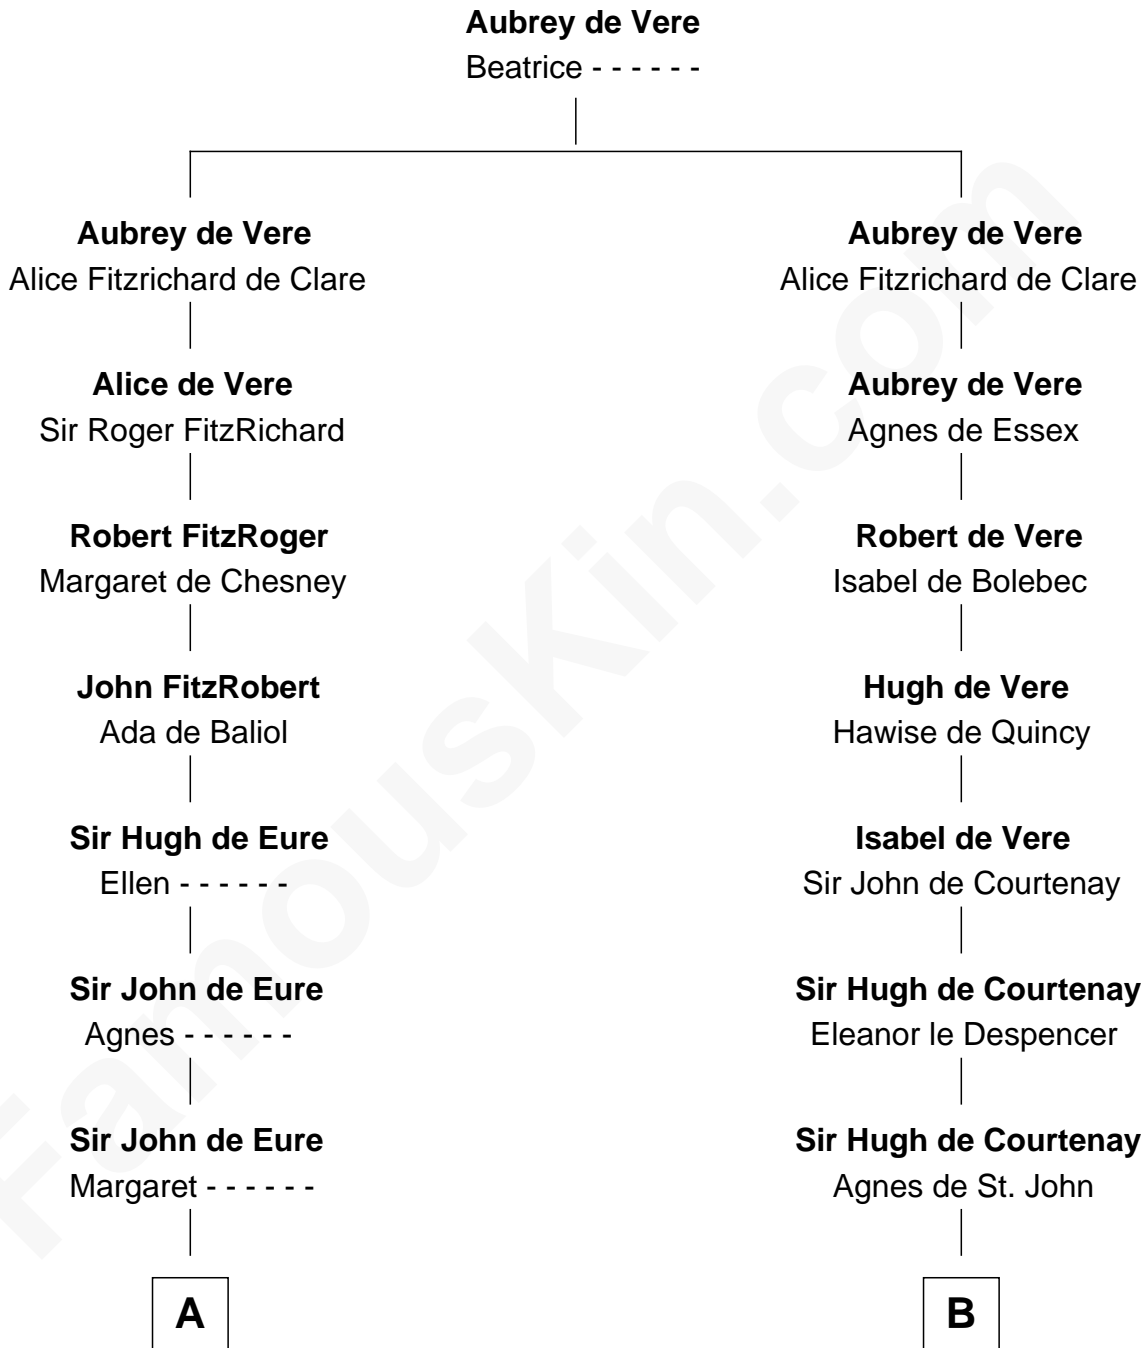

## Relationship Chart of

### Francis Lightfoot Lee

Signer of the Declaration of Independence

20th cousin 1 time removed of

**Caleb Brewster**

Member of the Culper Spy Ring during the American Revolution

**C**

**Winifred Grosvenor**

Thomas Corbin

**Henry Corbin**

Alice Eltonhead

**Laetitia Corbin**

Richard Lee

**Gov. Thomas Lee**

Hannah Ludwell

**Francis Lightfoot Lee**

**Caleb Brewster**

*Member of the Culper Spy Ring*