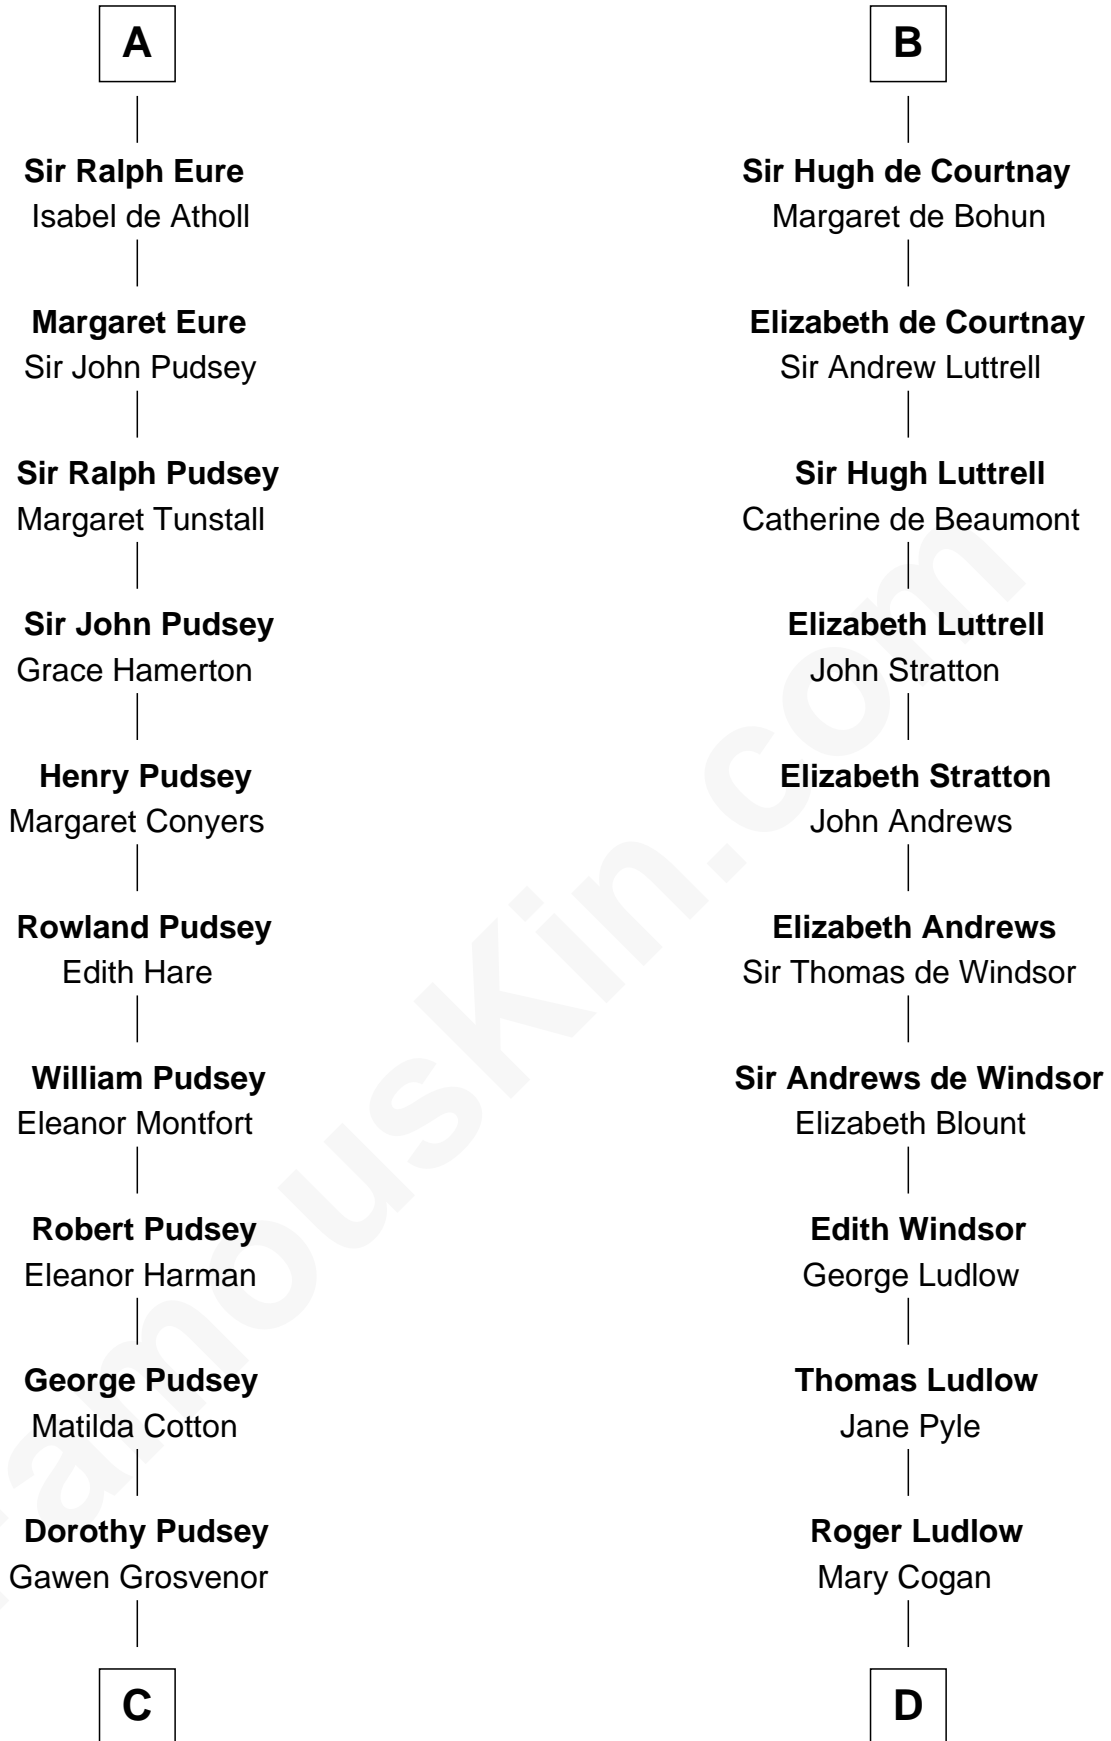

## Relationship Chart of

### Francis Lightfoot Lee

Signer of the Declaration of Independence

20th cousin 1 time removed of

**Caleb Brewster**

Member of the Culper Spy Ring during the American Revolution

**C**

**Winifred Grosvenor**

Thomas Corbin

**Henry Corbin**

Alice Eltonhead

**Laetitia Corbin**

Richard Lee

**Gov. Thomas Lee**

Hannah Ludwell

**Francis Lightfoot Lee**