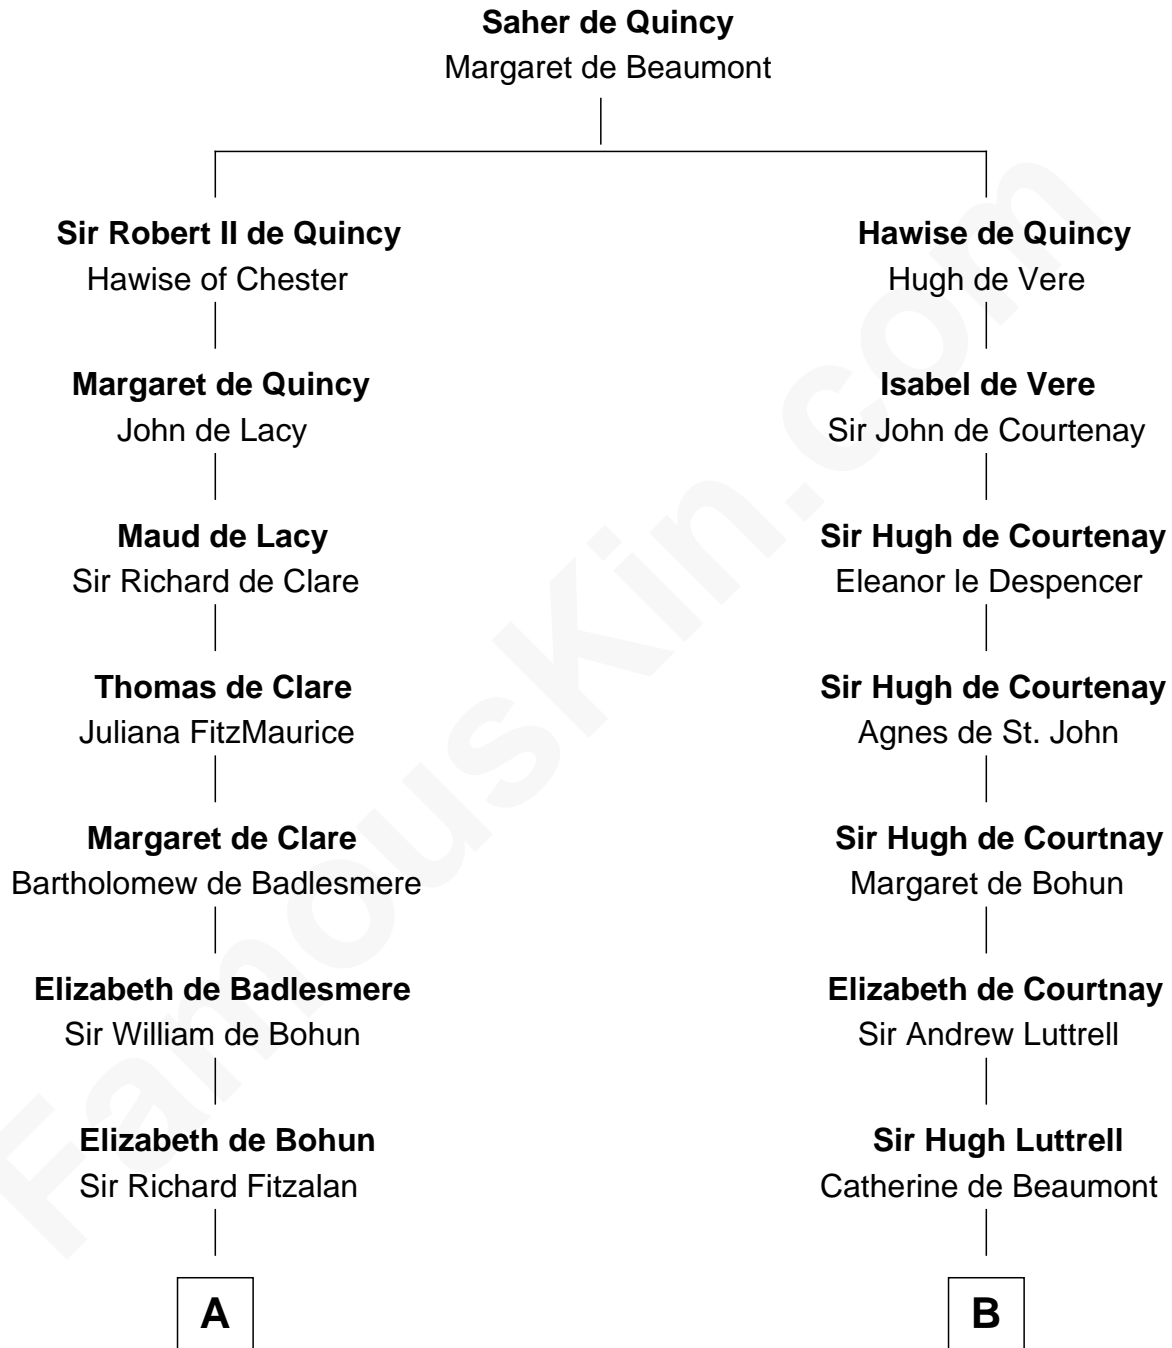

## Relationship Chart of

### Francis Lightfoot Lee

Signer of the Declaration of Independence

17th cousin 1 time removed of

**Caleb Brewster**

Member of the Culper Spy Ring during the American Revolution

**A**

**Elizabeth Fitzalan**  
Sir Robert Goushill

**Joan Goushill**  
Sir Thomas Stanley

**Katherine Stanley**  
Sir John Savage

**Dulcia Savage**  
Sir Henry Bold

**Maud Bold**  
Thomas Gerard

**Jennet Gerard**  
Richard Eltonhead

**William Eltonhead**  
Anne Bowers