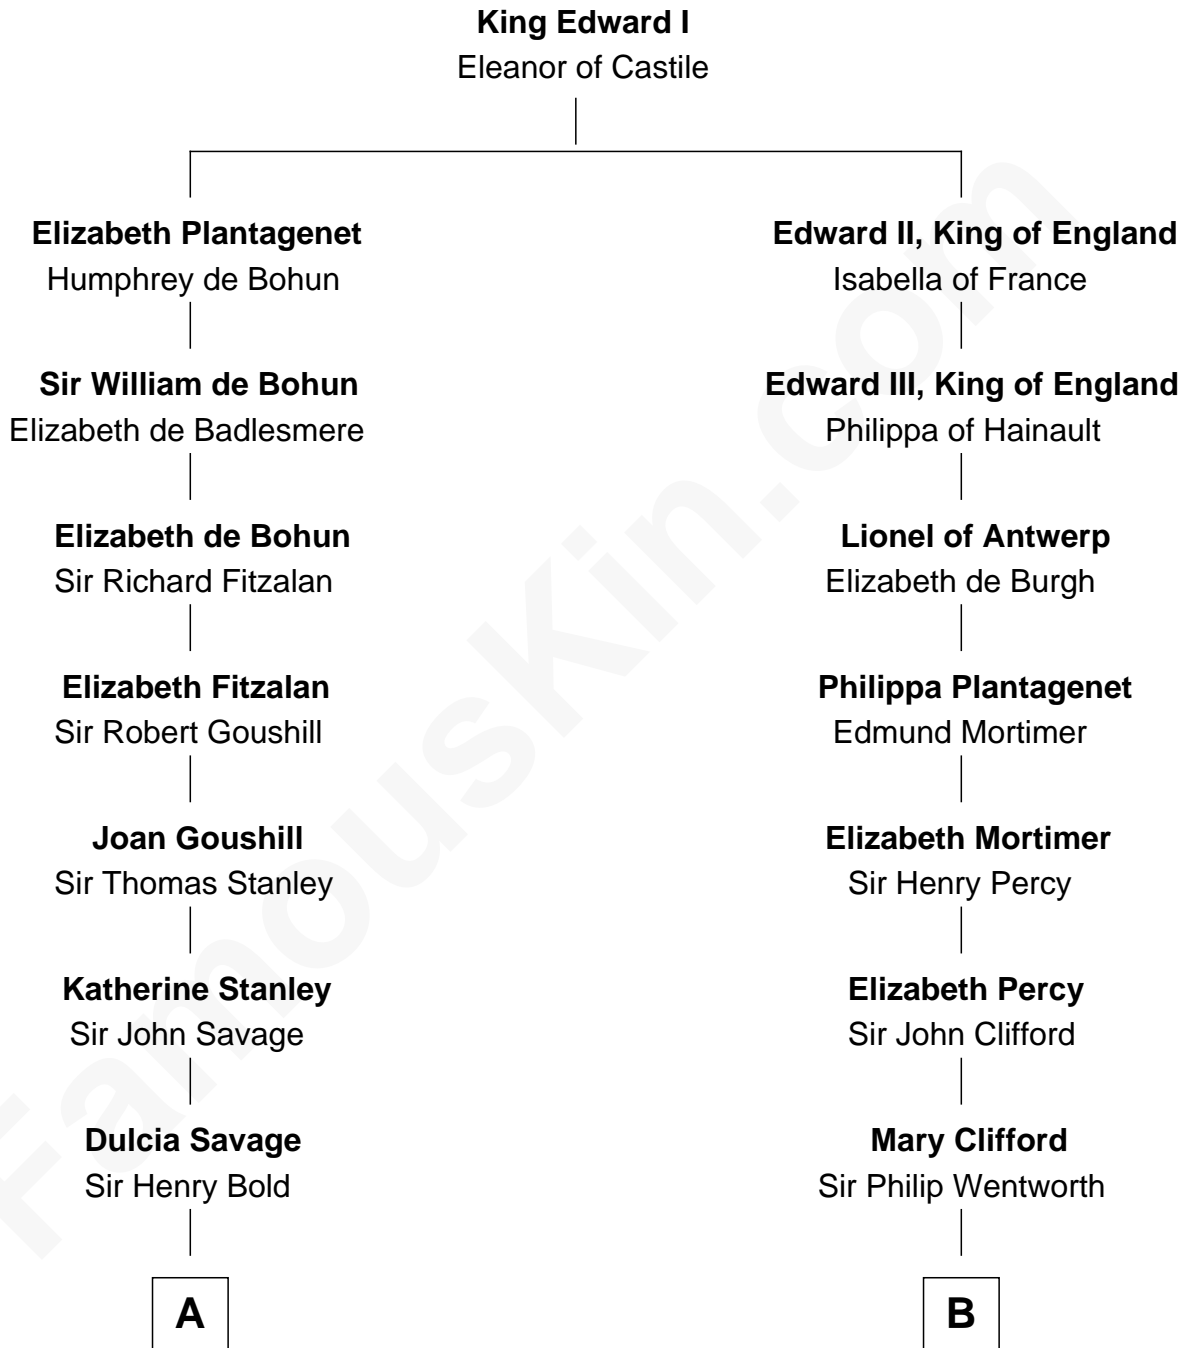

FamousKin.com

Relationship Chart of

Francis Lightfoot Lee

Signer of the Declaration of Independence

14th cousin 1 time removed of

Caesar Rodney

Signer of the Declaration of Independence

A

Maud Bold
Thomas Gerard

Jennet Gerard
Richard Eltonhead

William Eltonhead
Anne Bowers

Richard Eltonhead
Anne Sutton

Alice Eltonhead
Henry Corbin

Laetitia Corbin
Richard Lee

Gov. Thomas Lee
Hannah Ludwell

Francis Lightfoot Lee
Signer of Declaration of Independence