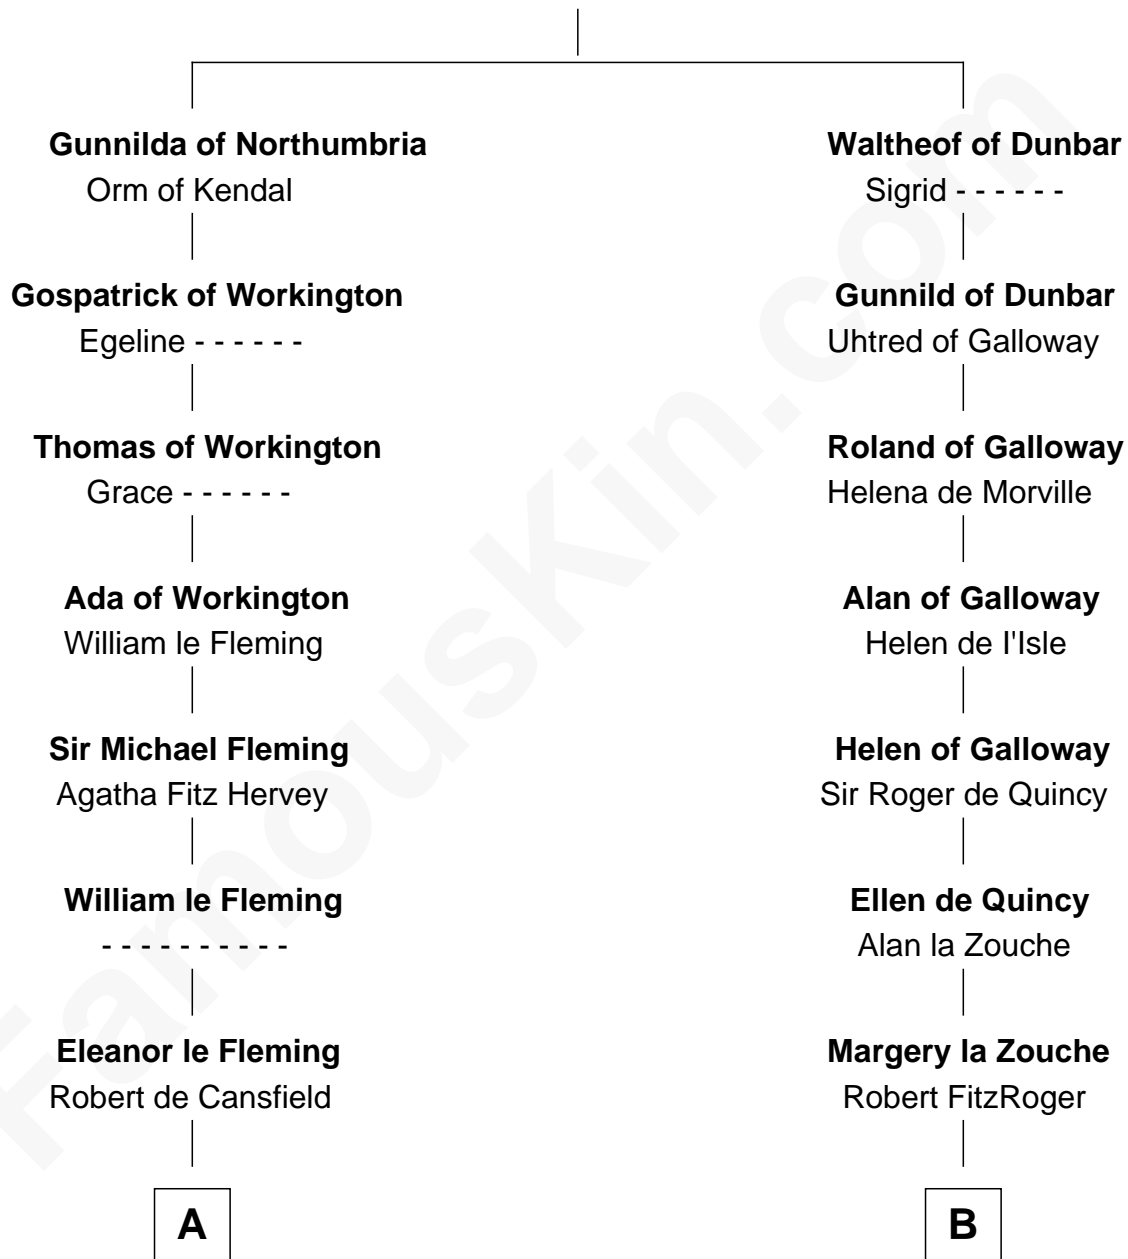

## Relationship Chart of

### Francis Lightfoot Lee

*Signer of the Declaration of Independence*

21st cousin of

### Caesar Rodney

*Signer of the Declaration of Independence*

### Gospatric I of Northumbria

**C**

**Anne Sutton**  
Richard Eltonhead

**Alice Eltonhead**  
Henry Corbin

**Laetitia Corbin**  
Richard Lee

**Gov. Thomas Lee**  
Hannah Ludwell

**Francis Lightfoot Lee**

*Signer of Declaration of Independence*