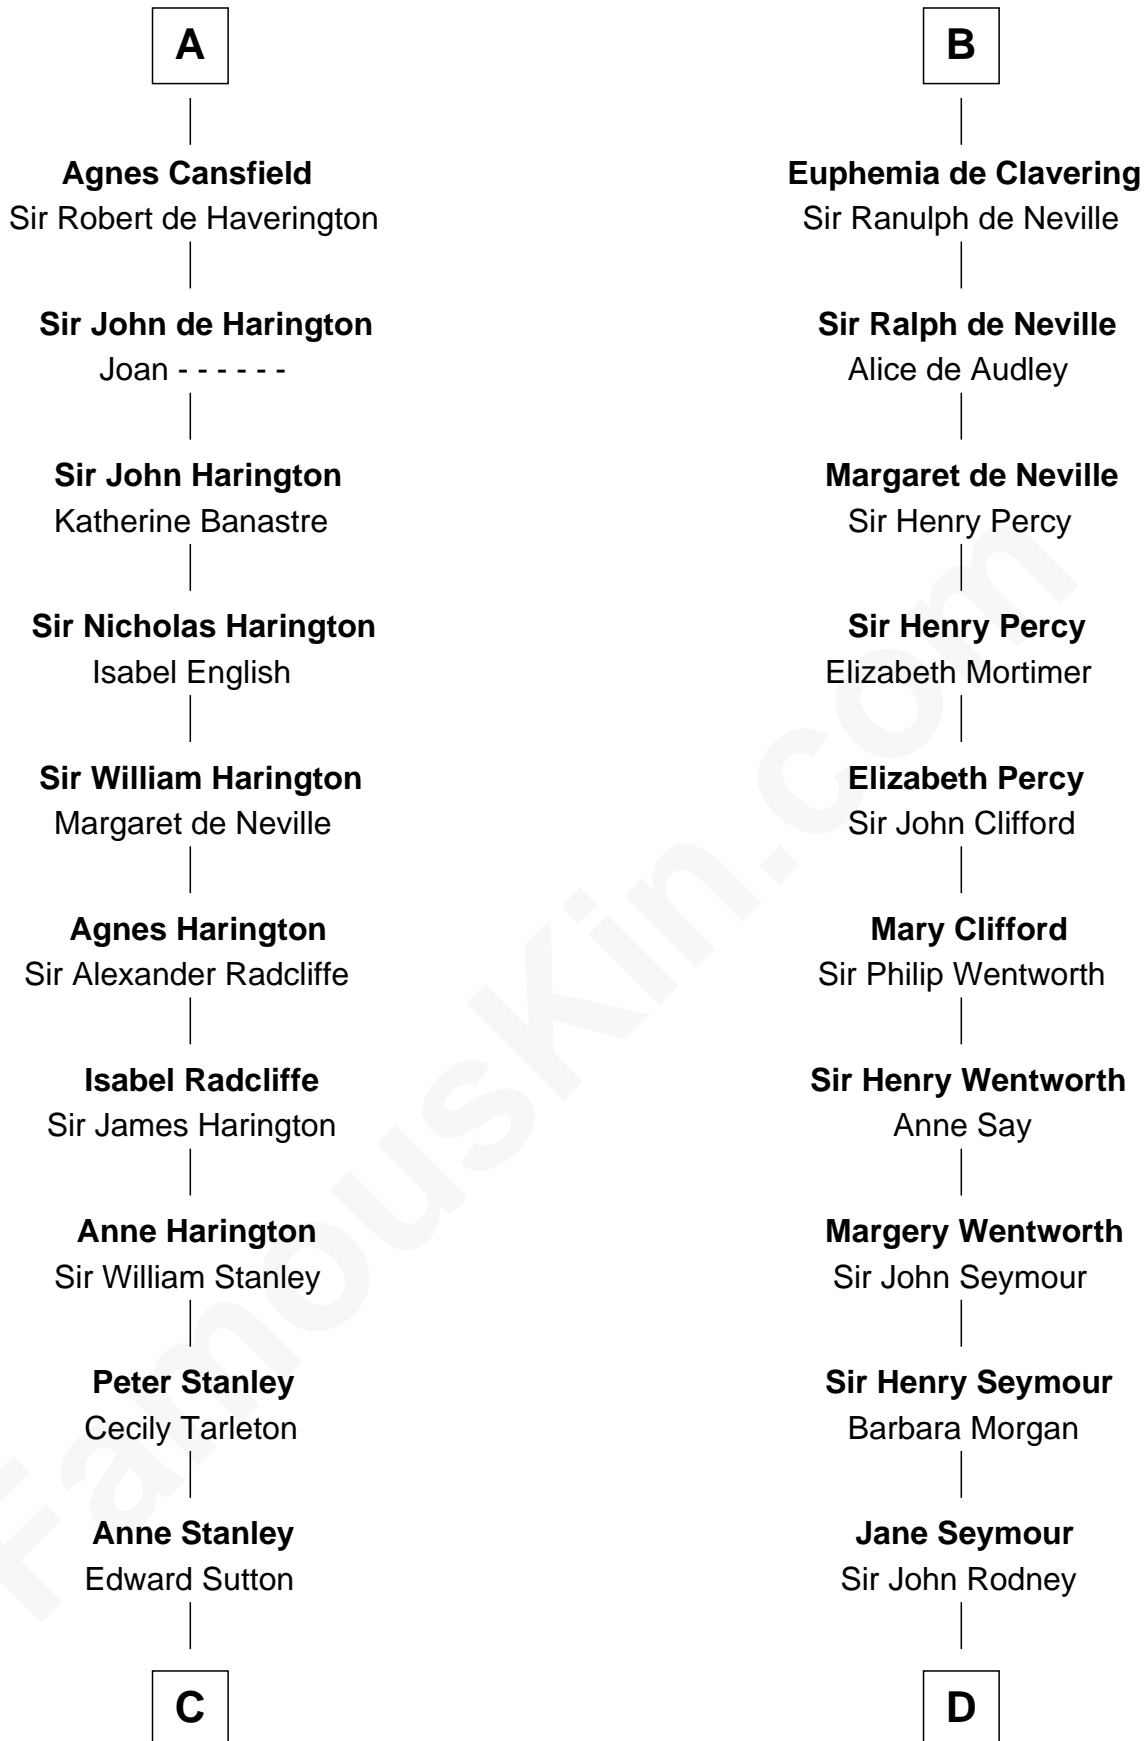

## Relationship Chart of

### Francis Lightfoot Lee

*Signer of the Declaration of Independence*

21st cousin of

### Caesar Rodney

*Signer of the Declaration of Independence*

### Gospatric I of Northumbria

**C**

**Anne Sutton**  
Richard Eltonhead

**Alice Eltonhead**  
Henry Corbin

**Laetitia Corbin**  
Richard Lee

**Gov. Thomas Lee**  
Hannah Ludwell

**Francis Lightfoot Lee**

*Signer of Declaration of Independence*