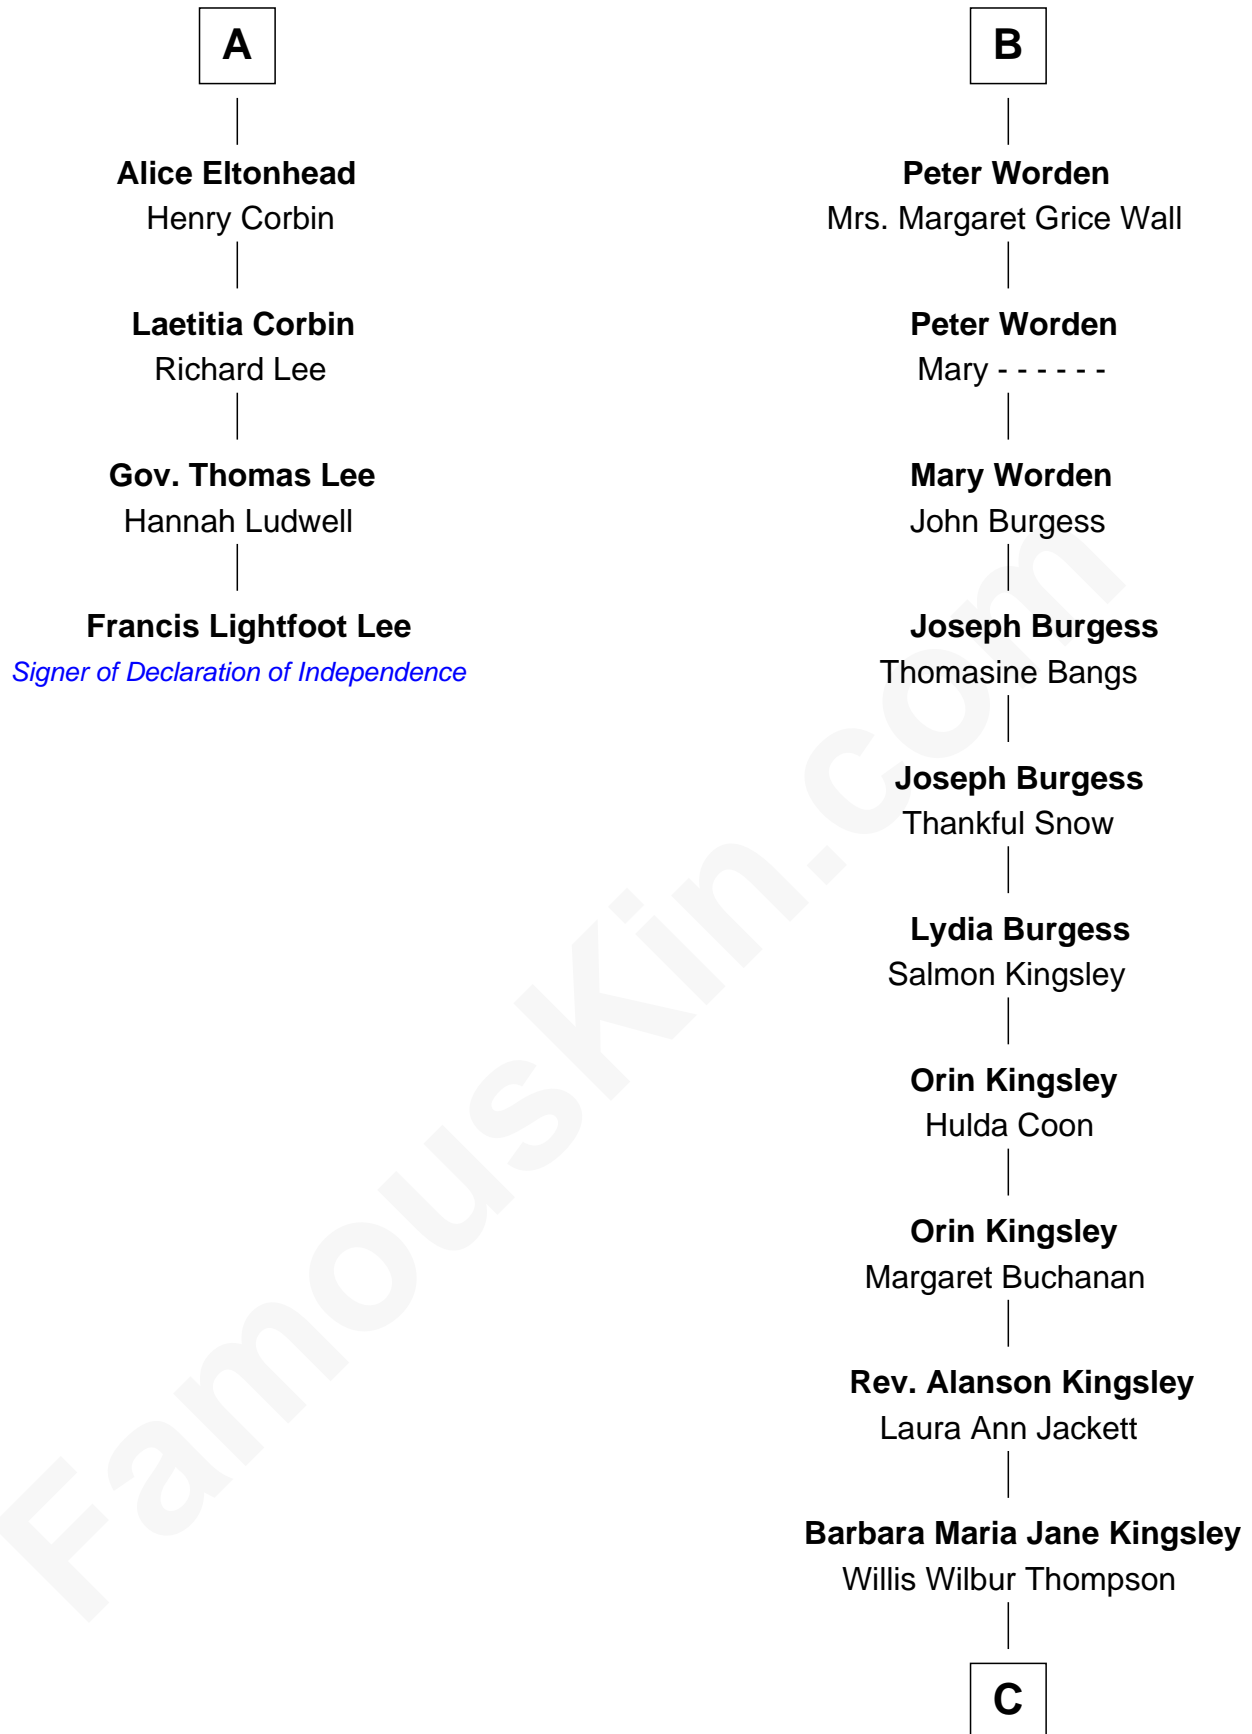

## Relationship Chart of

### Francis Lightfoot Lee

*Signer of the Declaration of Independence*

10th cousin 10 times removed of

**Taylor Swift**

*Singer and Songwriter*

**Sir Nicholas Harington**

Isabel English

**C**

—  
**Bernice Maude Thompson**

Archie Dean Swift

—  
**Archie Dean Swift**

Rose Baldi Douglas

—  
**Scott Kingsley Swift**

Andrea G. Finlay

—  
**Taylor Swift**

*Singer and Songwriter*