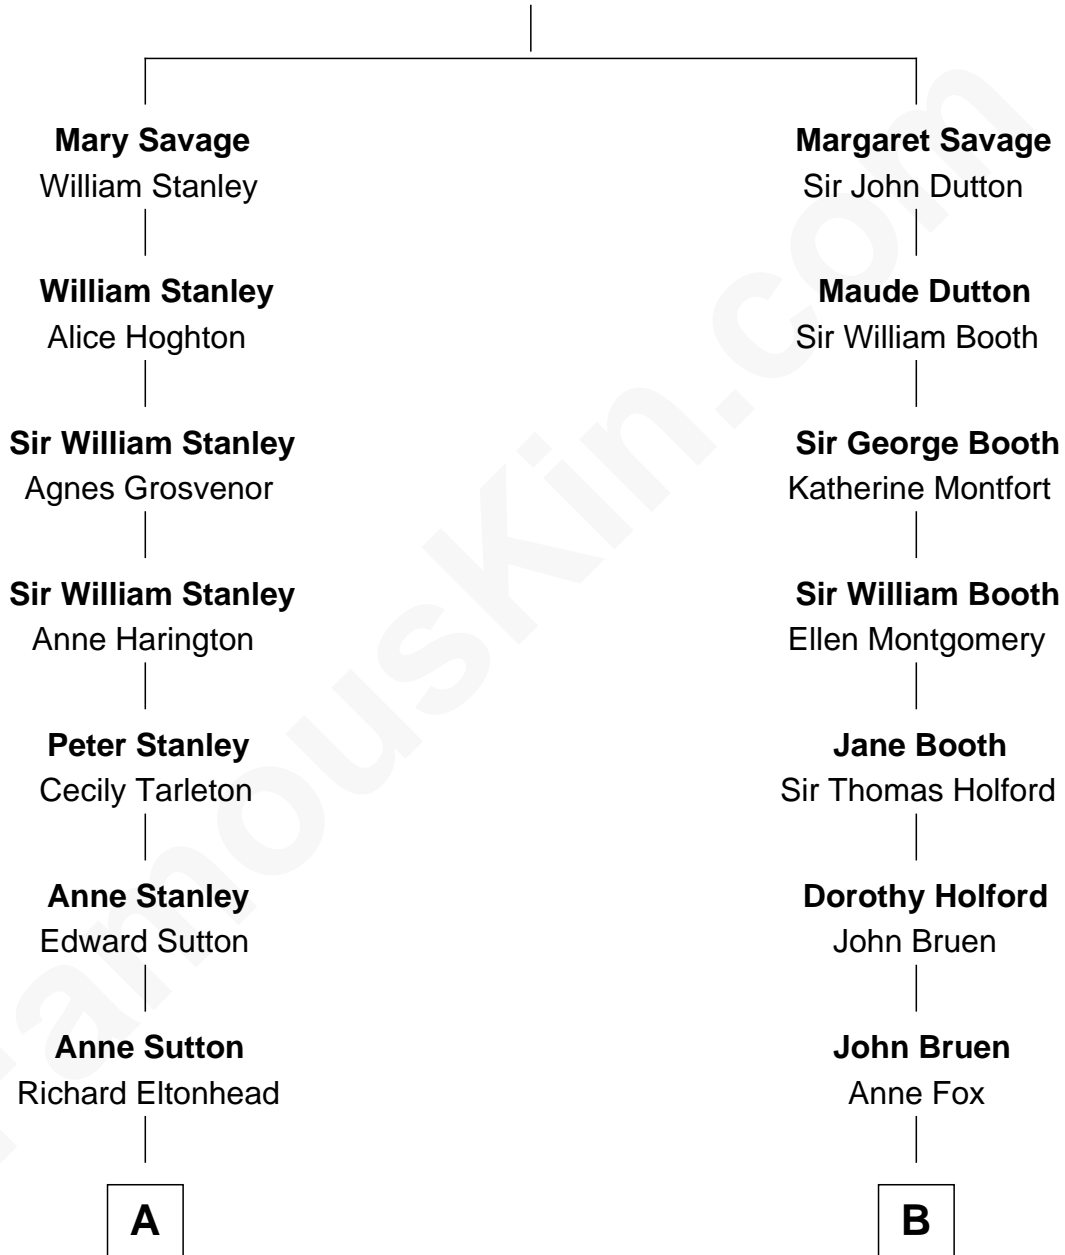

## Relationship Chart of

### Francis Lightfoot Lee

*Signer of the Declaration of Independence*

10th cousin 8 times removed of

**Christopher Reeve**  
*Movie Actor*

**Sir John Savage**  
Maud de Swinnerton

C

Franklin D'Olier Reeve

Barbara Pitney Lamb