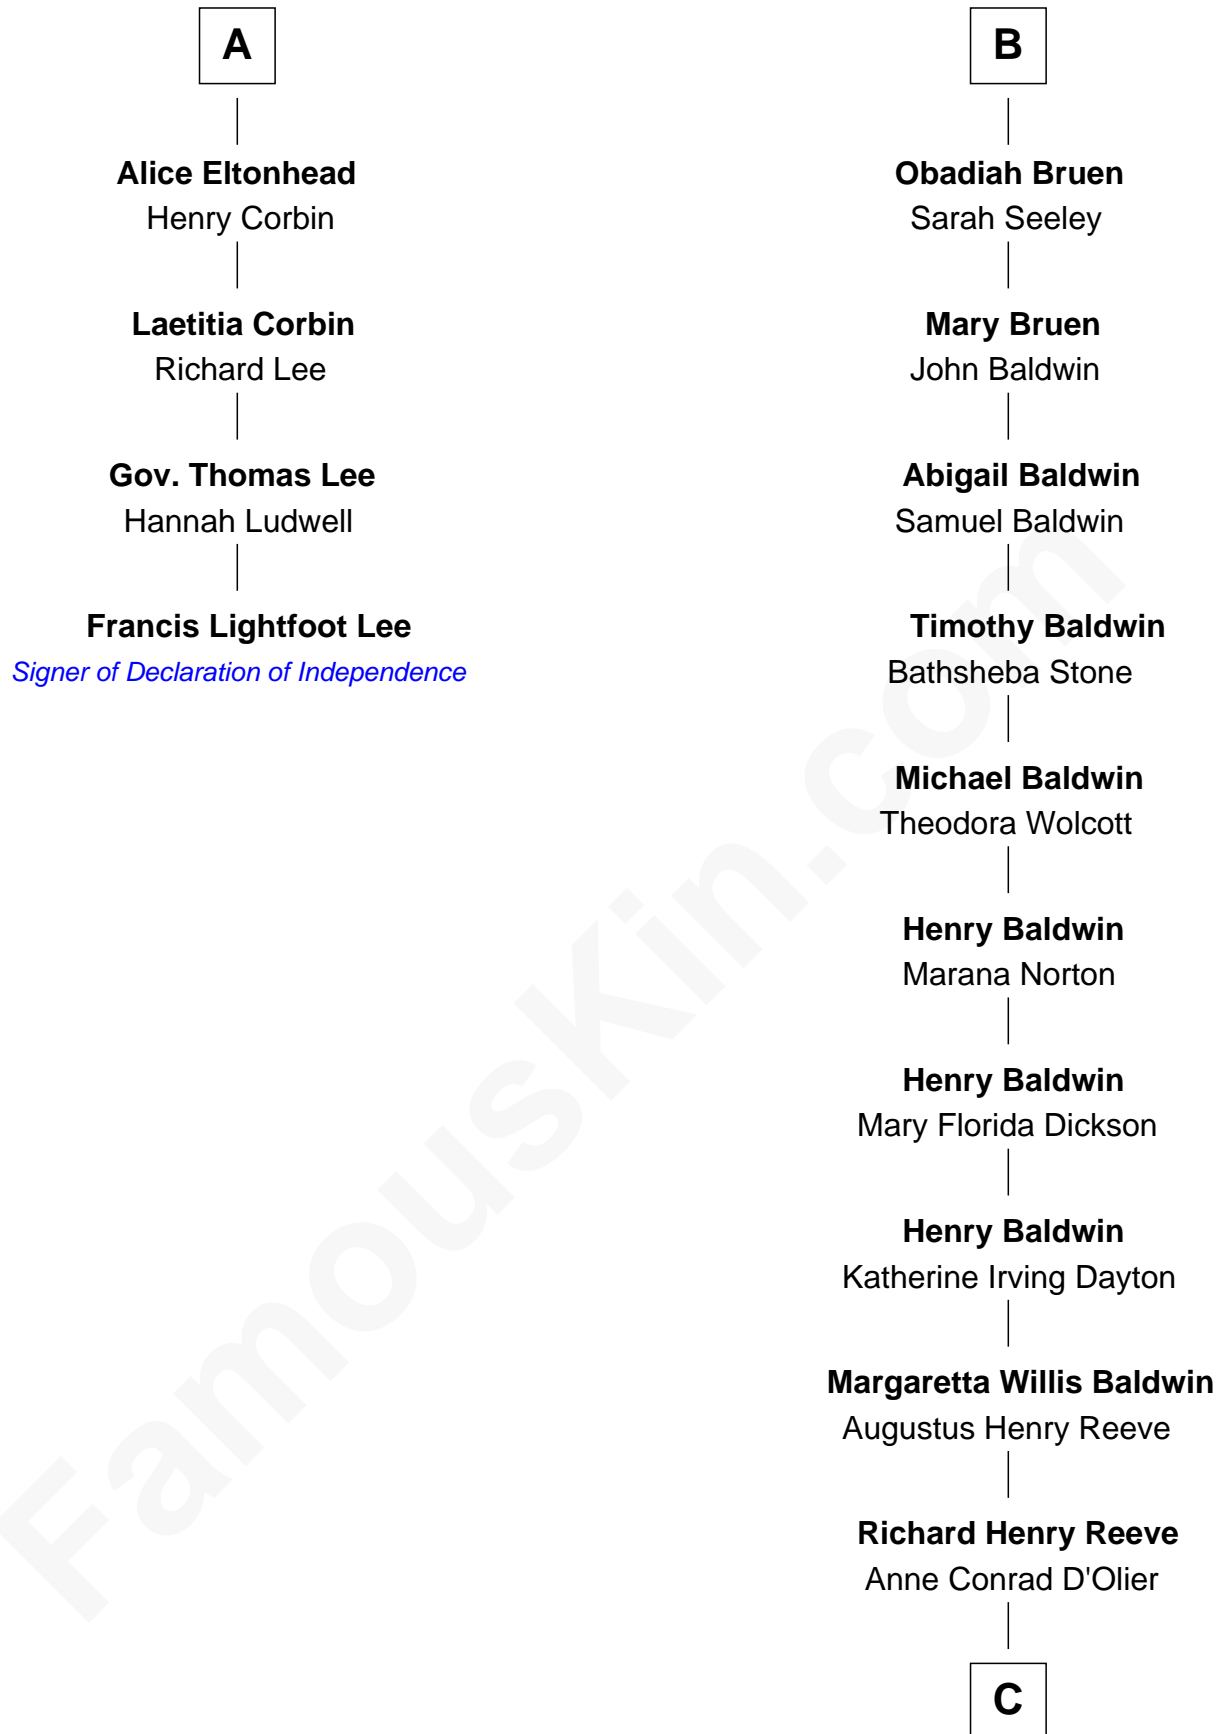

## Relationship Chart of

### Francis Lightfoot Lee

*Signer of the Declaration of Independence*

10th cousin 8 times removed of

**Christopher Reeve**  
*Movie Actor*

**Sir John Savage**  
Maud de Swinnerton

C

Franklin D'Olier Reeve

Barbara Pitney Lamb