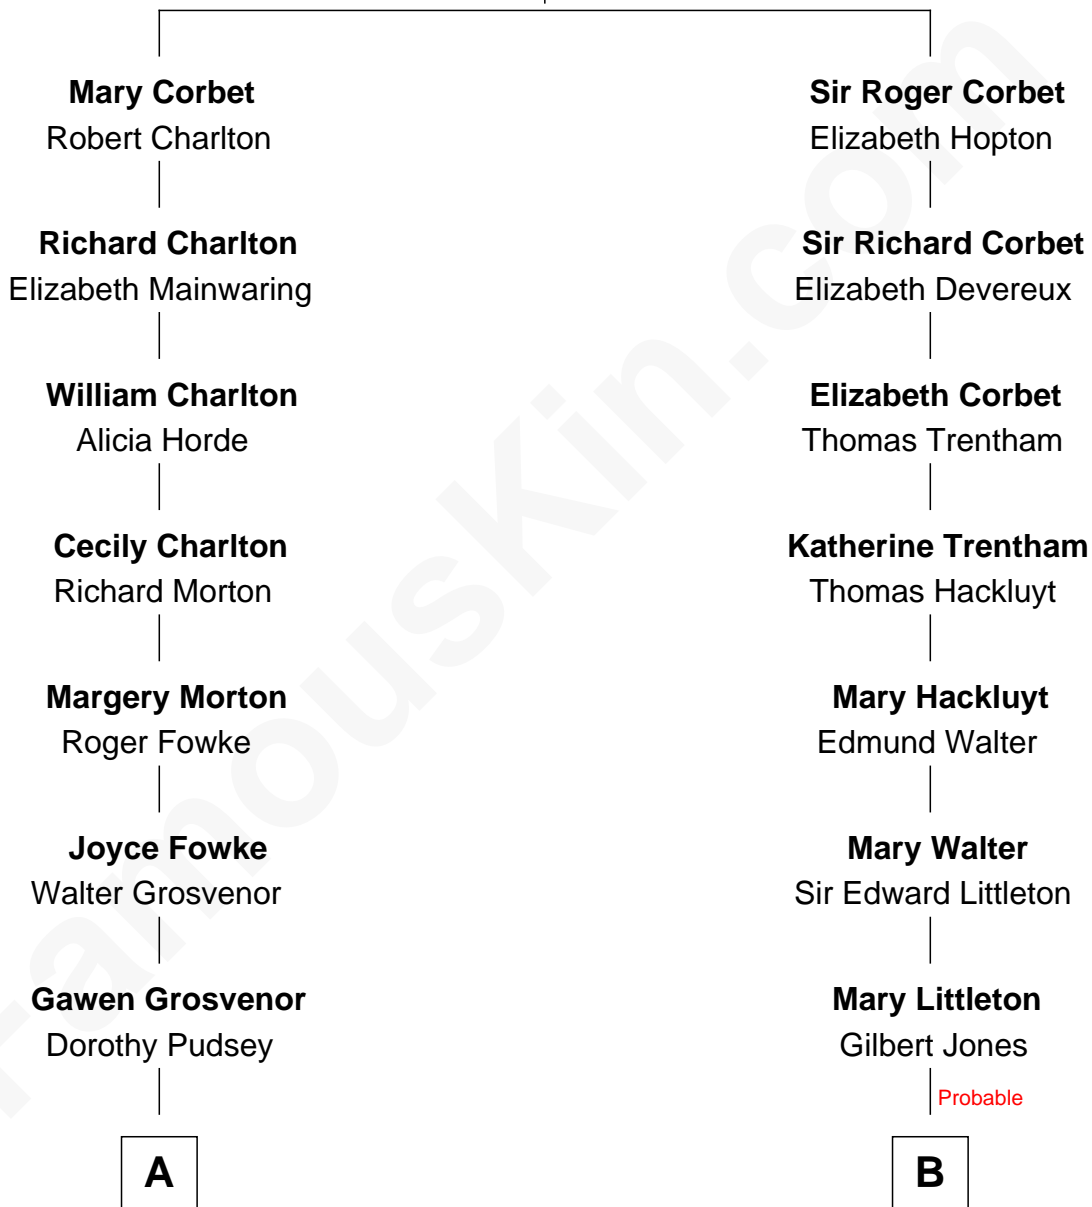

FamousKin.com

Relationship Chart of

Francis Lightfoot Lee

Signer of the Declaration of Independence

11th cousin 6 times removed of

Christopher Reeve

Movie Actor

Sir Robert Corbet

Margaret - - - - -

Christopher Reeve photo by [Jbfrankel](#) [\(CC BY-SA 3.0\)](#)