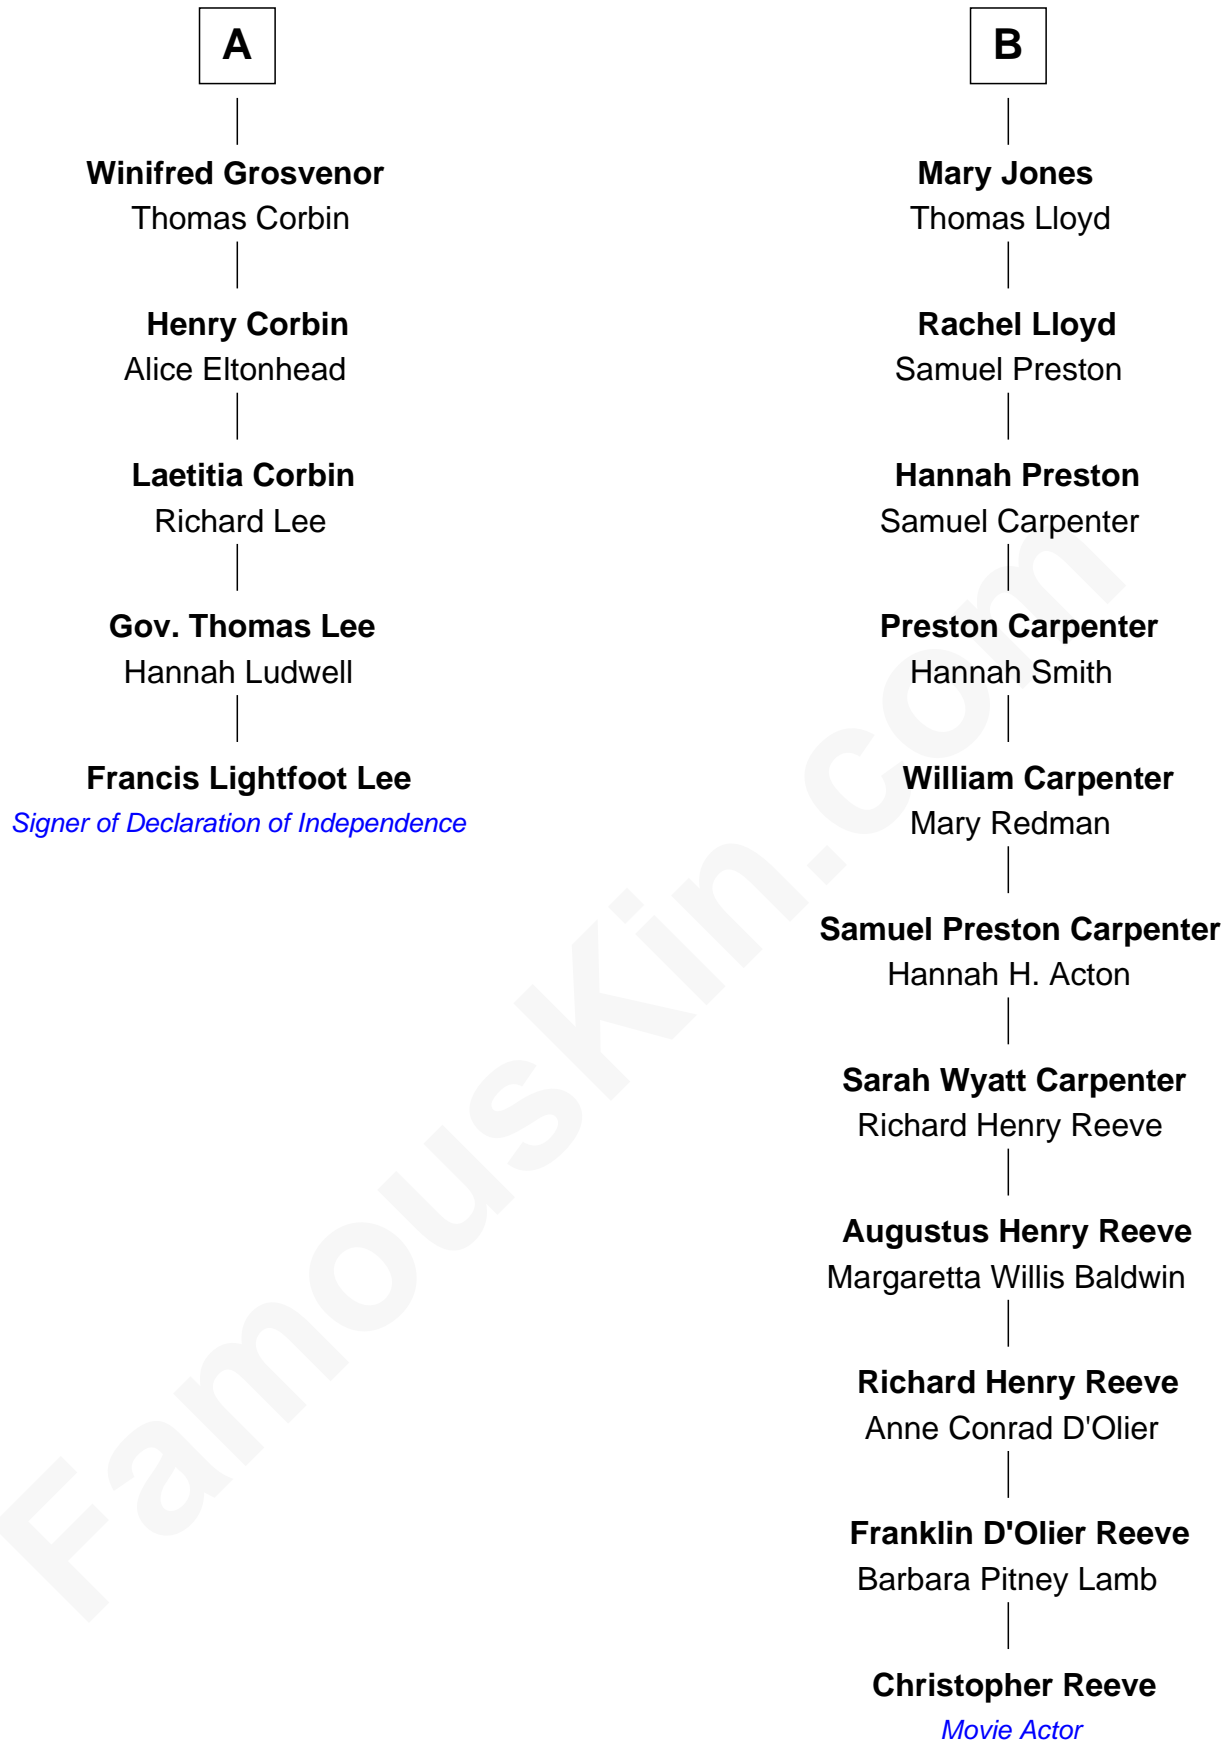

FamousKin.com

Relationship Chart of

Francis Lightfoot Lee

Signer of the Declaration of Independence

11th cousin 6 times removed of

Christopher Reeve

Movie Actor

Sir Robert Corbet

Margaret - - - - -

Christopher Reeve photo by [Jbfrankel](#) [\(CC BY-SA 3.0\)](#)