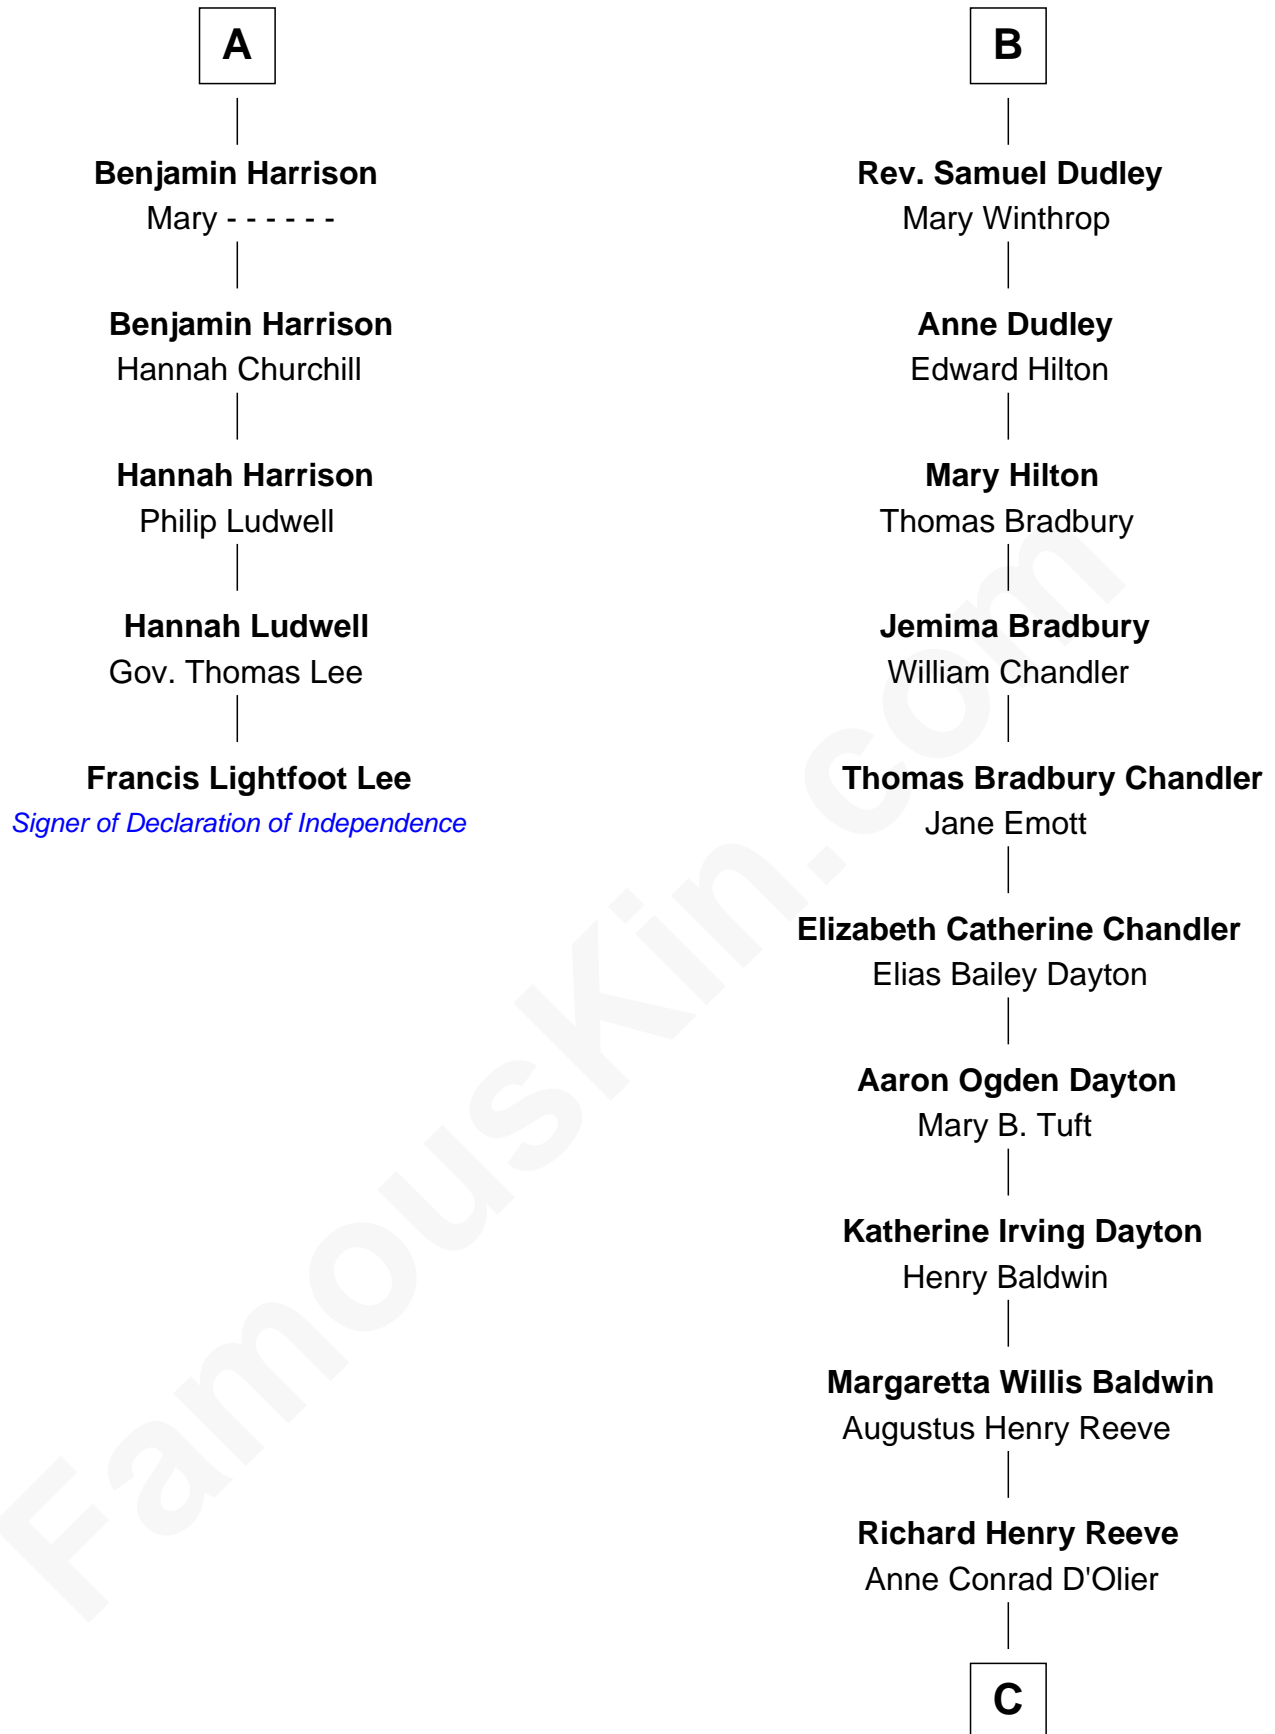

FamousKin.com

Relationship Chart of

Francis Lightfoot Lee

Signer of the Declaration of Independence

11th cousin 7 times removed of

Christopher Reeve
Movie Actor

C

Franklin D'Olier Reeve