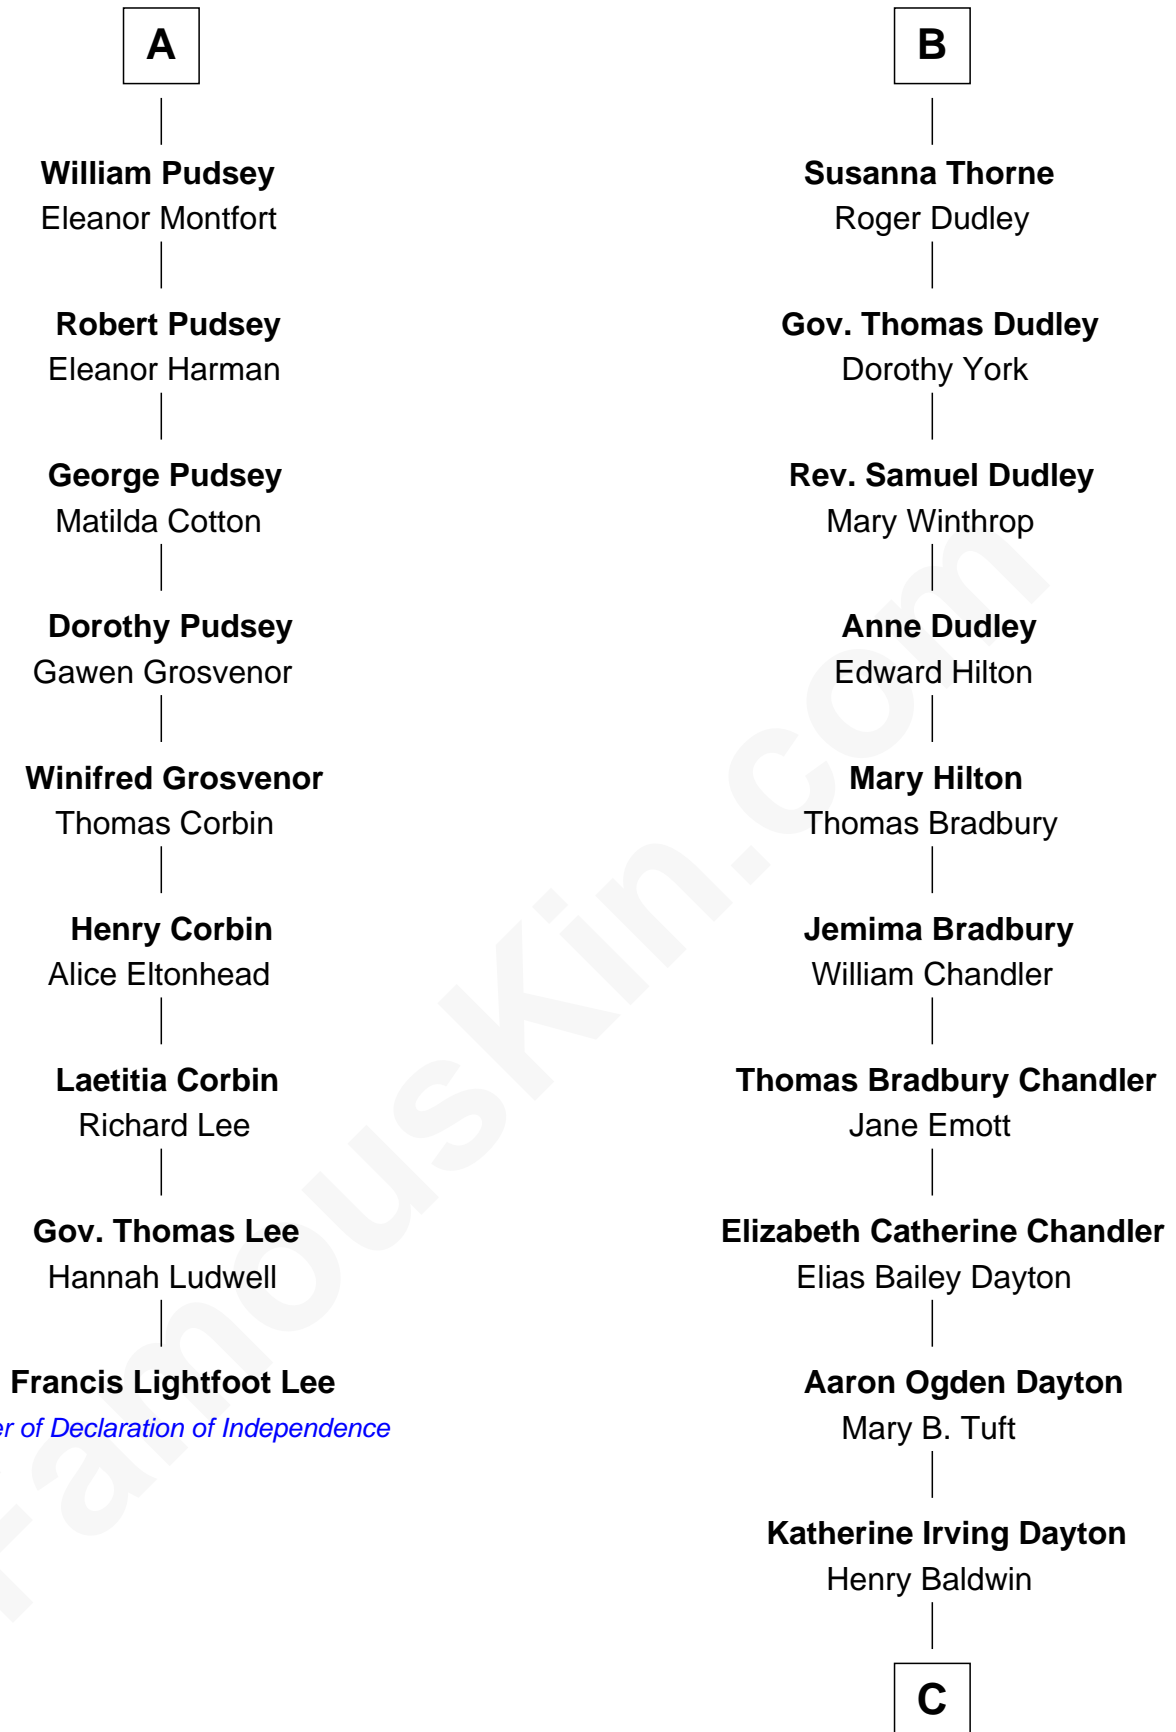

FamousKin.com

Relationship Chart of

Francis Lightfoot Lee

Signer of the Declaration of Independence

15th cousin 5 times removed of

Christopher Reeve
Movie Actor

C

—
Margaretta Willis Baldwin