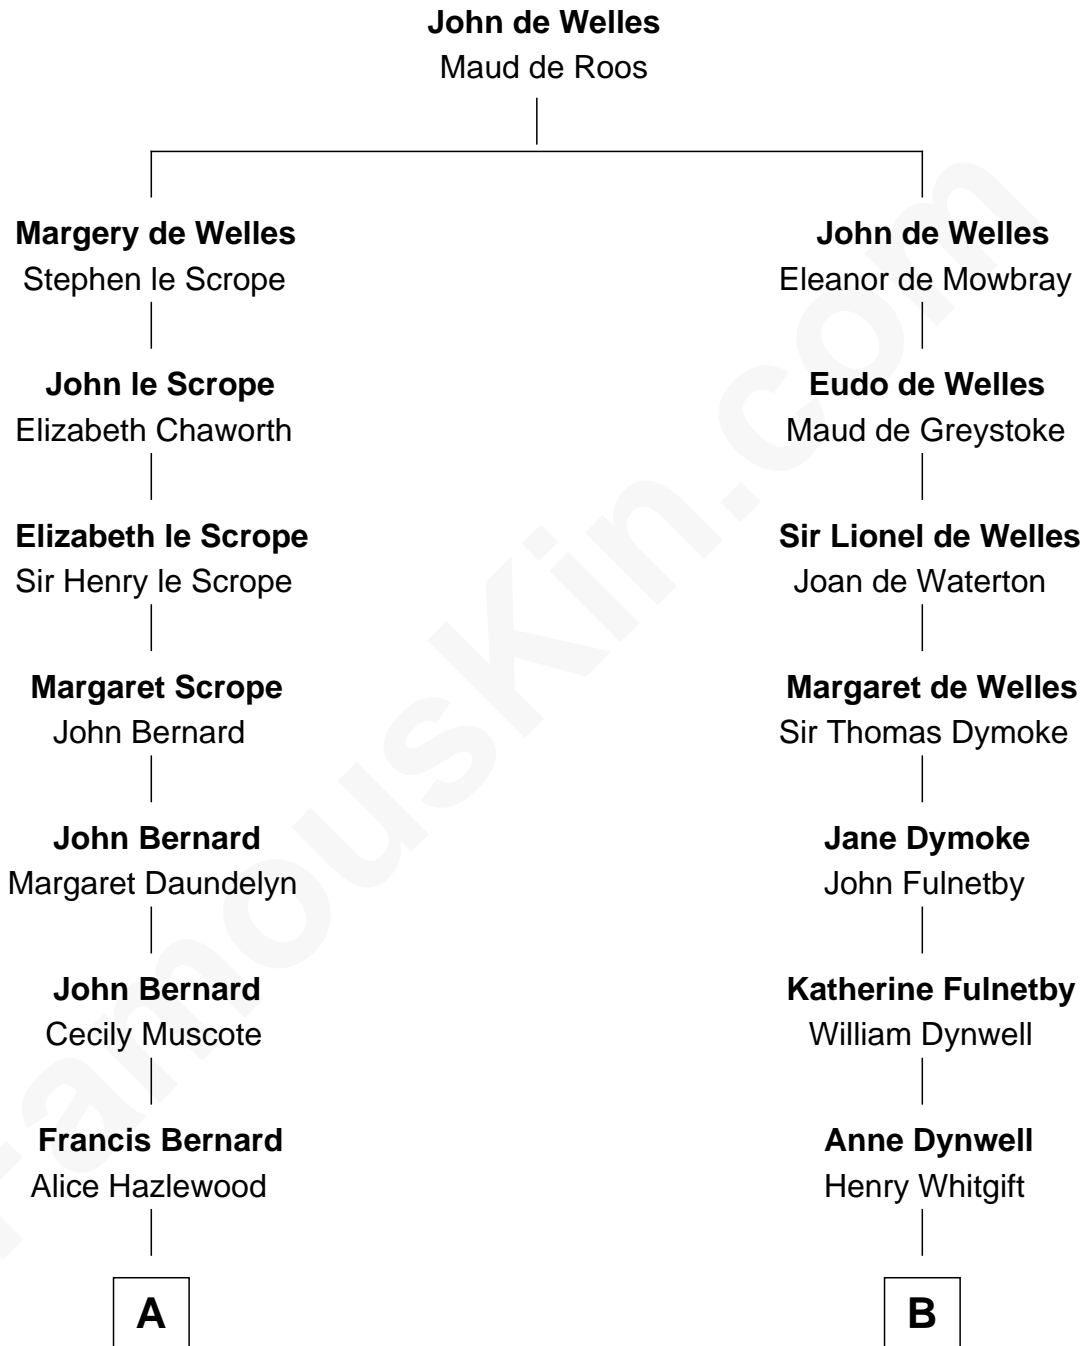

FamousKin.com

Relationship Chart of

Francis Lightfoot Lee

Signer of the Declaration of Independence

12th cousin 8 times removed of

Christopher Reeve

Movie Actor