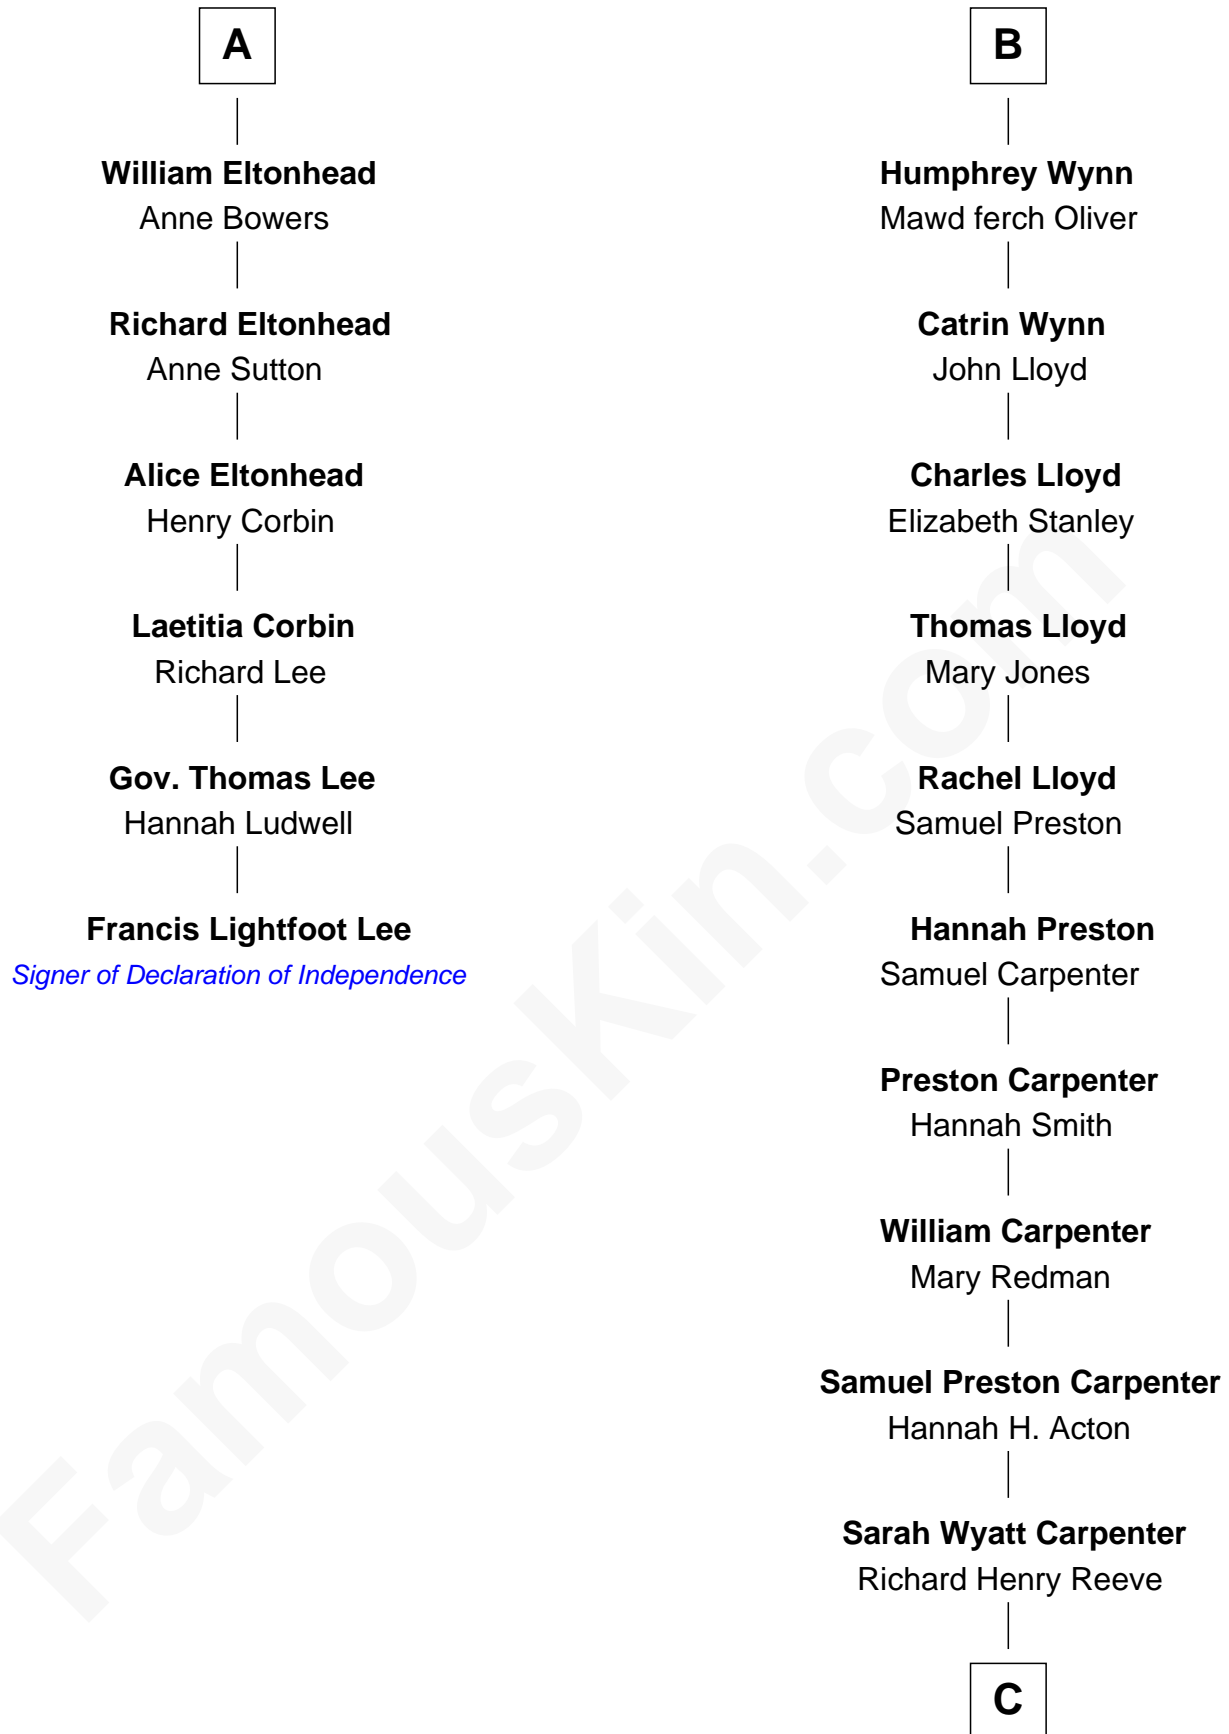

FamousKin.com

Relationship Chart of

Francis Lightfoot Lee

Signer of the Declaration of Independence

12th cousin 8 times removed of

Christopher Reeve
Movie Actor

Sir William de Bohun
Elizabeth de Badlesmere

Elizabeth de Bohun
Sir Richard Fitzalan

Humphrey de Bohun
Joan Fitzalan

Elizabeth Fitzalan
Sir Robert Goushill

Mary de Bohun
Henry IV, King of England

Joan Goushill
Sir Thomas Stanley

Humphrey Plantagenet

Katherine Stanley
Sir John Savage

Antigone Plantagenet
Henry Grey

Dulcia Savage
Sir Henry Bold

Elizabeth Grey
Sir Roger Kynaston

Maud Bold
Thomas Gerard

Humphrey Kynaston
Elsbeth ferch Maredudd

Jennet Gerard
Richard Eltonhead

Margaret Kynaston
John ap Ieuan ab Owain

A

B