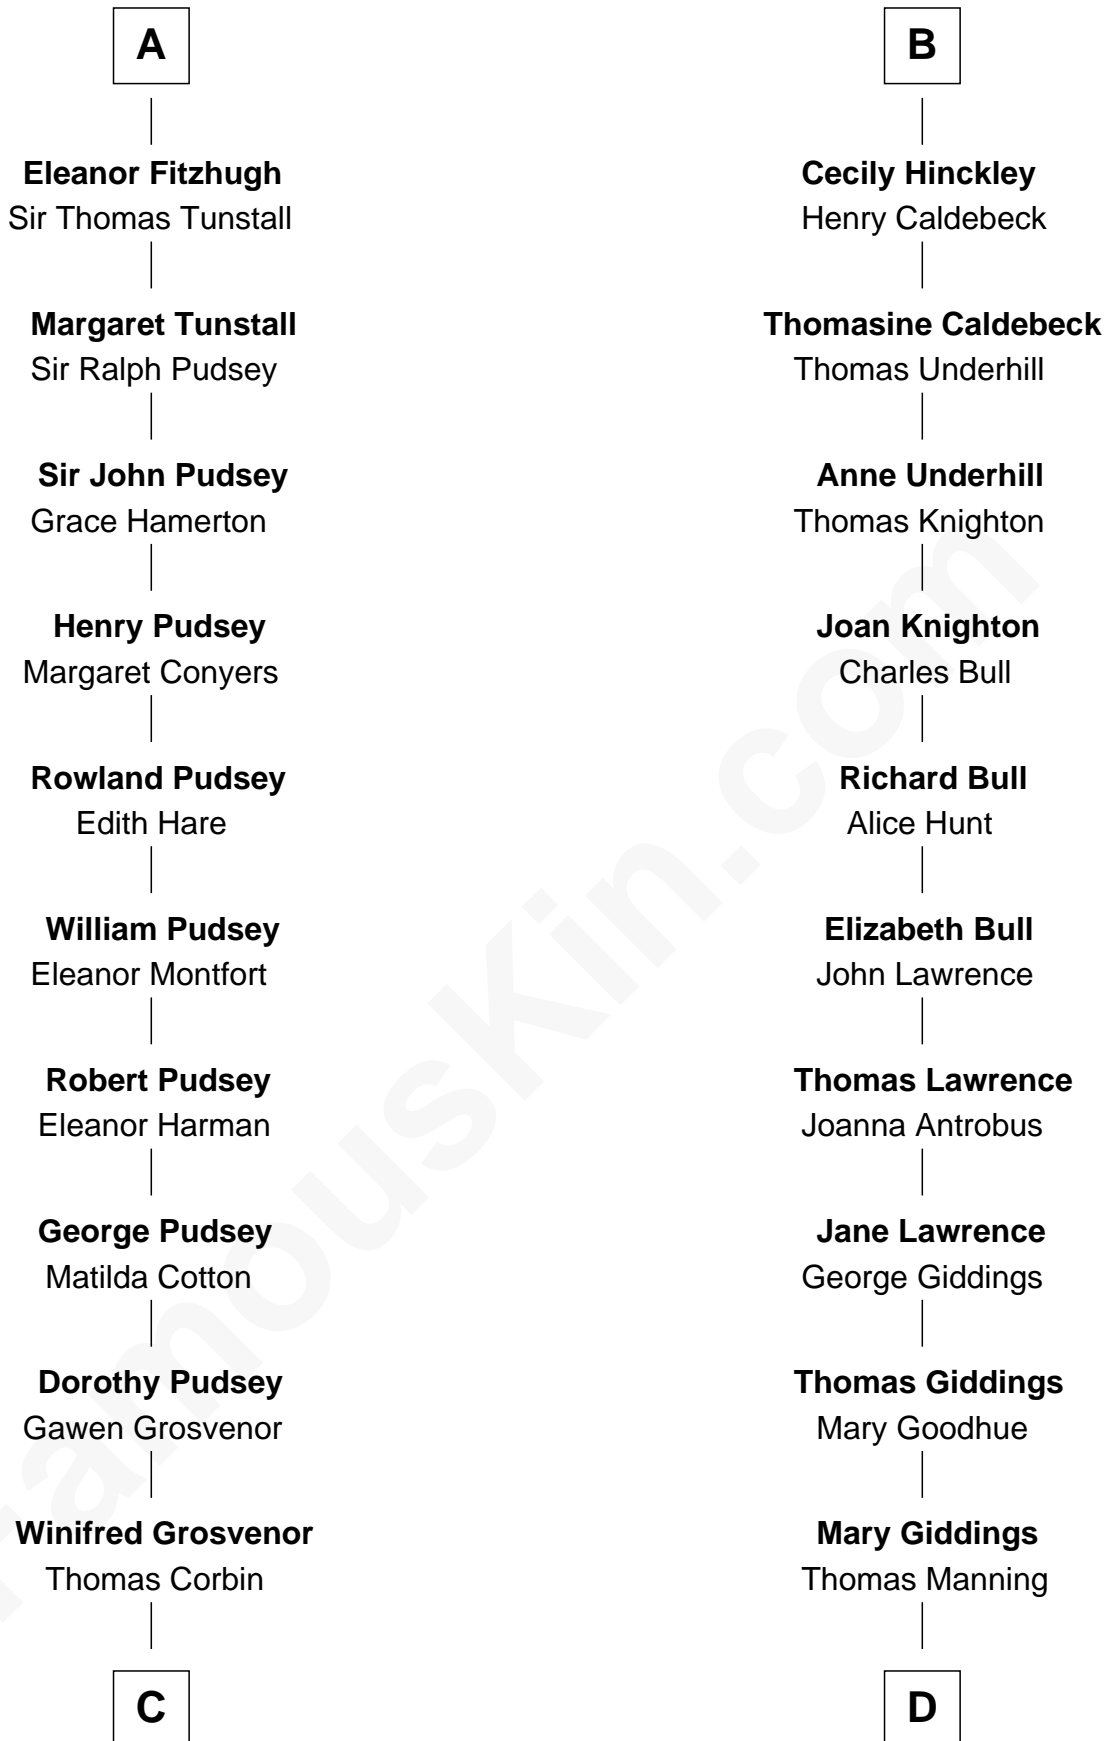

## Relationship Chart of

### Francis Lightfoot Lee

*Signer of the Declaration of Independence*

20th cousin of

### Nathaniel Hawthorne

*Author of The Scarlet Letter*

**C**

**Henry Corbin**  
Alice Eltonhead

**Laetitia Corbin**  
Richard Lee

**Gov. Thomas Lee**  
Hannah Ludwell

**Francis Lightfoot Lee**  
*Signer of Declaration of Independence*

**D**

**John Manning**  
Ruth Potter

**Richard Manning**  
Miriam Lord

**Elizabeth Clarke Manning**  
Nathaniel Hawthorne

**Nathaniel Hawthorne**  
*Author of The Scarlet Letter*