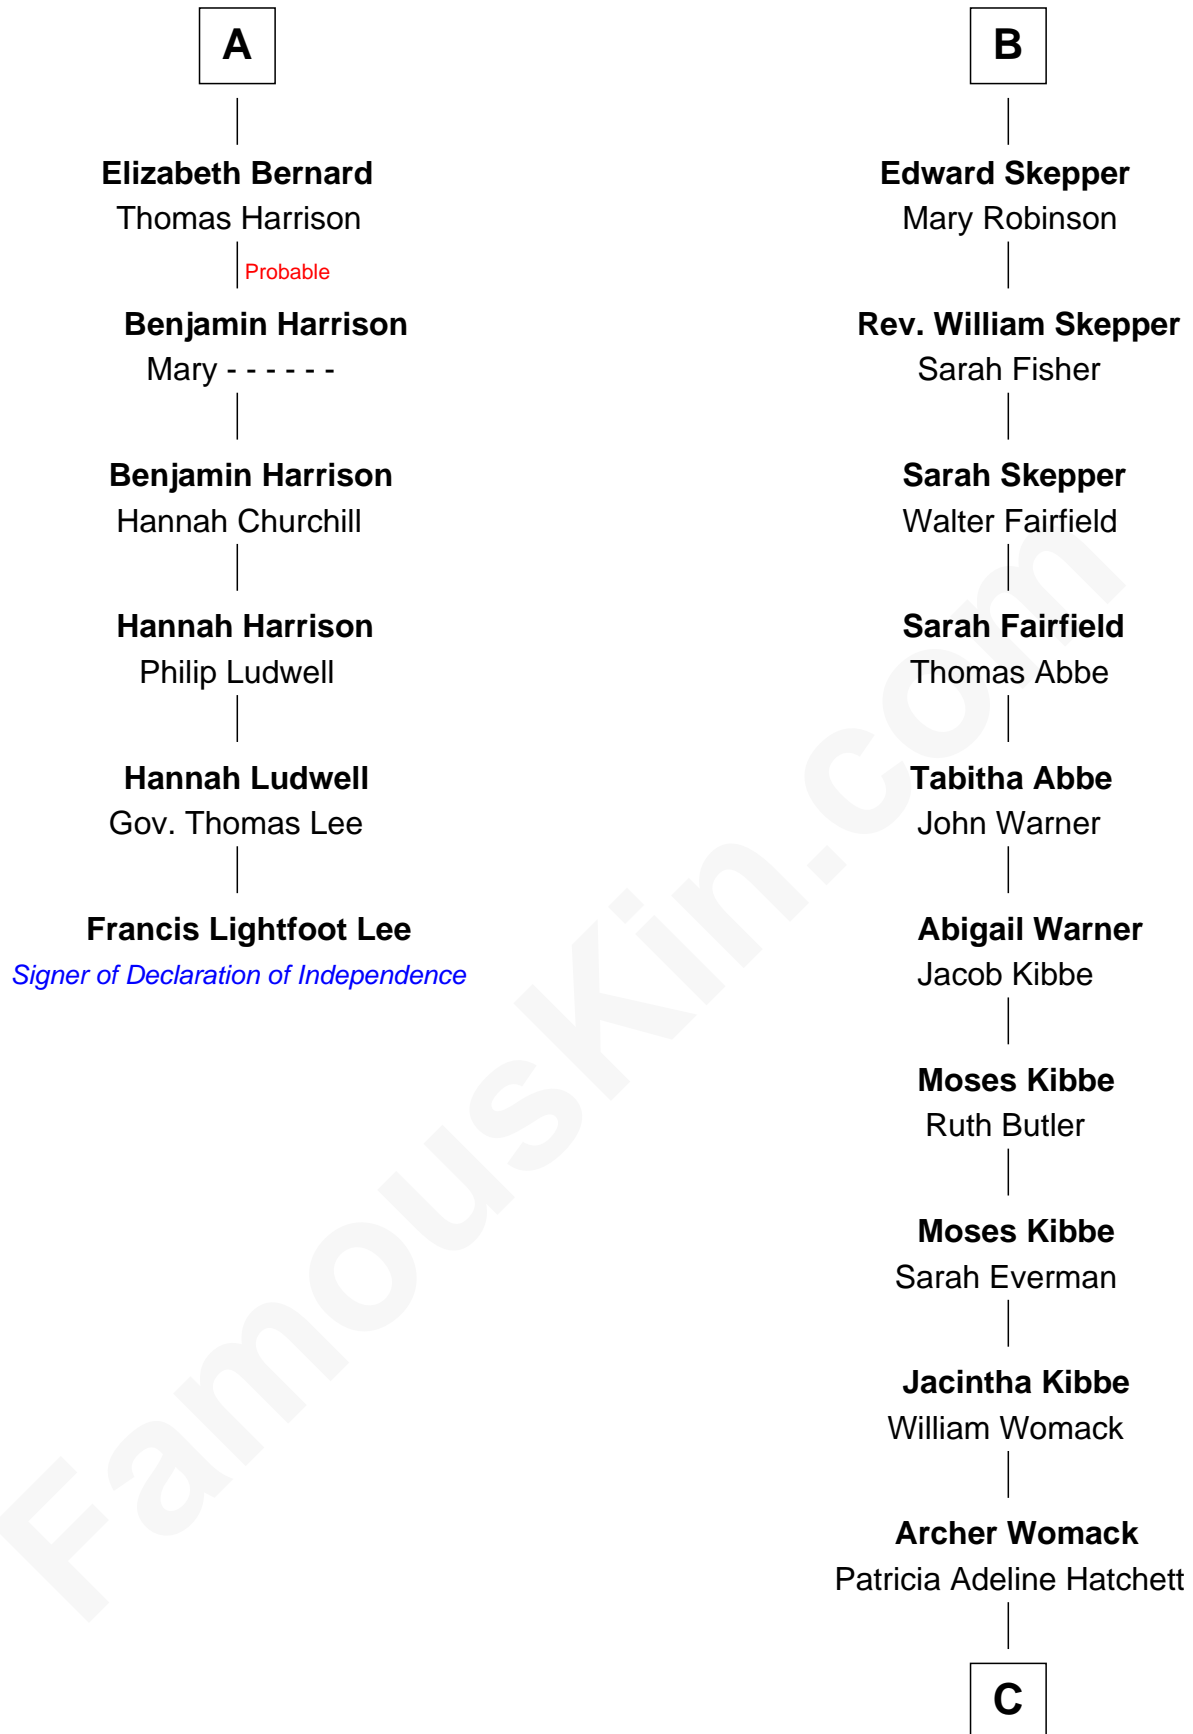

FamousKin.com

Relationship Chart of

Francis Lightfoot Lee

Signer of the Declaration of Independence

12th cousin 6 times removed of

Roy Rogers

Cowboy movie actor and singer

Sir Hugh de Stafford
Philippa de Beauchamp

Margaret de Stafford

Sir Ralph Neville

Margaret de Neville

Sir Richard Scrope

Sir Henry le Scrope

Elizabeth le Scrope

Margaret Scrope

John Bernard

Michael de la Pole

Isabel de la Pole

Thomas Morley

Anne Morley

Sir John Hastings

Elizabeth Hastings

Sir Robert Hildyard

Sir Piers Hildyard

Joan de la See

Isabel Hildyard

Ralph Legard

Joan Ledgard

Richard Skepper

B

C

Mattie M. Womack