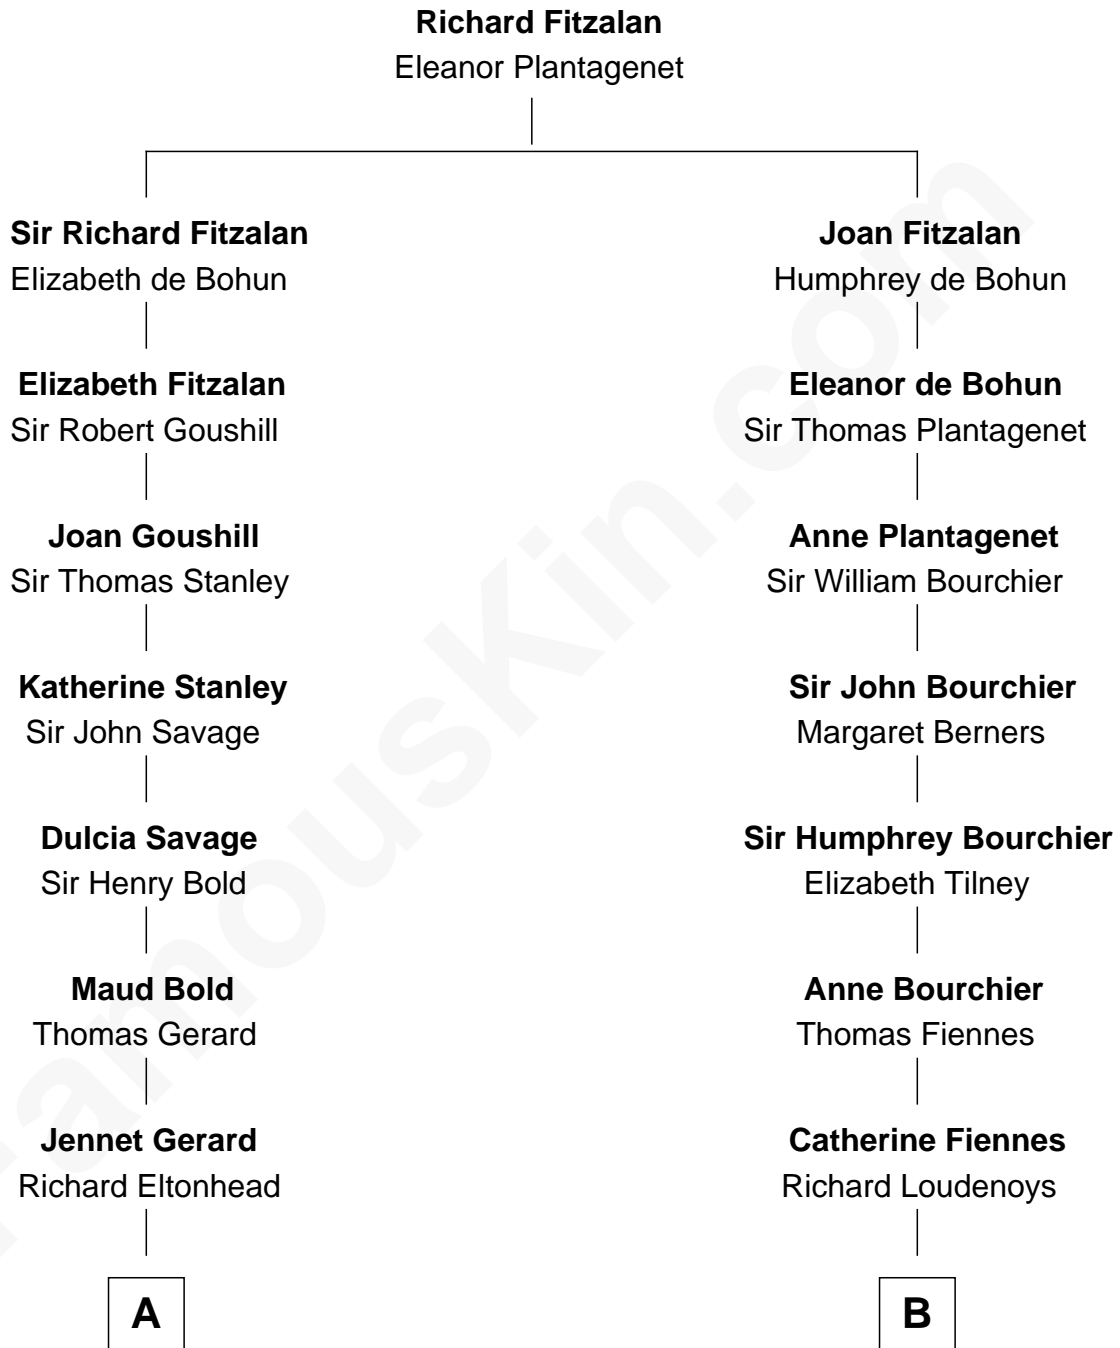

FamousKin.com

Relationship Chart of

Francis Lightfoot Lee

Signer of the Declaration of Independence

12th cousin 9 times removed of

Anne Baxter

Movie Actress

C