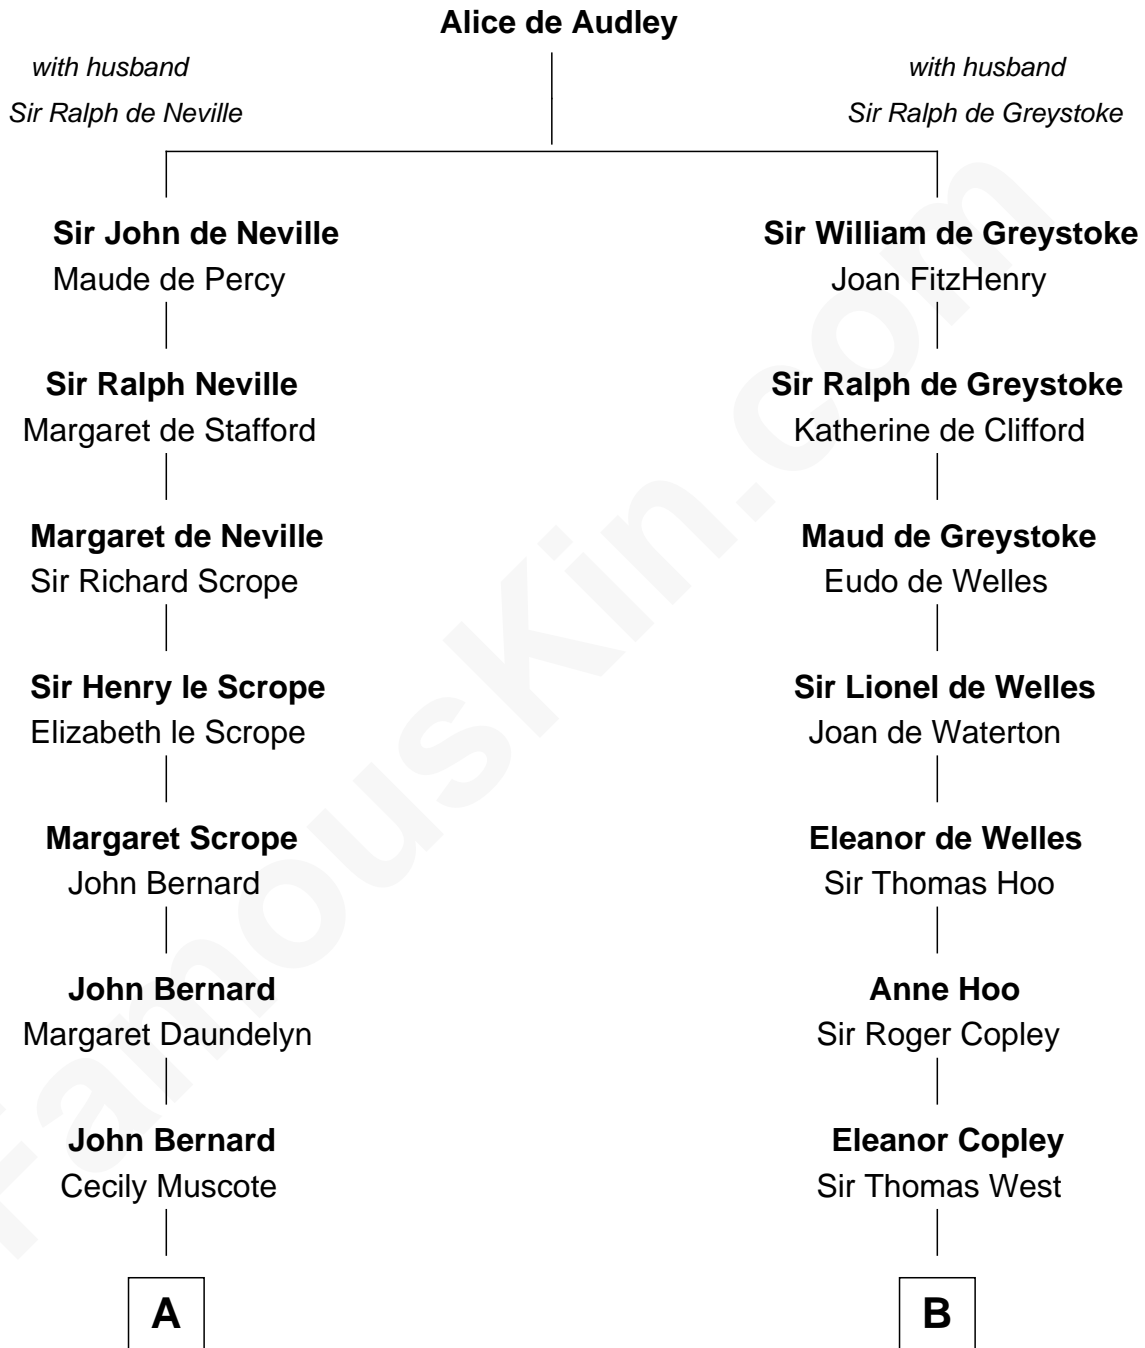

FamousKin.com

Relationship Chart of

Francis Lightfoot Lee

Signer of the Declaration of Independence

13th cousin 8 times removed of

George H. W. Bush

41st U.S. President

C

—
Susan Montfort Shellman

Samuel Howard Fay

—
Harriet Eleanor Fay

Rev. James Smith Bush

—
Samuel Prescott Bush

Flora Sheldon

—
Prescott Sheldon Bush

Dorothy Wear Walker

—
George H. W. Bush

41st U.S. President

FamousKin.com