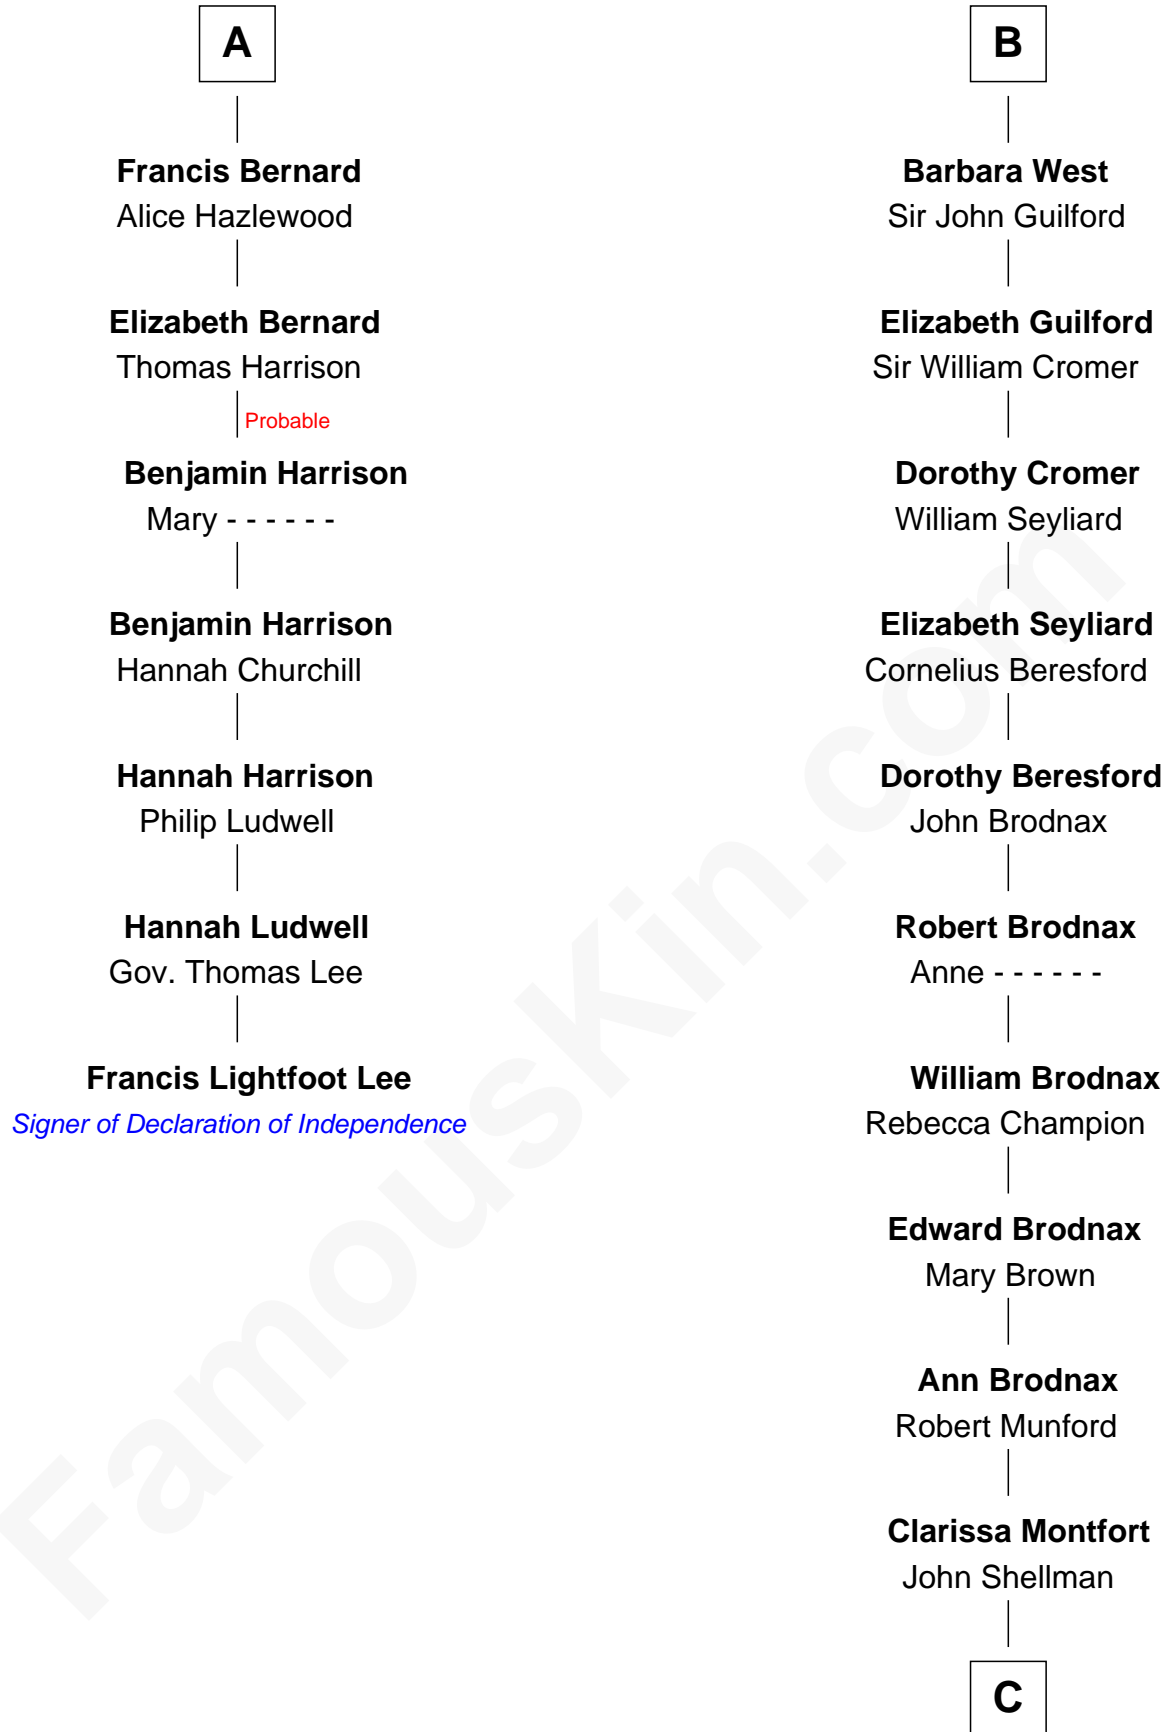

FamousKin.com

Relationship Chart of

Francis Lightfoot Lee

Signer of the Declaration of Independence

13th cousin 8 times removed of

George H. W. Bush

41st U.S. President

C

—
Susan Montfort Shellman

Samuel Howard Fay

—
Harriet Eleanor Fay

Rev. James Smith Bush

—
Samuel Prescott Bush

Flora Sheldon

—
Prescott Sheldon Bush

Dorothy Wear Walker

—
George H. W. Bush

41st U.S. President

FamousKin.com