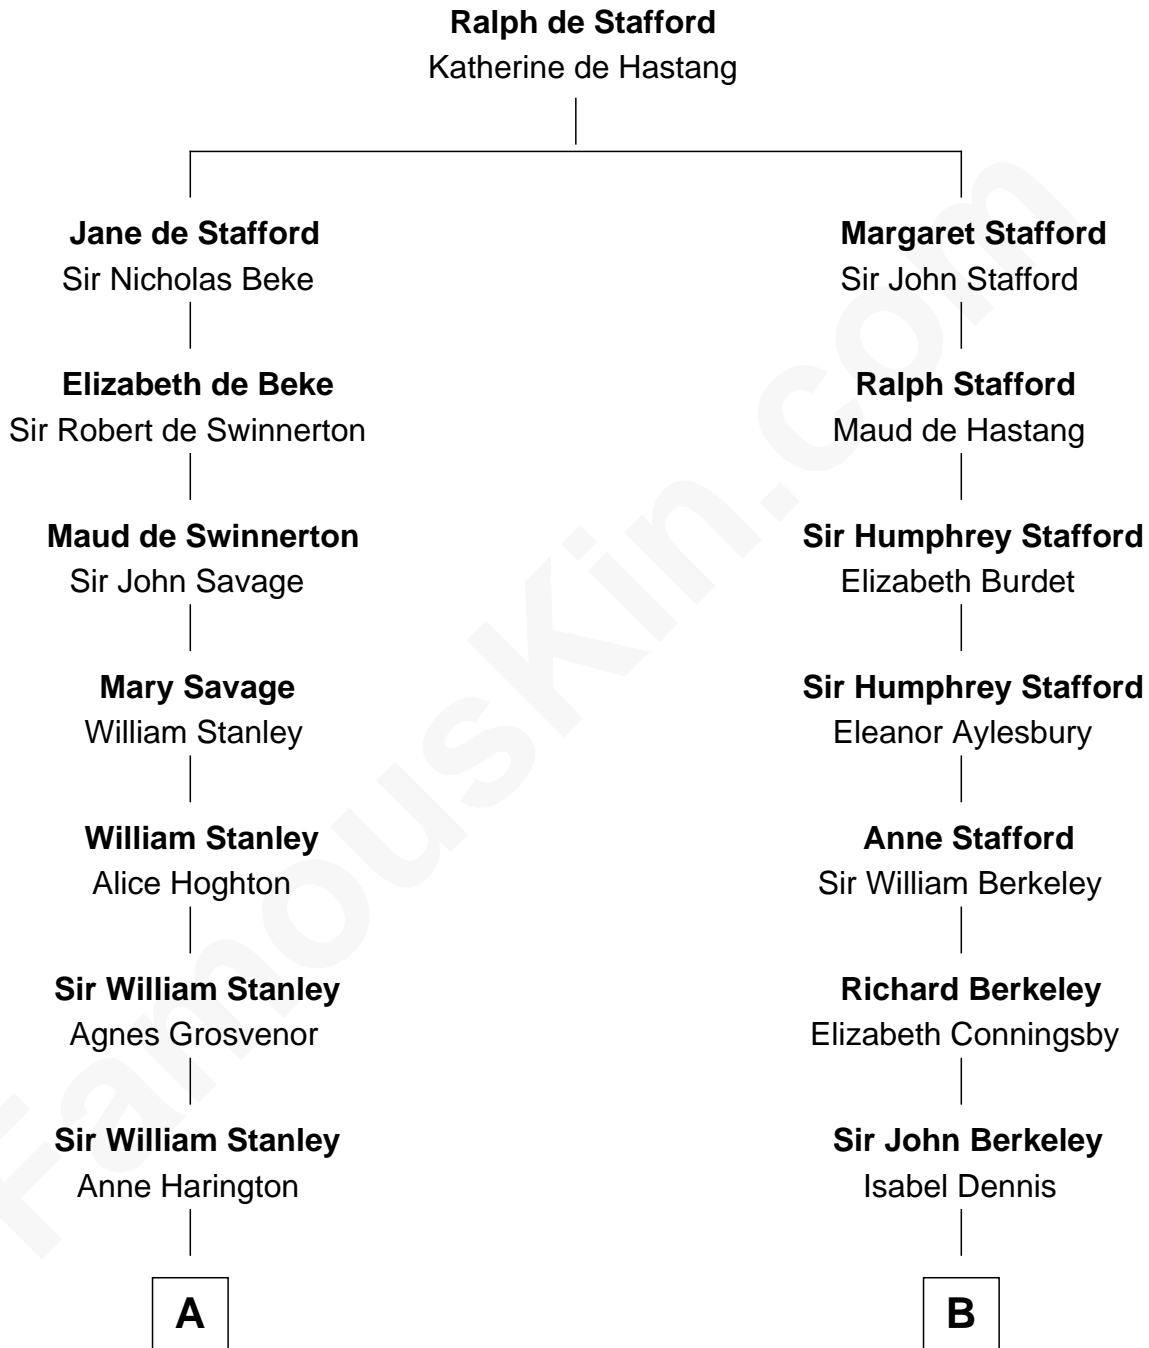

# FamousKin.com

## Relationship Chart of

### Francis Lightfoot Lee

*Signer of the Declaration of Independence*

13th cousin 8 times removed of

**George H. W. Bush**  
*41st U.S. President*

**C**

—  
**Samuel Howard Fay**  
Susan Montfort Shellman

—  
**Harriet Eleanor Fay**  
Rev. James Smith Bush

—  
**Samuel Prescott Bush**  
Flora Sheldon

—  
**Prescott Sheldon Bush**  
Dorothy Wear Walker

—  
**George H. W. Bush**  
*41st U.S. President*

FamousKin.com