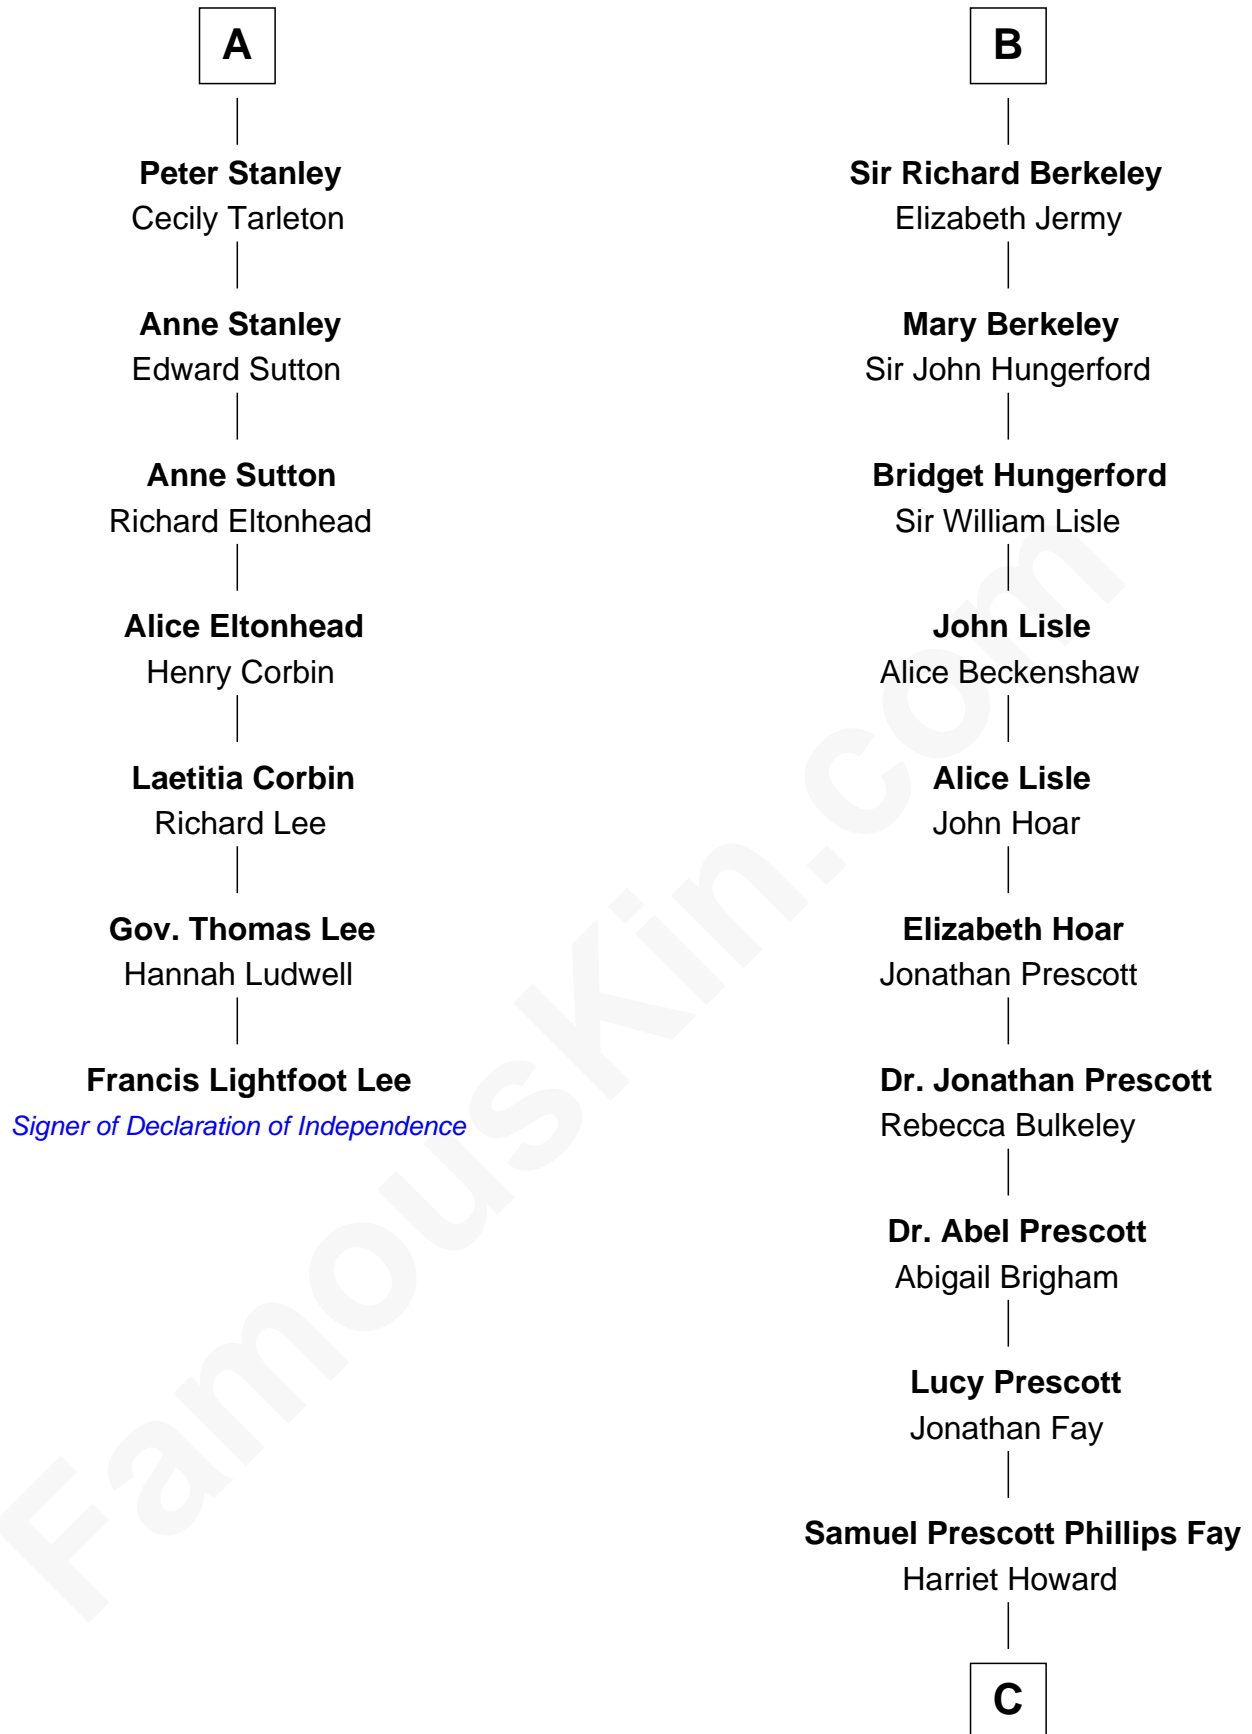

## Relationship Chart of

### Francis Lightfoot Lee

*Signer of the Declaration of Independence*

13th cousin 8 times removed of

**George H. W. Bush**  
*41st U.S. President*

**C**

—  
**Samuel Howard Fay**  
Susan Montfort Shellman

—  
**Harriet Eleanor Fay**  
Rev. James Smith Bush

—  
**Samuel Prescott Bush**  
Flora Sheldon

—  
**Prescott Sheldon Bush**  
Dorothy Wear Walker

—  
**George H. W. Bush**  
*41st U.S. President*

FamousKin.com