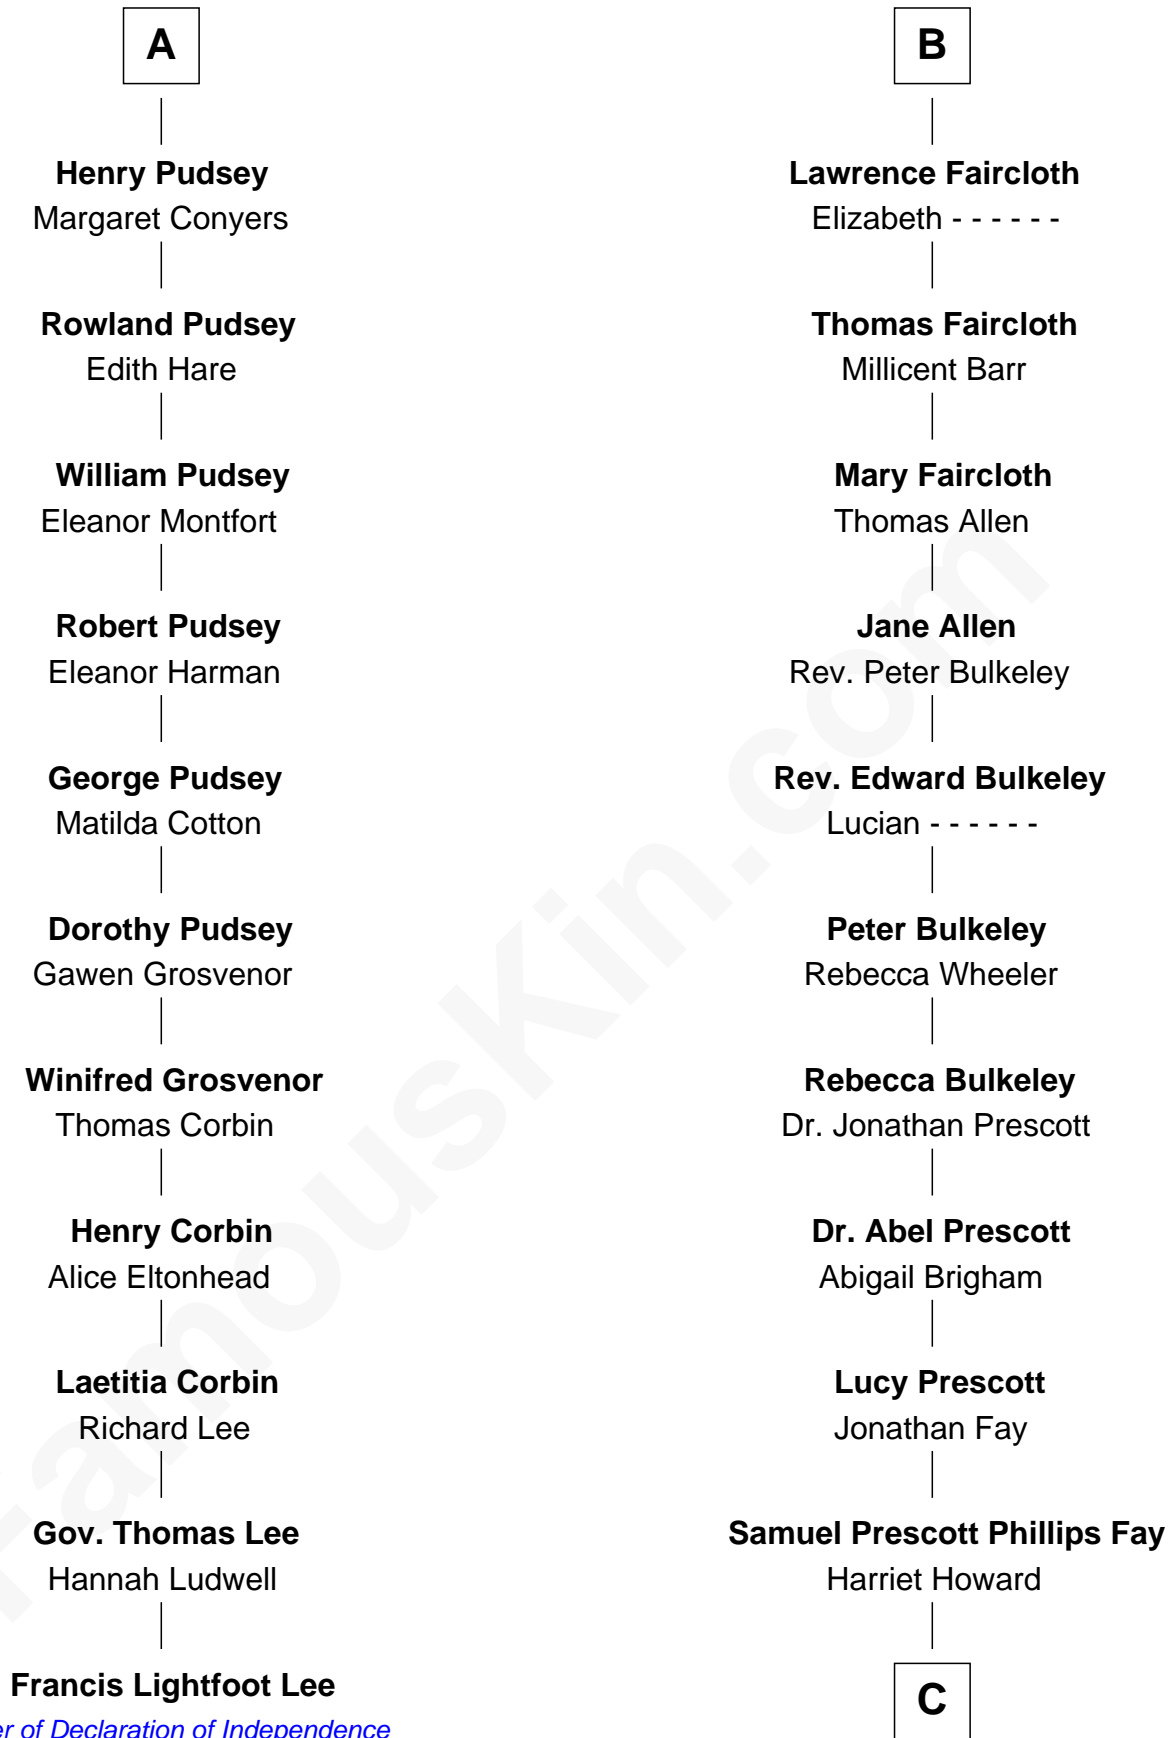

FamousKin.com

Relationship Chart of

Francis Lightfoot Lee

Signer of the Declaration of Independence

17th cousin 4 times removed of

George H. W. Bush

41st U.S. President

Sir William de Ros

Eustache Fitz Ralph

C

Samuel Howard Fay
Susan Montfort Shellman

Harriet Eleanor Fay
Rev. James Smith Bush

Samuel Prescott Bush
Flora Sheldon

Prescott Sheldon Bush
Dorothy Wear Walker

George H. W. Bush
41st U.S. President