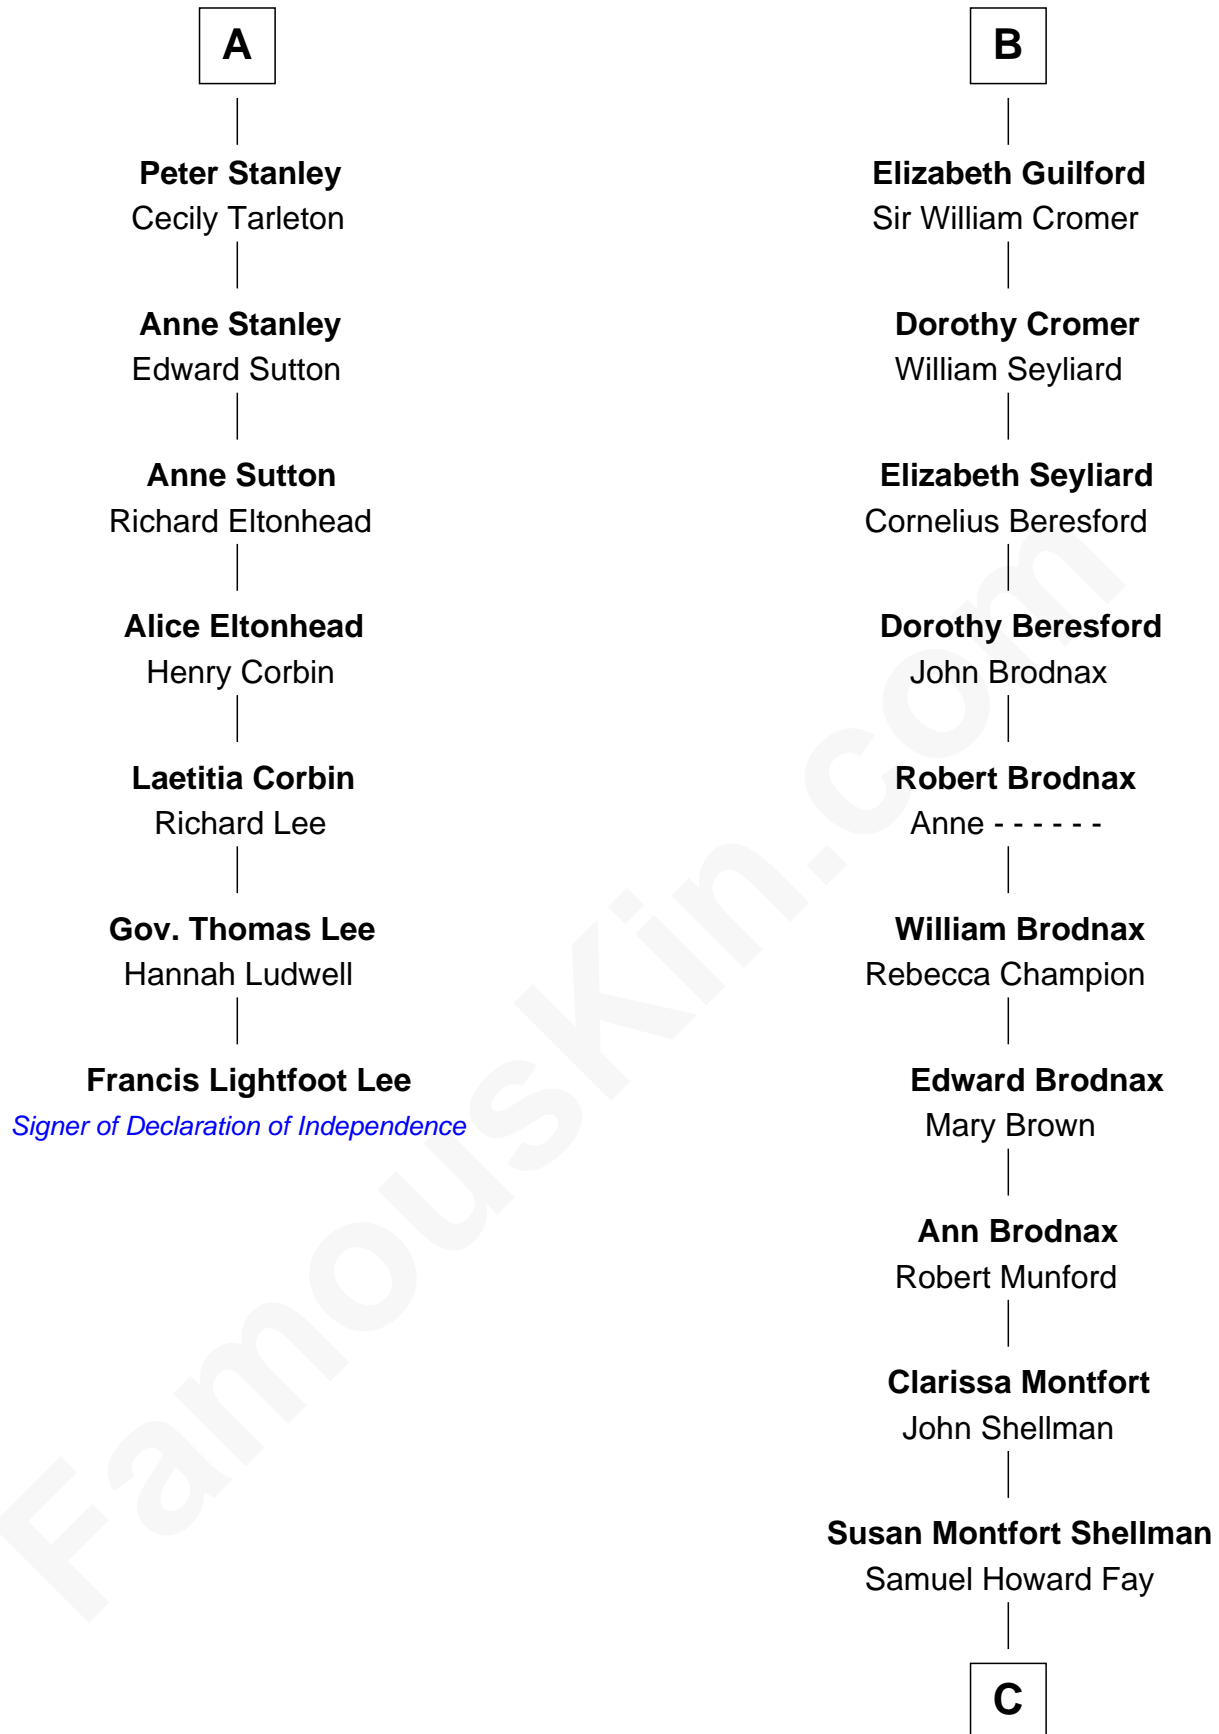

FamousKin.com

Relationship Chart of

Francis Lightfoot Lee

Signer of the Declaration of Independence

13th cousin 7 times removed of

George H. W. Bush
41st U.S. President

Sir Robert de Holland
Maude la Zouche

Maude de Holland
Sir Thomas de Swinnerton

Sir Robert de Swinnerton
Elizabeth de Beke

Maud de Swinnerton
Sir John Savage

Mary Savage
William Stanley

William Stanley
Alice Hoghton

Sir William Stanley
Agnes Grosvenor

Sir William Stanley
Anne Harington

A

Margaret de Holland
Sir John de la Warre

Roger de la Warre
Eleanor Mowbray

Joan de la Warre
Sir Thomas West

Sir Reynold West
Margaret Thorley

Sir Richard West
Katherine Hungerford

Sir Thomas West
Eleanor Copley

Barbara West
Sir John Guilford

B

C

Harriet Eleanor Fay
Rev. James Smith Bush

Samuel Prescott Bush
Flora Sheldon

Prescott Sheldon Bush
Dorothy Wear Walker

George H. W. Bush
41st U.S. President