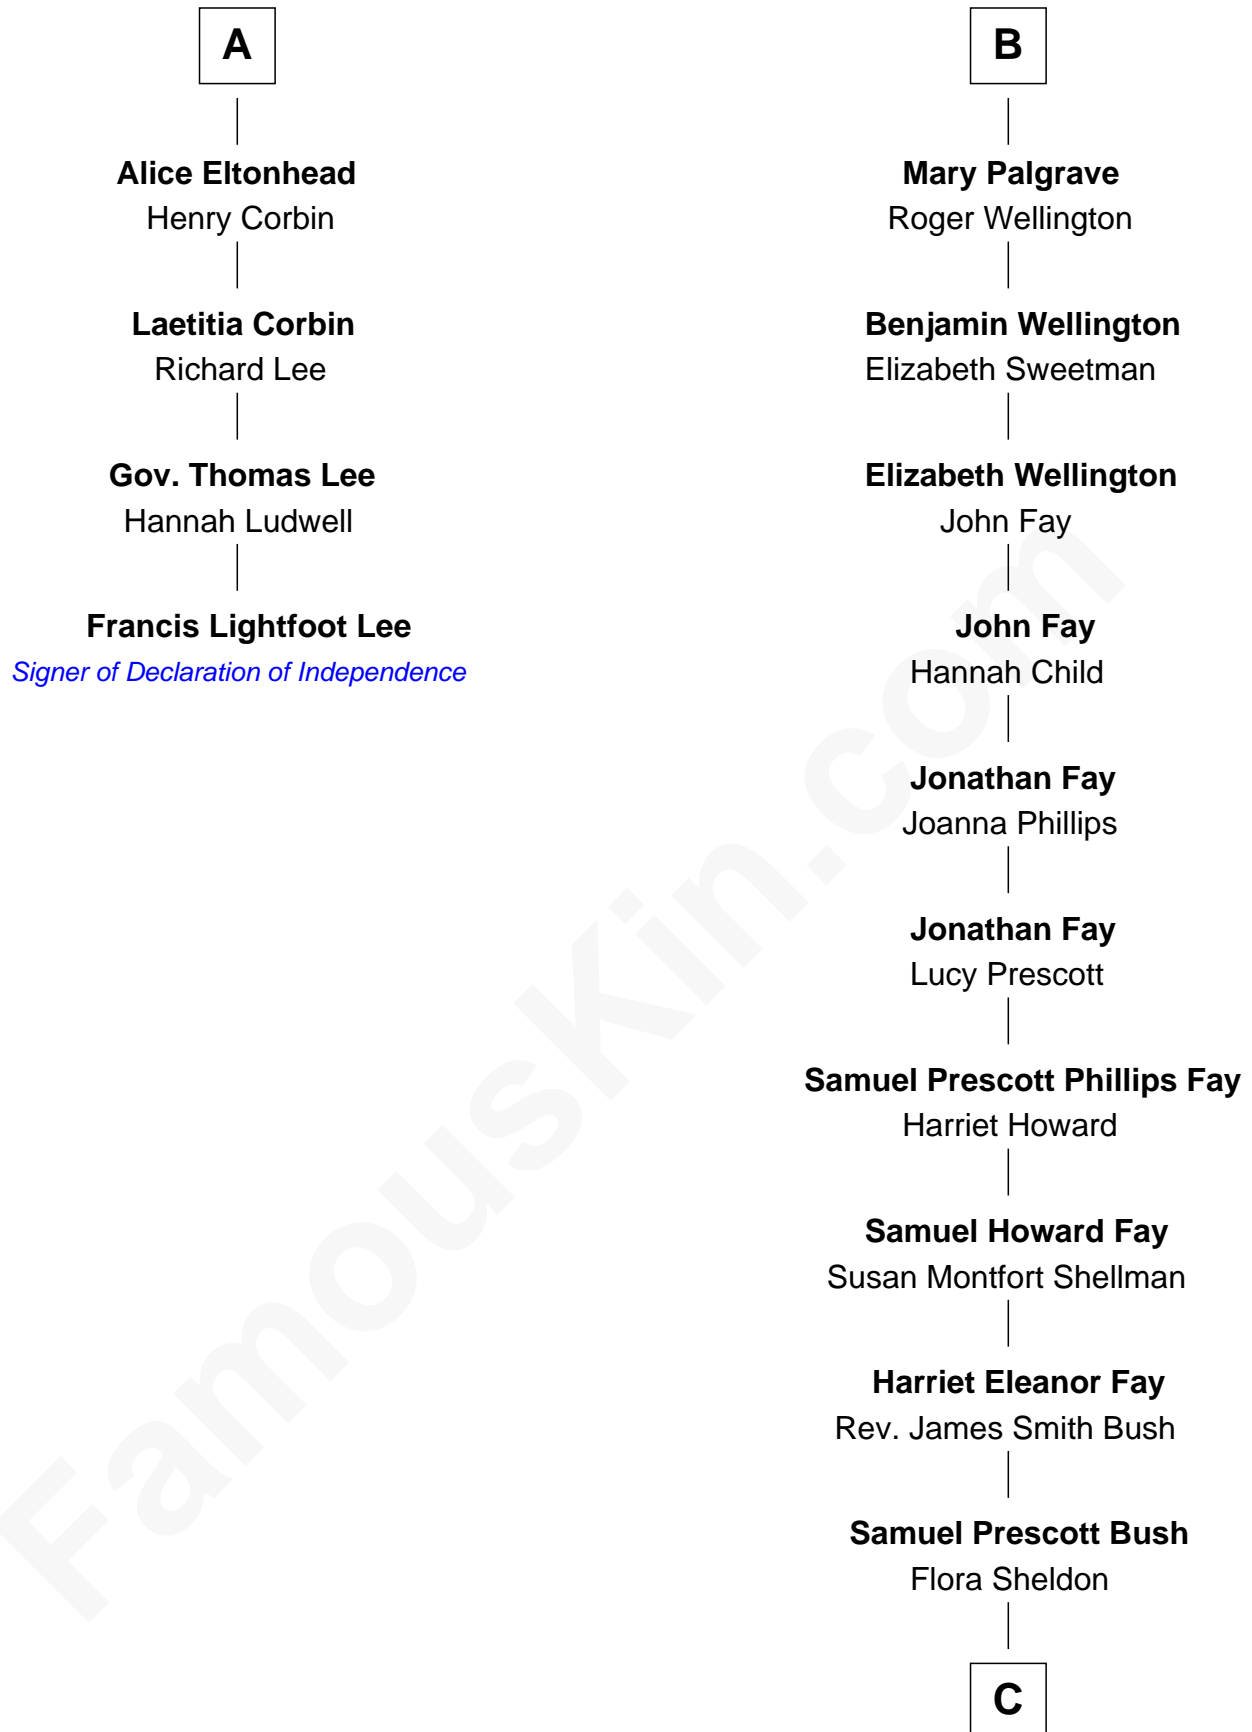

FamousKin.com

Relationship Chart of

Francis Lightfoot Lee

Signer of the Declaration of Independence

10th cousin 8 times removed of

George H. W. Bush

41st U.S. President

Sir Robert Goushill

Elizabeth Fitzalan

C

Prescott Sheldon Bush

Dorothy Wear Walker

George H. W. Bush

41st U.S. President

FamousKin.com