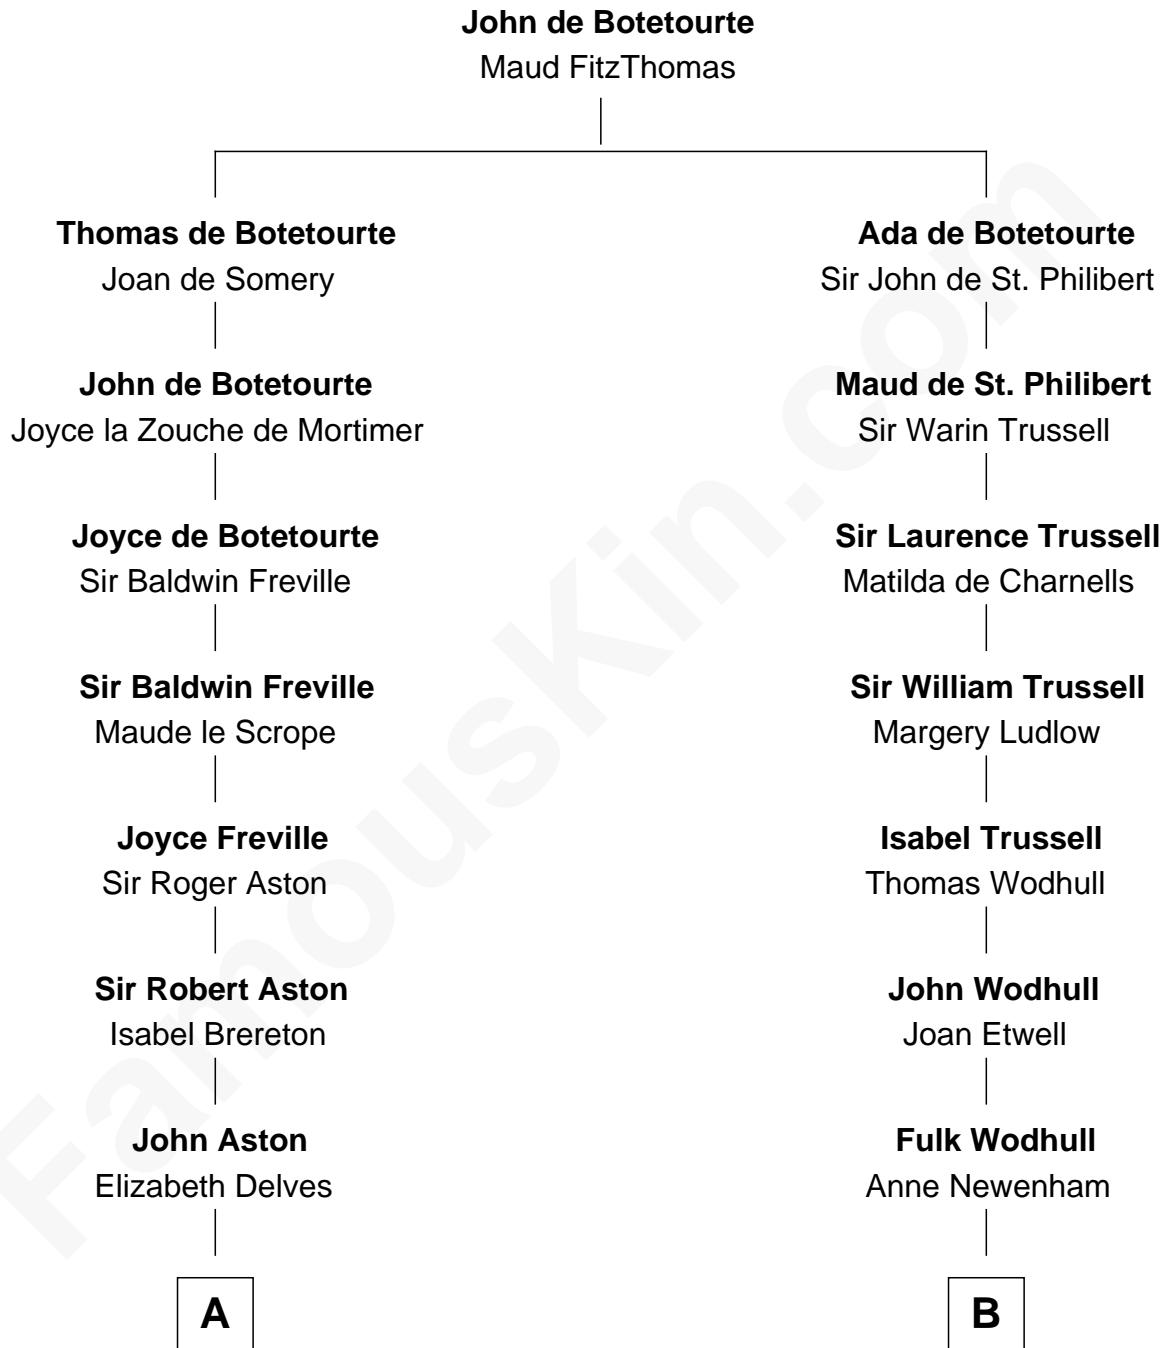

FamousKin.com

Relationship Chart of

Francis Lightfoot Lee

Signer of the Declaration of Independence

17th cousin 4 times removed of

Barbara (Pierce) Bush

First Lady of President George H.W. Bush

C

Jonathan Haines

Mary Jane Sprague

Sarah Haines

Jacob Marion Flickinger

Lulu Dell Flickinger

James Edgar Robinson

Pauline Robinson

Marvin Pierce