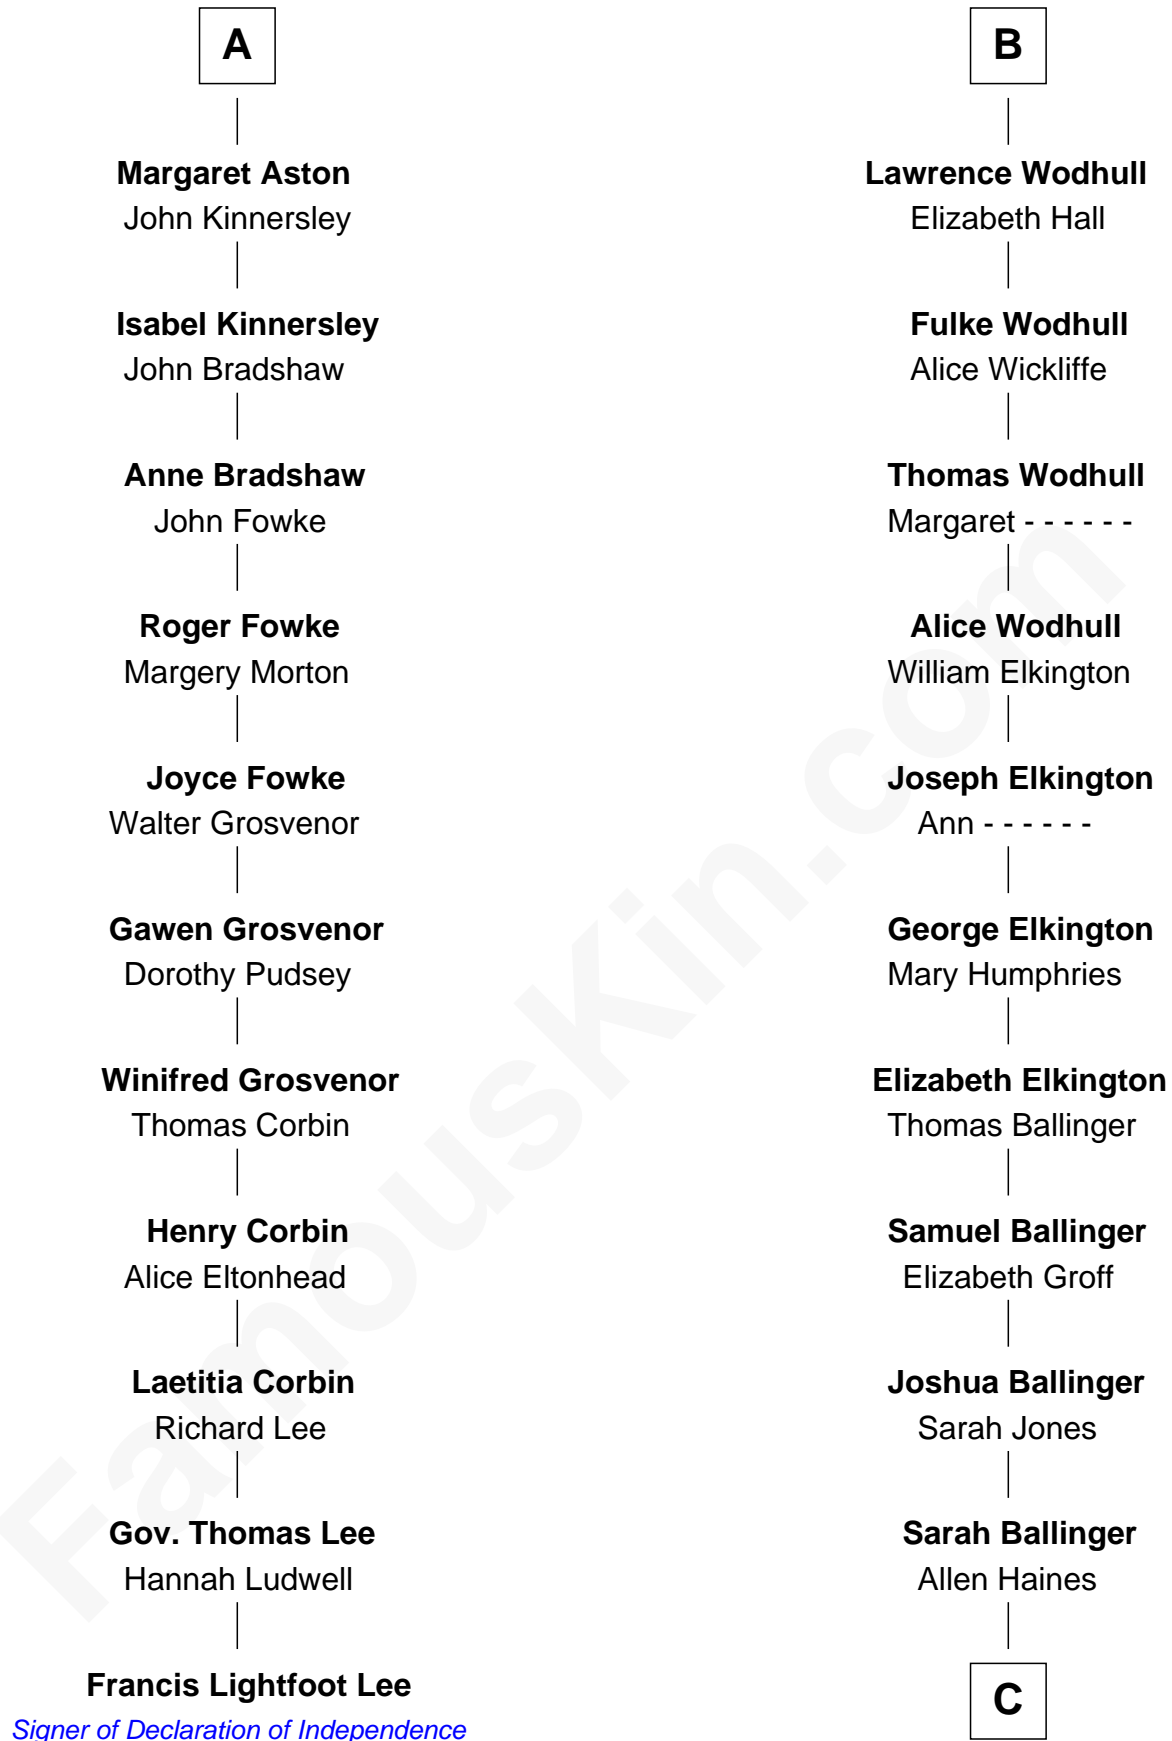

FamousKin.com

Relationship Chart of

Francis Lightfoot Lee

Signer of the Declaration of Independence

17th cousin 4 times removed of

Barbara (Pierce) Bush

First Lady of President George H.W. Bush

C

Jonathan Haines

Mary Jane Sprague

Sarah Haines

Jacob Marion Flickinger

Lulu Dell Flickinger

James Edgar Robinson

Pauline Robinson

Marvin Pierce