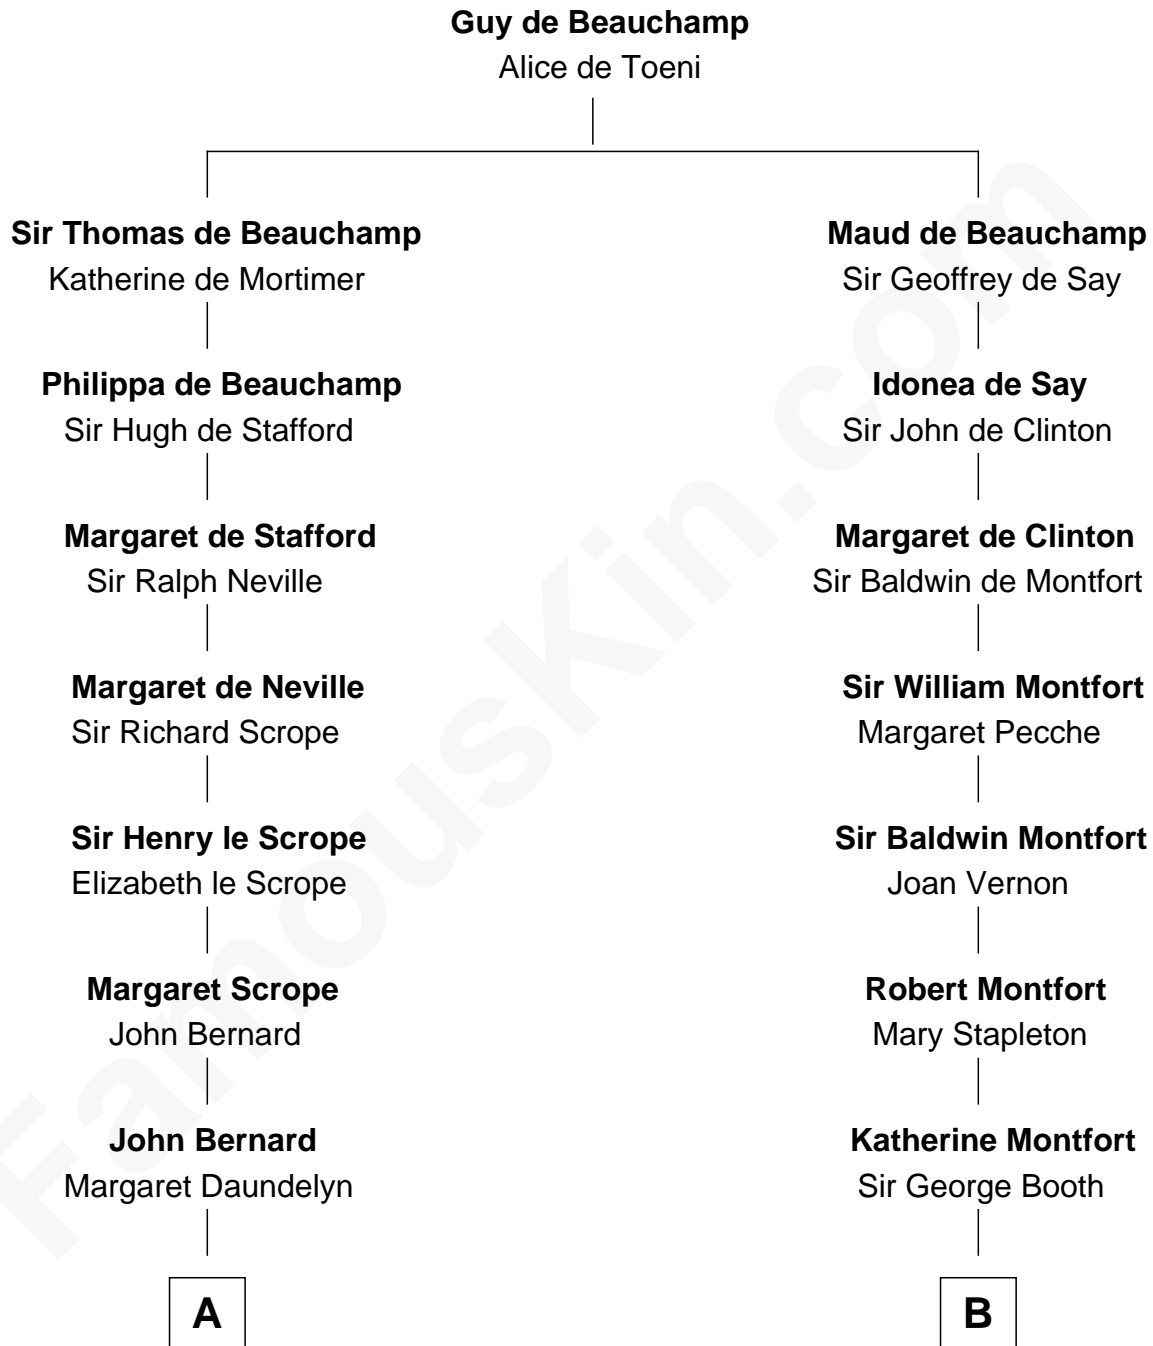

## Relationship Chart of

### Francis Lightfoot Lee

Signer of the Declaration of Independence

14th cousin 7 times removed of

### Barbara (Pierce) Bush

First Lady of President George H.W. Bush

**C**

**Samuel Ross Marvin**

Julia Ann Place

**Jerome Place Marvin**

Martha Ann Stokes

**Mabel Marvin**