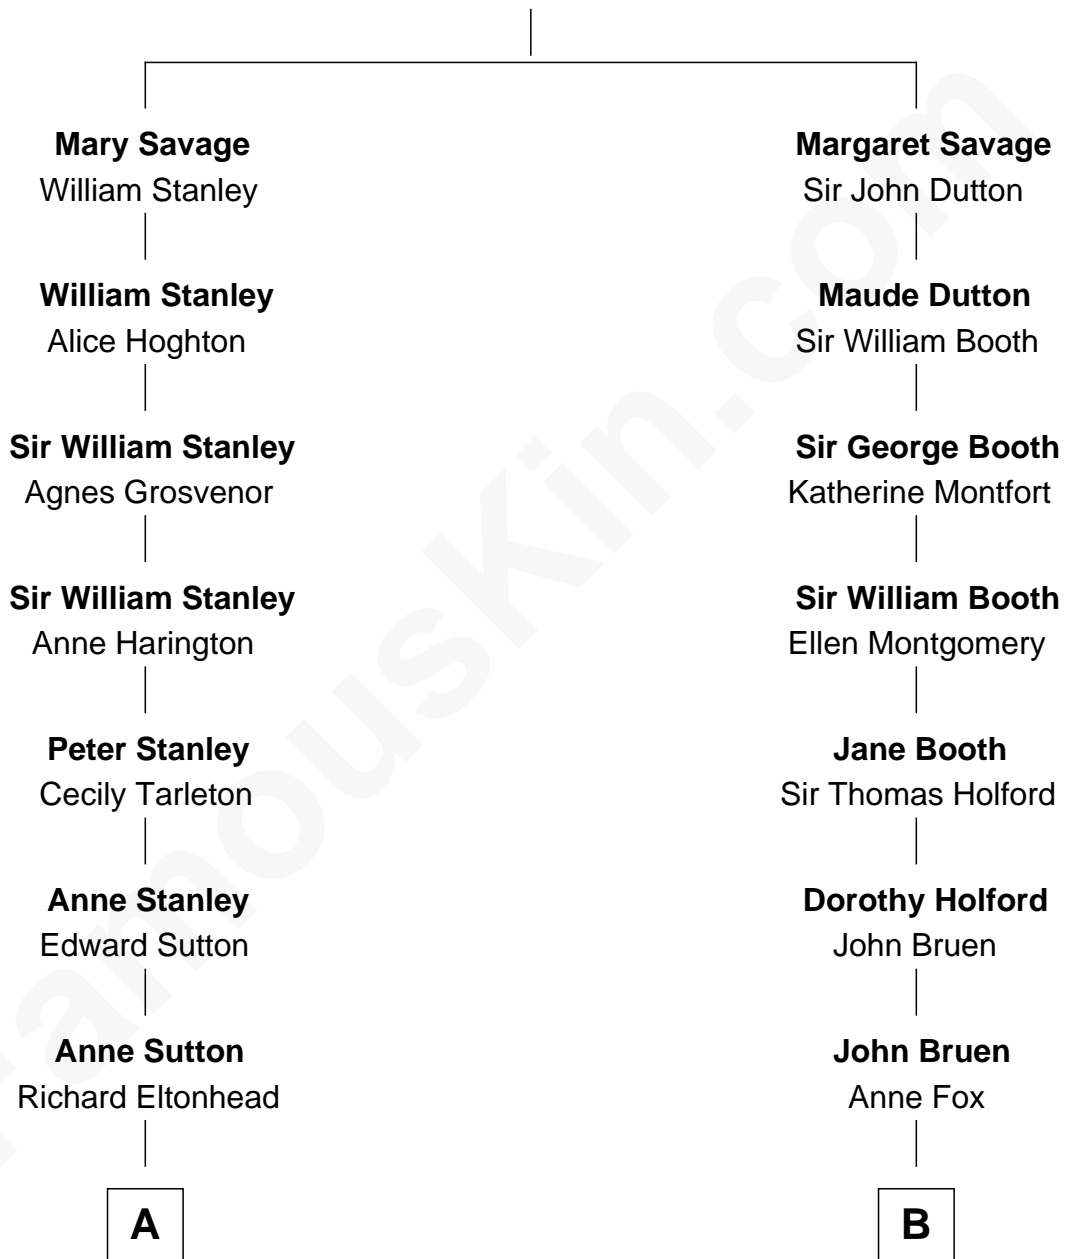

FamousKin.com

Relationship Chart of

Francis Lightfoot Lee

Signer of the Declaration of Independence

10th cousin 8 times removed of

George W. Bush
43rd U.S. President

Sir John Savage
Maud de Swinnerton

C

Barbara Pierce

George Herbert Walker Bush

George W. Bush

43rd U.S. President

FamousKin.com