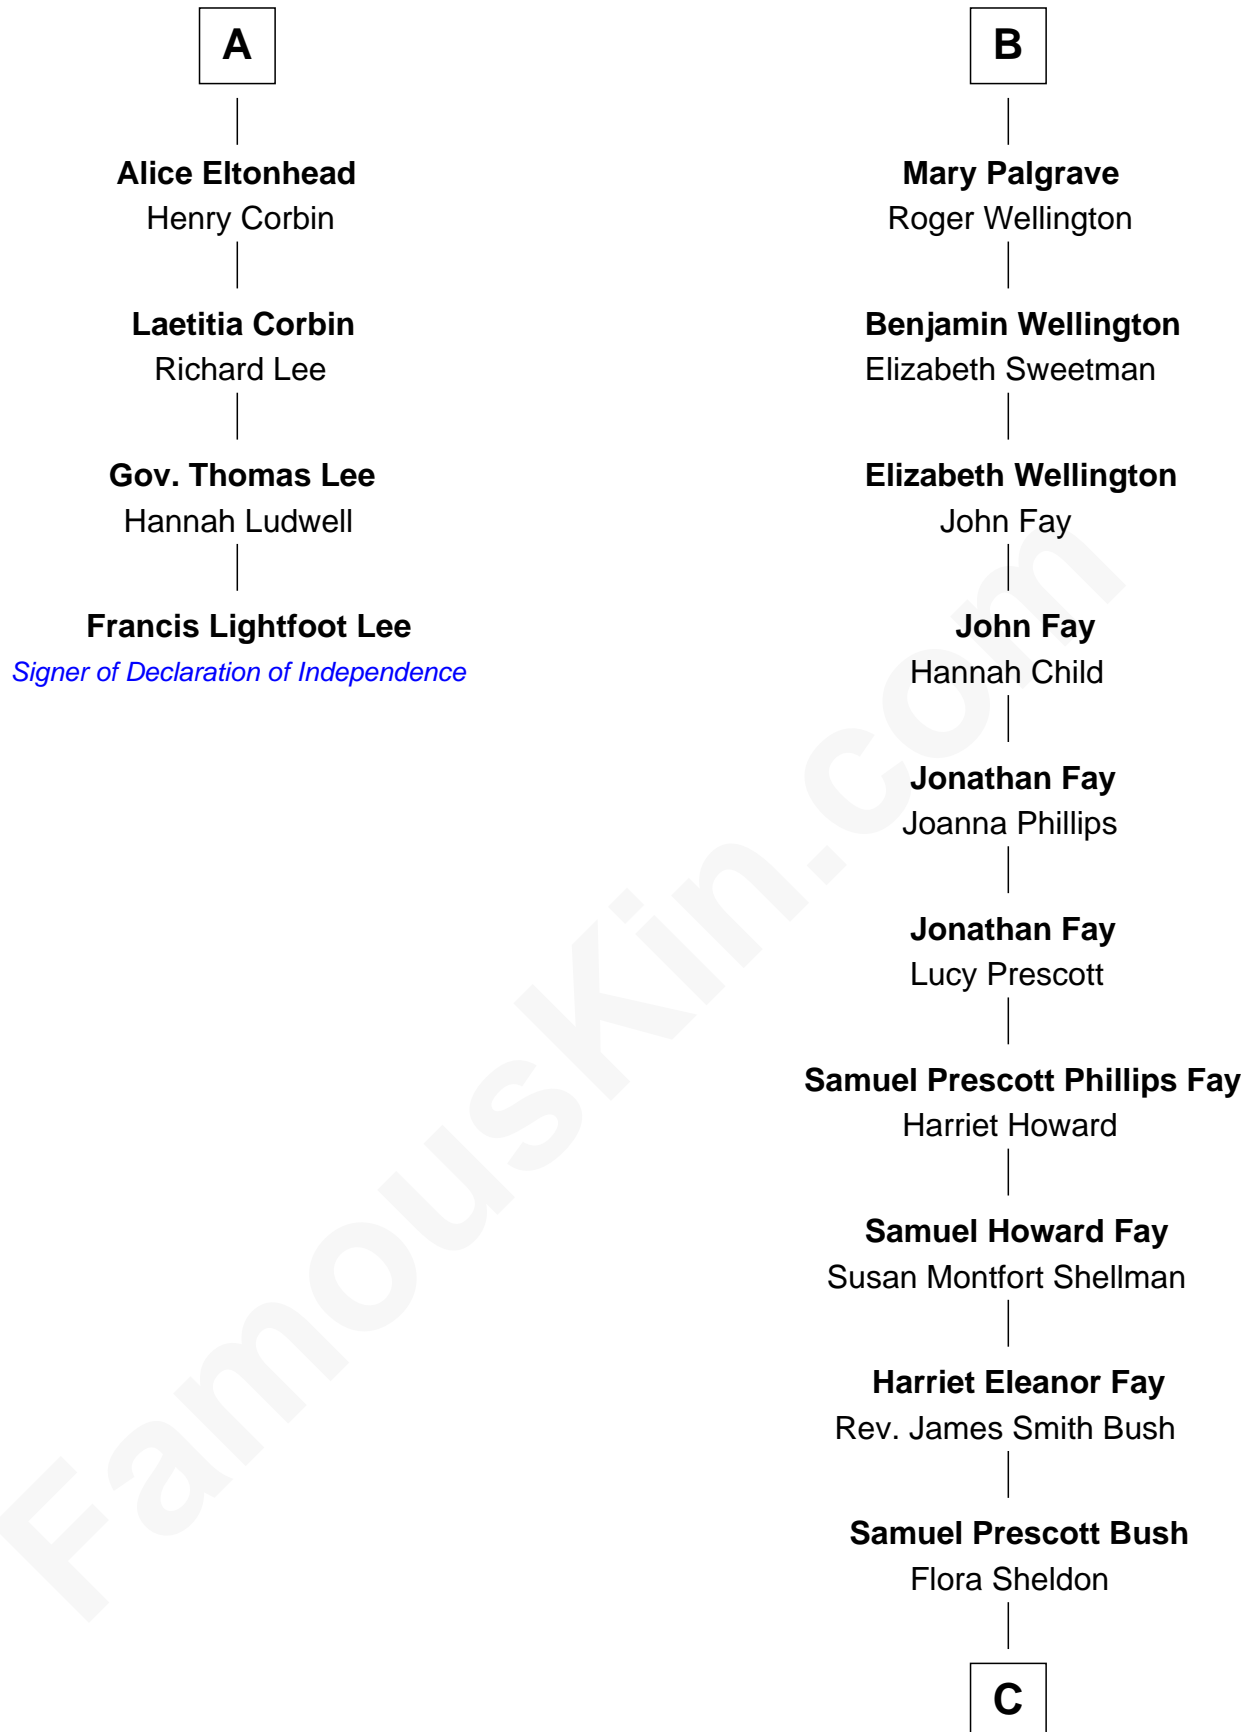

FamousKin.com

Relationship Chart of

Francis Lightfoot Lee

Signer of the Declaration of Independence

10th cousin 9 times removed of

George W. Bush
43rd U.S. President

Sir Robert Goushill
Elizabeth Fitzalan

C

Prescott Sheldon Bush

Dorothy Wear Walker

George Herbert Walker Bush

Barbara Pierce

George W. Bush

43rd U.S. President

FamousKin.com