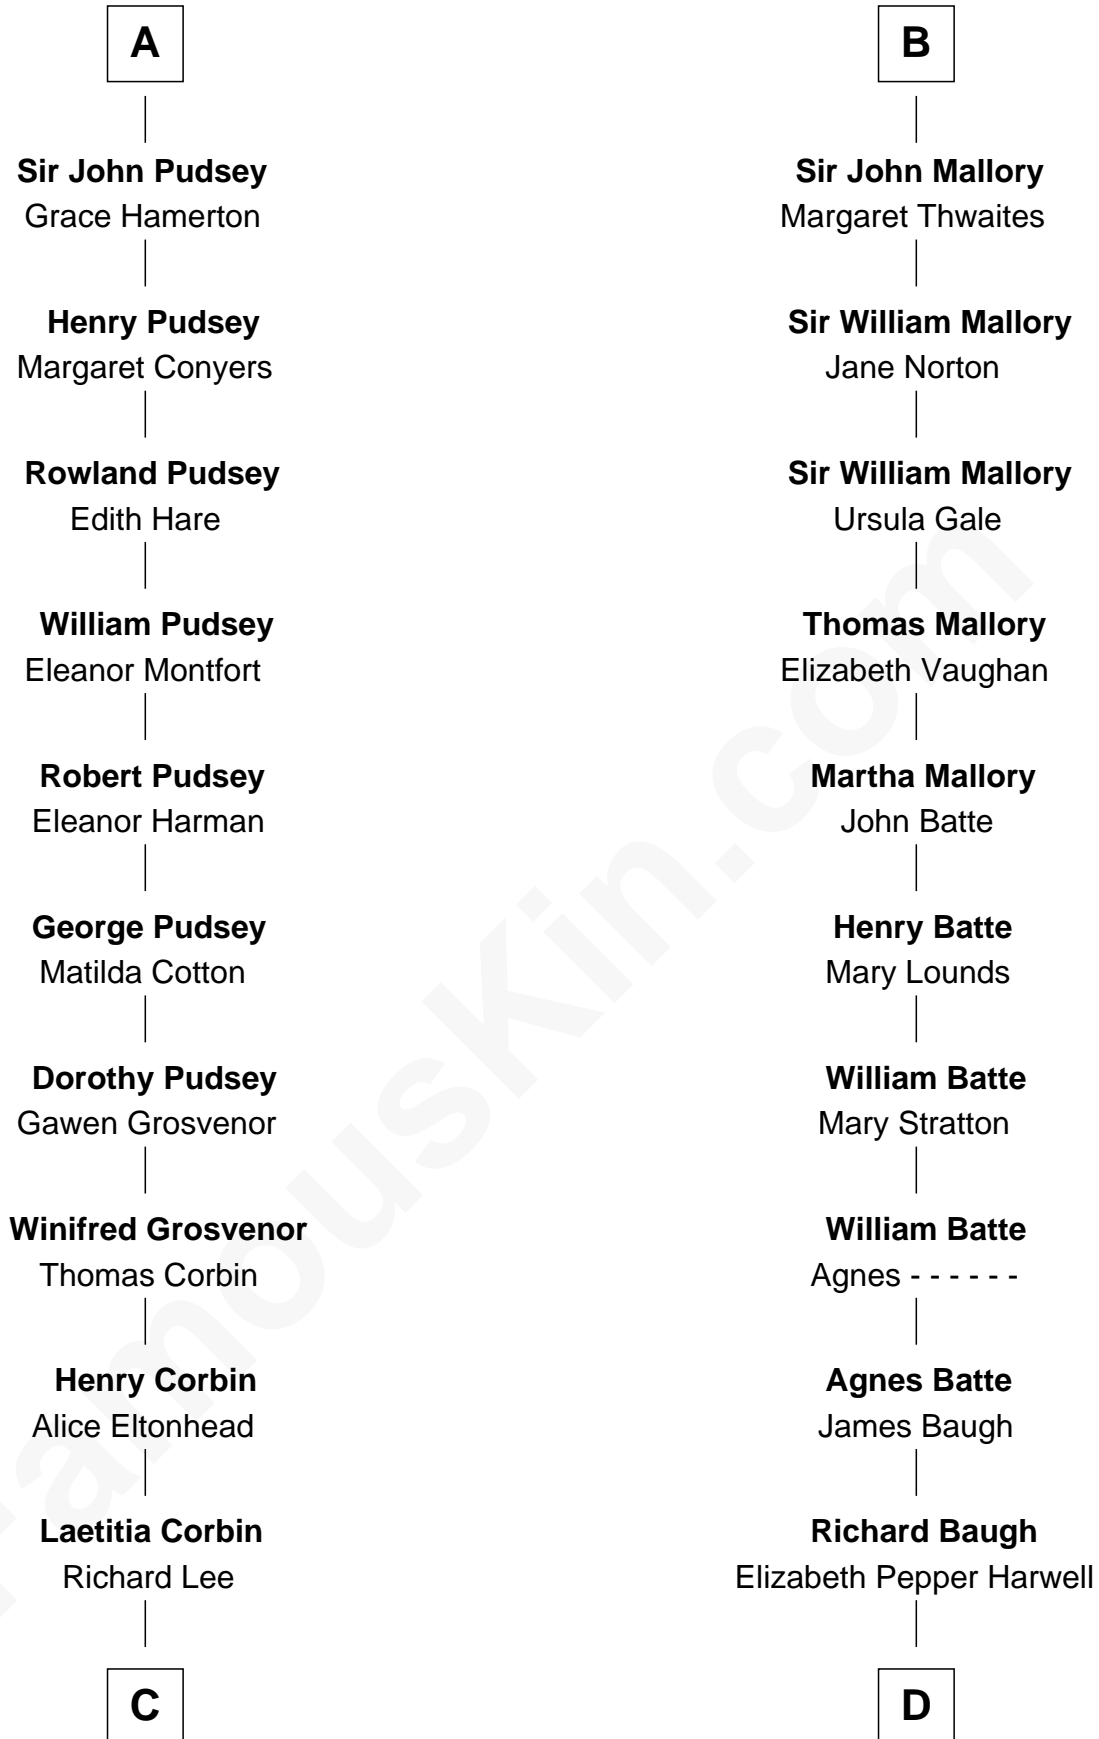

## Relationship Chart of

### Francis Lightfoot Lee

*Signer of the Declaration of Independence*

18th cousin 3 times removed of

**Liza Minnelli**

*Singer and Actress*

**Maud of Angus**

**C**

**Gov. Thomas Lee**

Hannah Ludwell

**Francis Lightfoot Lee**

*Signer of Declaration of Independence*

**D**

**John Aldridge Baugh**

Mary Ann Marable

**Elizabeth Baugh**

William Tecumseh Gumm