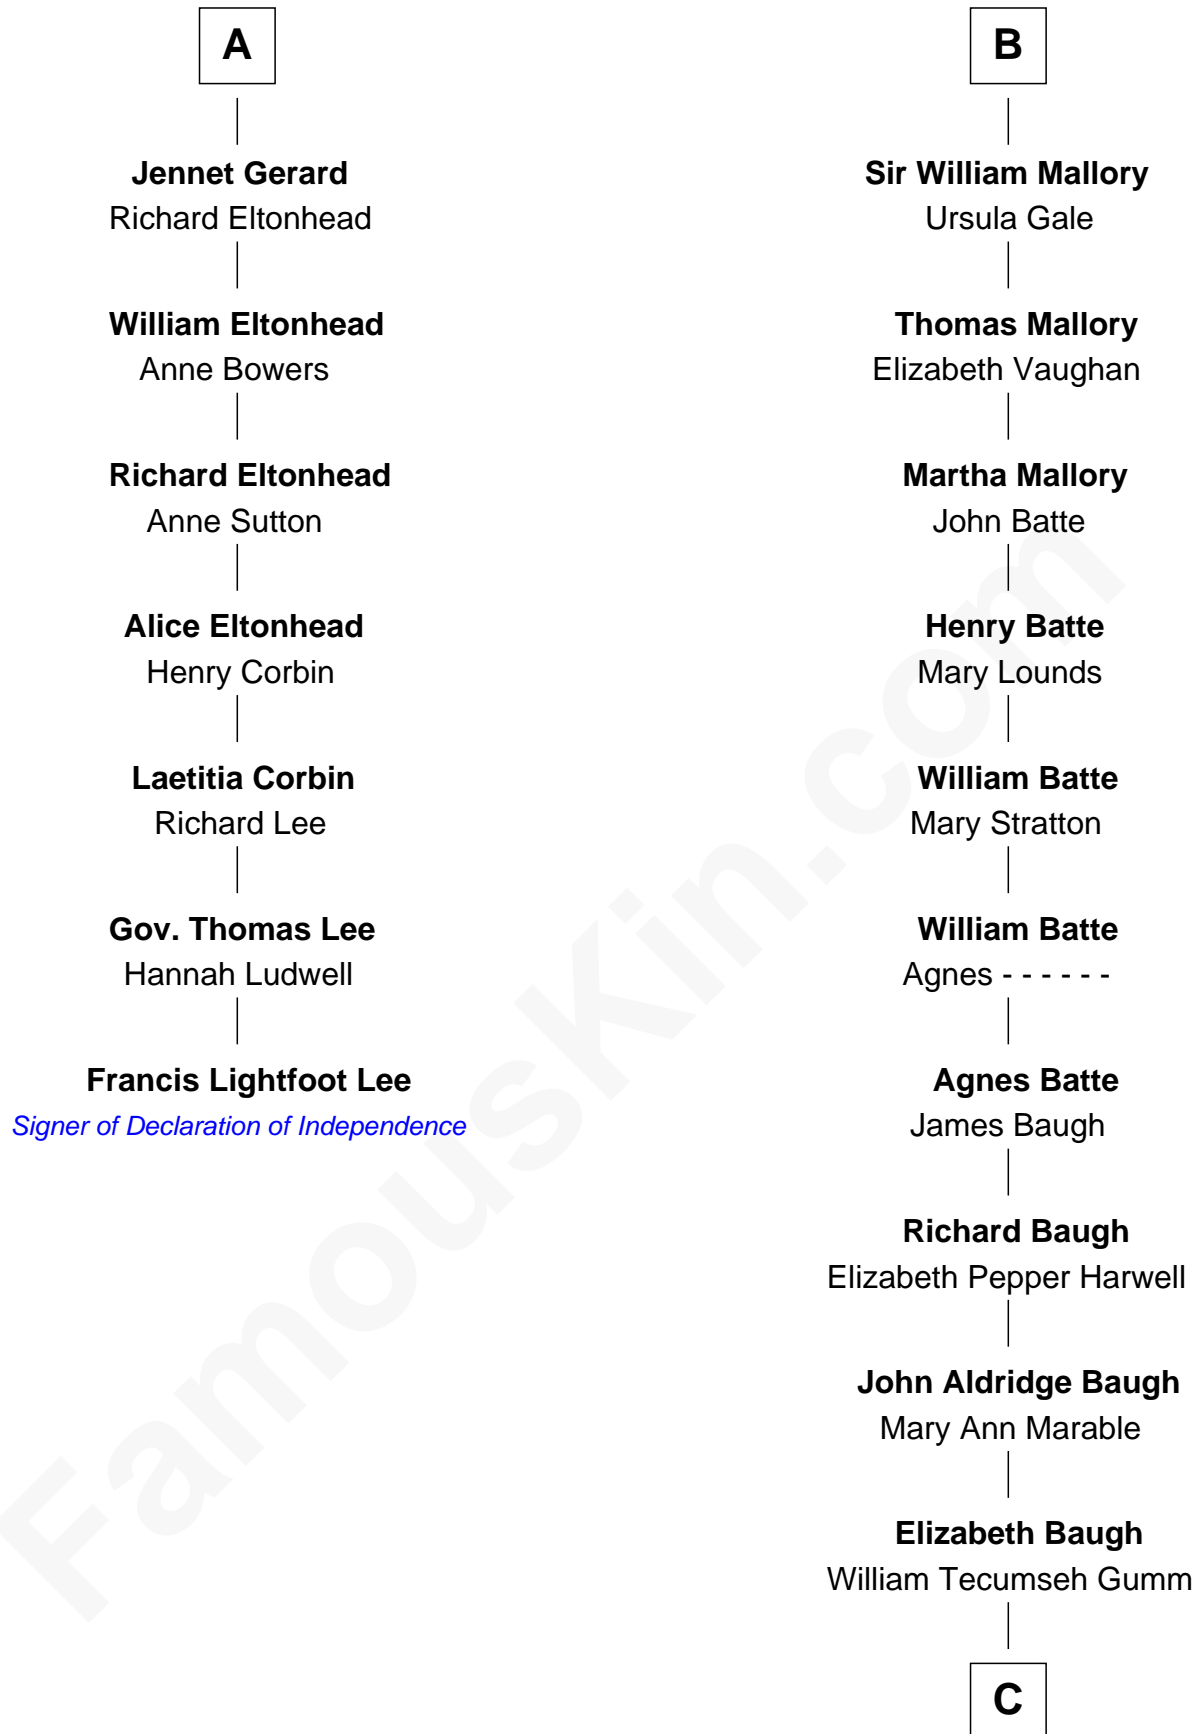

FamousKin.com

Relationship Chart of

Francis Lightfoot Lee

Signer of the Declaration of Independence

13th cousin 6 times removed of

Liza Minnelli

Singer and Actress

Edmund Fitzalan

Alice de Warenne

Richard Fitzalan
Eleanor Plantagenet

Sir Richard Fitzalan
Elizabeth de Bohun

Elizabeth Fitzalan
Sir Robert Goushill

Joan Goushill
Sir Thomas Stanley

Katherine Stanley
Sir John Savage

Dulcia Savage
Sir Henry Bold

Maud Bold
Thomas Gerard

A

Aline Fitzalan

Sir Roger le Strange

Lucy le Strange
Sir William Willoughby

Margery Willoughby
Sir William FitzHugh

Lora FitzHugh
Sir John Constable

Joan Constable
Sir William Mallory

Sir John Mallory
Margaret Thwaites

Sir William Mallory
Jane Norton

B

C

Francis Avent Gumm

Ethel Marian Milne

Frances Ethel Gumm

Vincent Minnelli